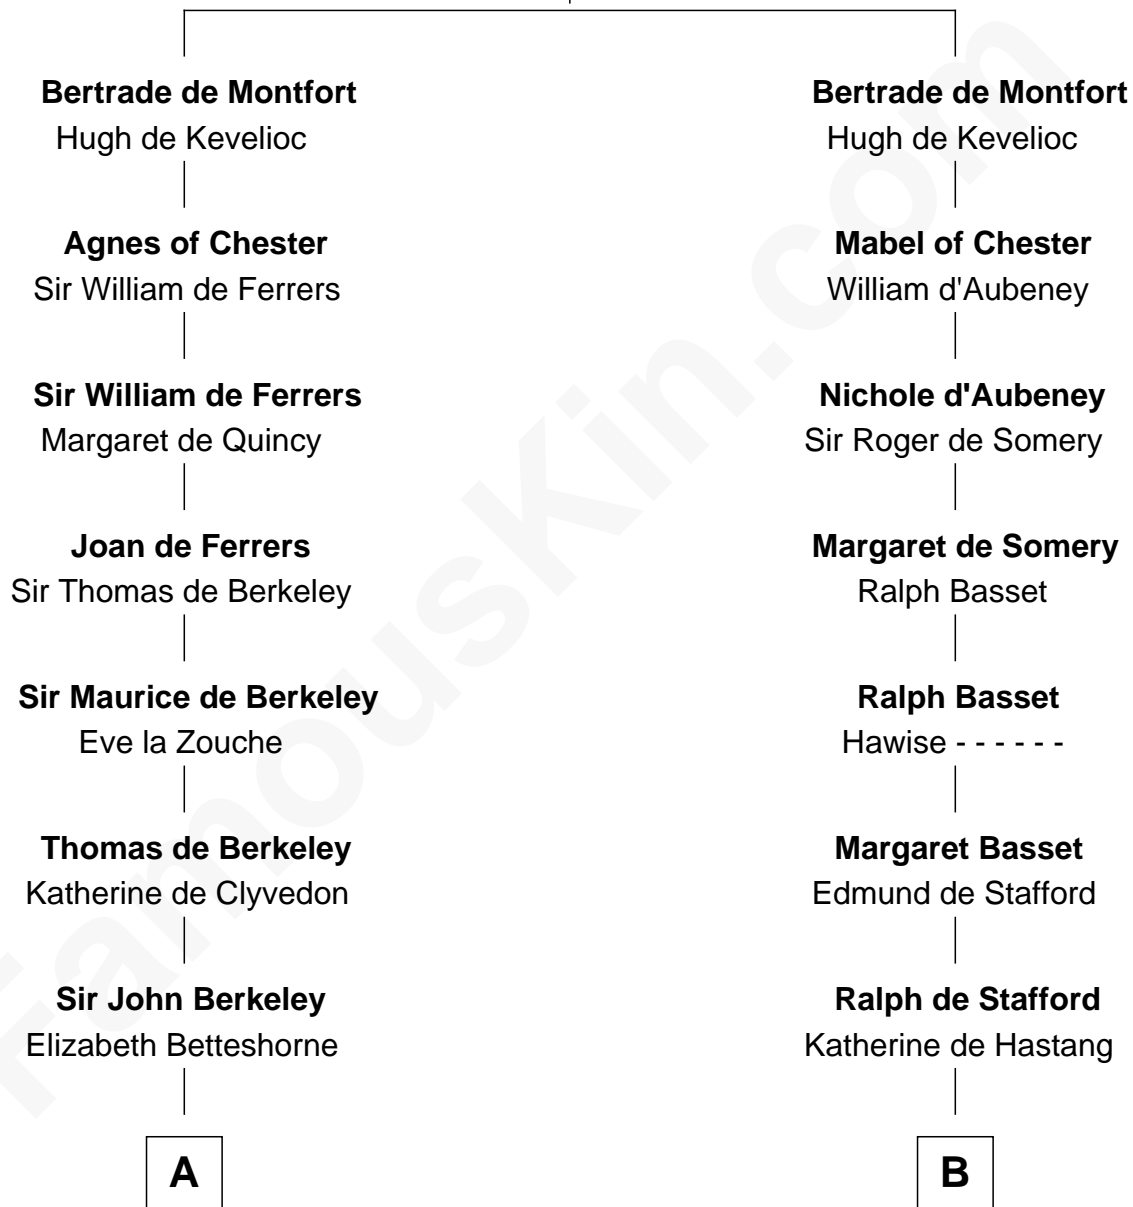

## Relationship Chart of

### Jane (Appleton) Pierce

First Lady of President Franklin Pierce

19th cousin 2 times removed of

### Robert Townsend

Member of the Culper Spy Ring during the American Revolution

**Simon III de Montfort**

Maud - - - - -

**C**

**Elizabeth Hubbard**

Francis Appleton

**Rev. Jesse Appleton**

Elizabeth Means

**Jane (Appleton) Pierce**

*First Lady of Franklin Pierce*

**D**

**Job Almy**

Mary Unthank

**Audrey Almy**

James Townsend