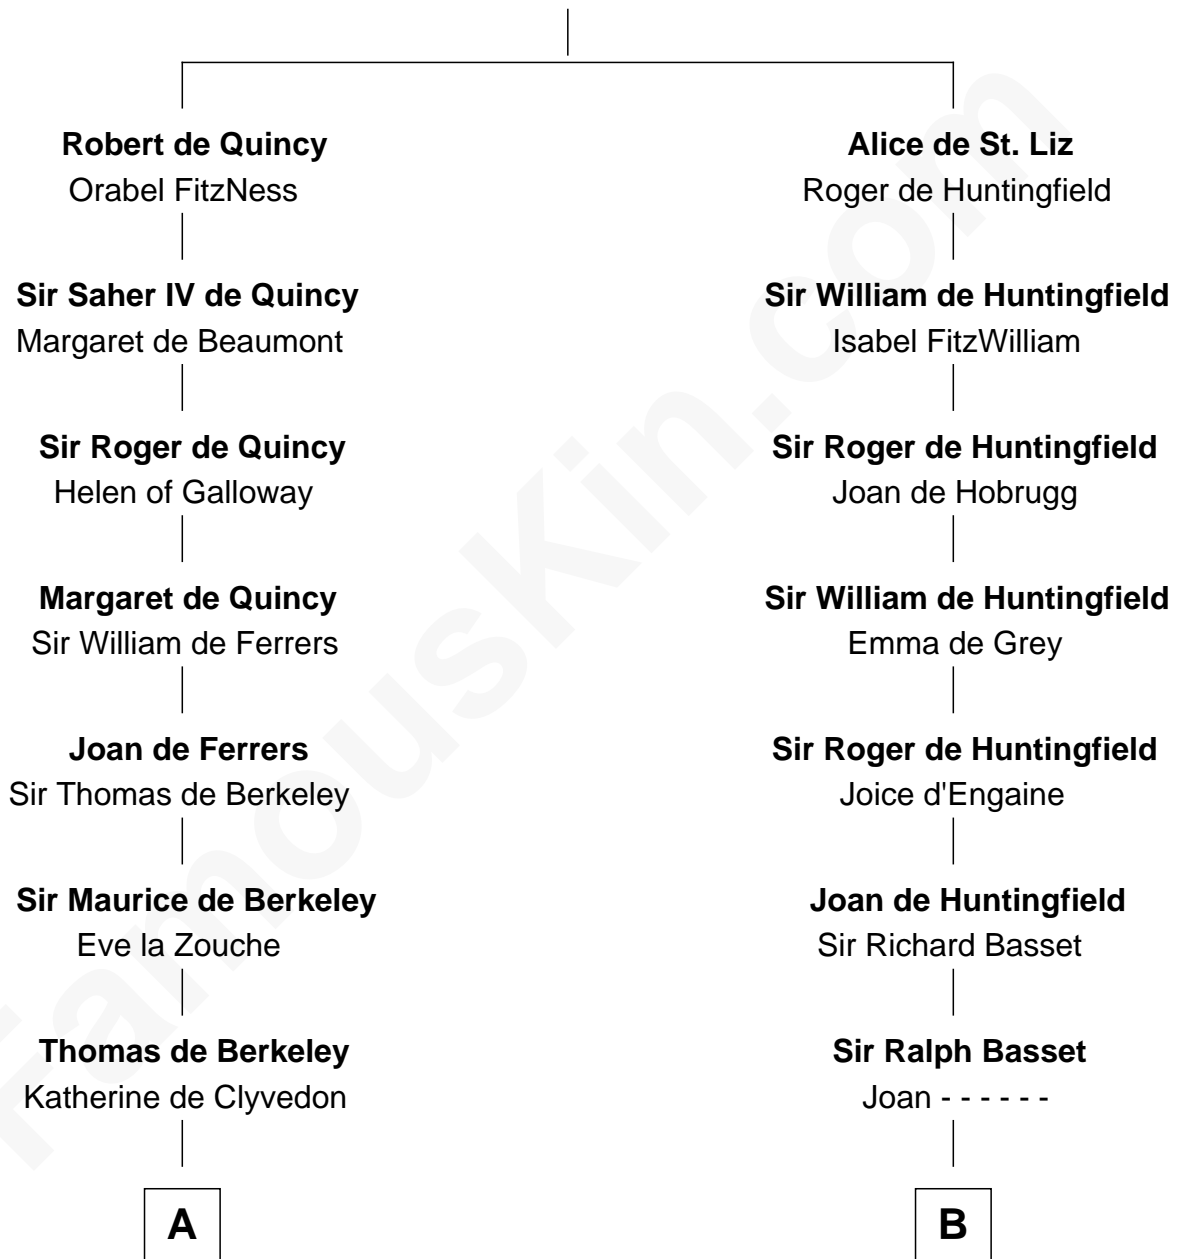

## Relationship Chart of

### Jane (Appleton) Pierce

First Lady of President Franklin Pierce

20th cousin 1 time removed of

**Robert Townsend**

Member of the Culper Spy Ring during the American Revolution

**Saher I de Quincy**

Maud de St. Liz

**C**

**John Hubbard**

Mary Brown

**Elizabeth Hubbard**

Francis Appleton

**Rev. Jesse Appleton**

Elizabeth Means

**Jane (Appleton) Pierce**

*First Lady of Franklin Pierce*

**D**

**Job Almy**

Mary Unthank

**Audrey Almy**

James Townsend

**Jacob Townsend**

Phoebe Seaman