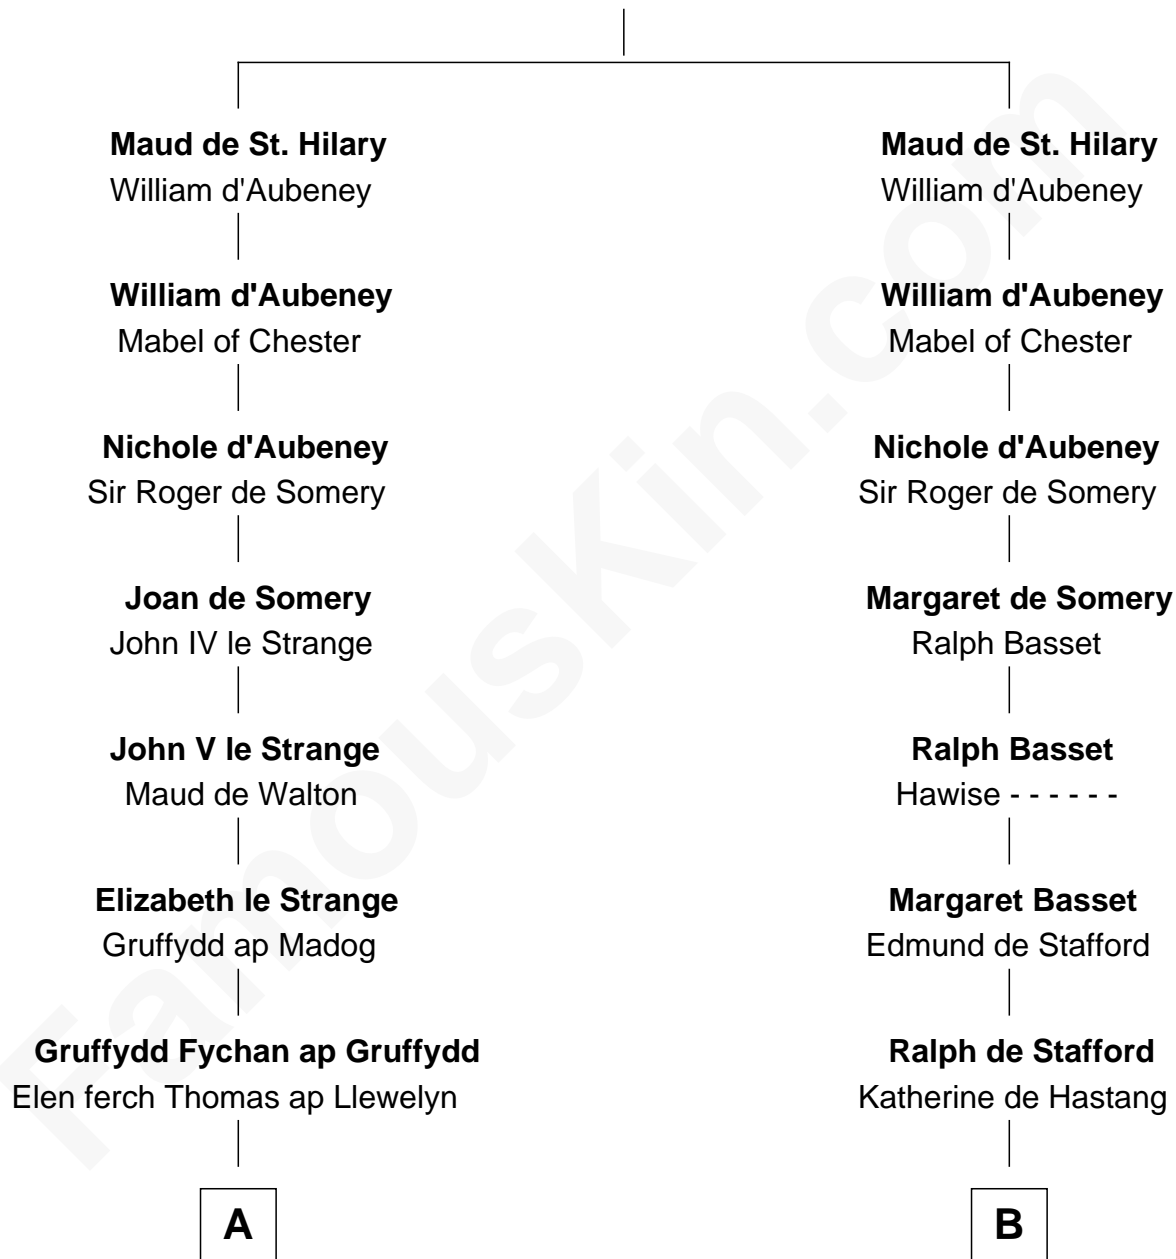

FamousKin.com

Relationship Chart of

Jane (Appleton) Pierce

First Lady of President Franklin Pierce

20th cousin 1 time removed of

Robert Townsend

Member of the Culper Spy Ring during the American Revolution

James de St. Hilary

Aveline - - - - -

C

Isaac Appleton
Elizabeth Sawyer

Francis Appleton
Elizabeth Hubbard

Rev. Jesse Appleton
Elizabeth Means

Jane (Appleton) Pierce
First Lady of Franklin Pierce

D

Job Almy
Mary Unthank

Audrey Almy
James Townsend

Jacob Townsend
Phoebe Seaman

Samuel Townsend
Sarah Stoddard

Robert Townsend
Spy known as "Culper Jr."