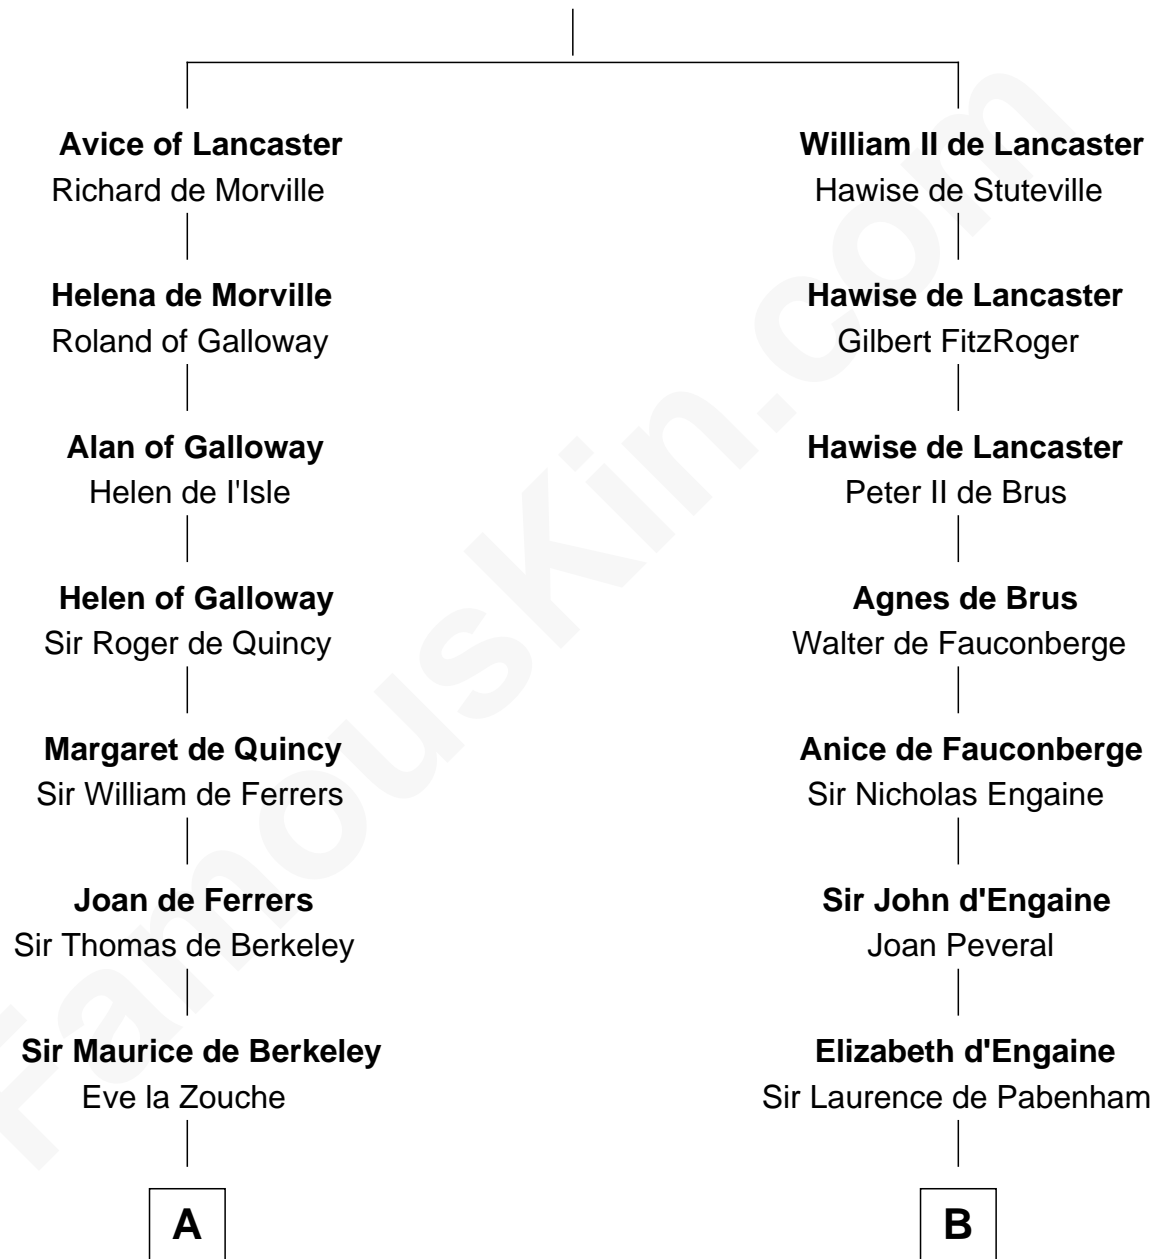

FamousKin.com

Relationship Chart of

Jane (Appleton) Pierce

First Lady of President Franklin Pierce

19th cousin 2 times removed of

Robert Townsend

Member of the Culper Spy Ring during the American Revolution

William I de Lancaster
Gundred de Warenne

C

Sarah Bradstreet
Rev. Richard Hubbard

John Hubbard
Mary Brown

Elizabeth Hubbard
Francis Appleton

Rev. Jesse Appleton
Elizabeth Means

Jane (Appleton) Pierce
First Lady of Franklin Pierce

D

Jacob Townsend
Phoebe Seaman

Samuel Townsend
Sarah Stoddard

Robert Townsend
Spy known as "Culper Jr."

FamousKin.com