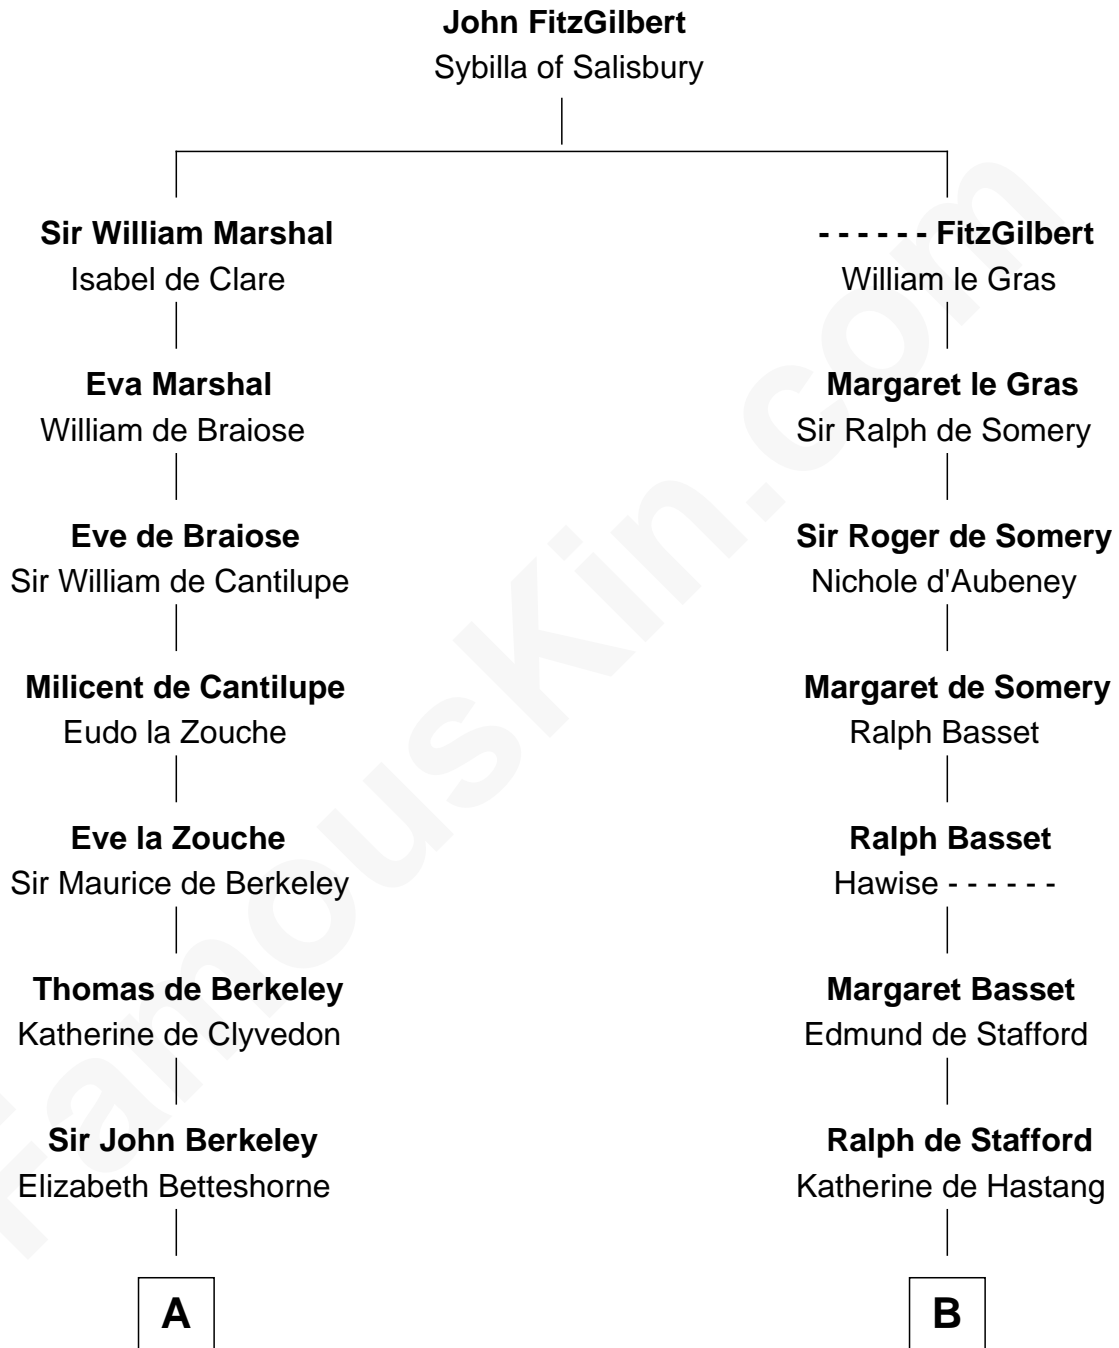

FamousKin.com

Relationship Chart of

Jane (Appleton) Pierce

First Lady of President Franklin Pierce

19th cousin 2 times removed of

Robert Townsend

Member of the Culper Spy Ring during the American Revolution

C

Elizabeth Hubbard

Francis Appleton

Rev. Jesse Appleton

Elizabeth Means

Jane (Appleton) Pierce

First Lady of Franklin Pierce

D

Job Almy

Mary Unthank

Audrey Almy

James Townsend

Jacob Townsend

Phoebe Seaman

Samuel Townsend

Sarah Stoddard