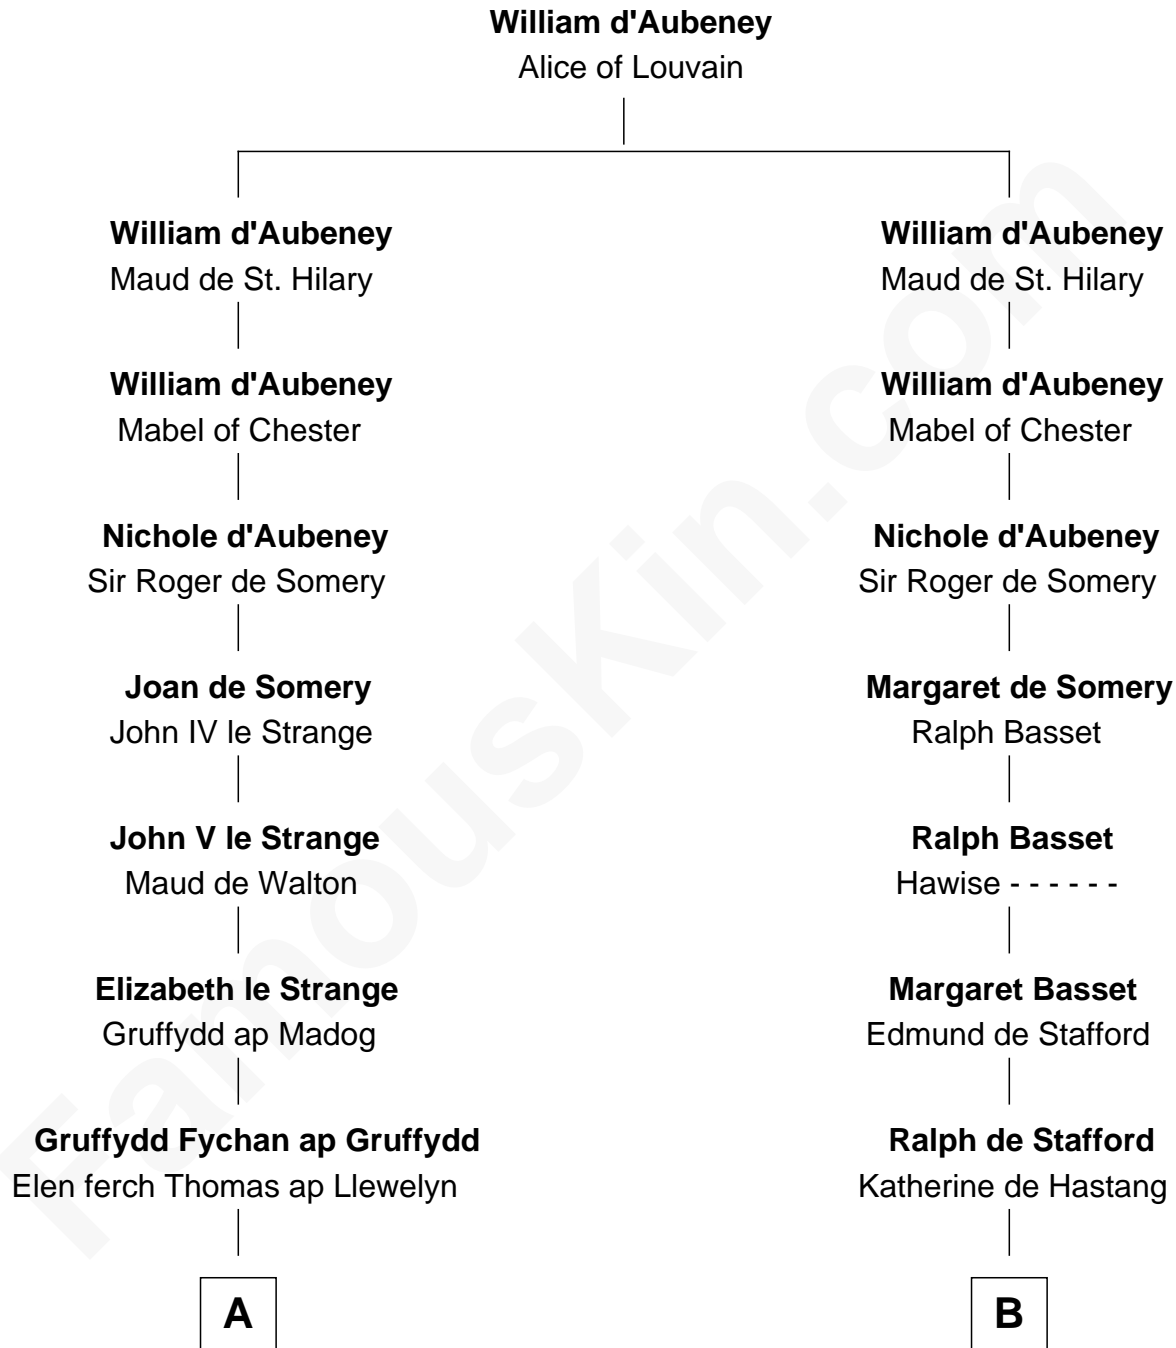

FamousKin.com

Relationship Chart of

Jane (Appleton) Pierce

First Lady of President Franklin Pierce

20th cousin 1 time removed of

Robert Townsend

Member of the Culper Spy Ring during the American Revolution

C

Isaac Appleton
Elizabeth Sawyer

Francis Appleton
Elizabeth Hubbard

Rev. Jesse Appleton
Elizabeth Means

Jane (Appleton) Pierce
First Lady of Franklin Pierce

D

Job Almy
Mary Unthank

Audrey Almy
James Townsend

Jacob Townsend
Phoebe Seaman

Samuel Townsend
Sarah Stoddard

Robert Townsend
Spy known as "Culper Jr."