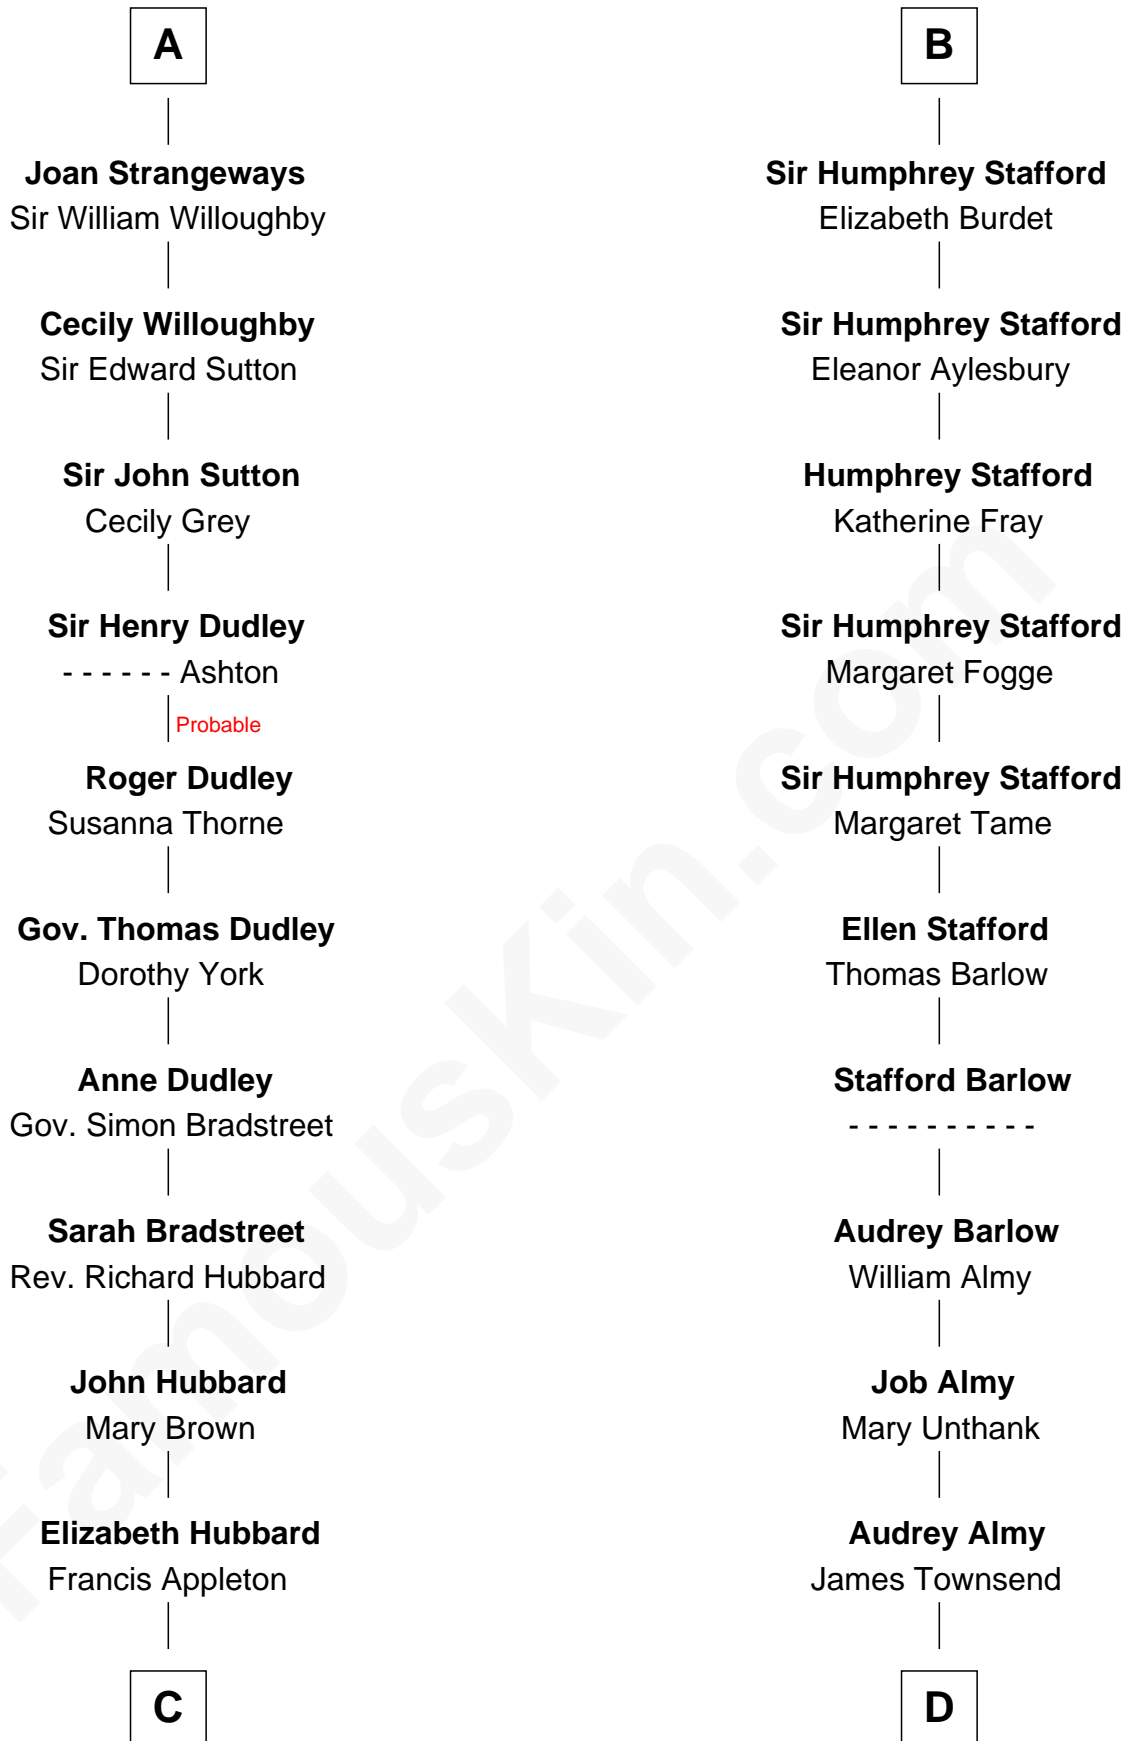

FamousKin.com

Relationship Chart of

Jane (Appleton) Pierce

First Lady of President Franklin Pierce

18th cousin 1 time removed of

Robert Townsend

Member of the Culper Spy Ring during the American Revolution

Sir William Longespee

Ela of Salisbury

C

Rev. Jesse Appleton

Elizabeth Means

Jane (Appleton) Pierce

First Lady of Franklin Pierce

D

Jacob Townsend

Phoebe Seaman

Samuel Townsend

Sarah Stoddard

Robert Townsend

Spy known as "Culper Jr."

FamousKin.com