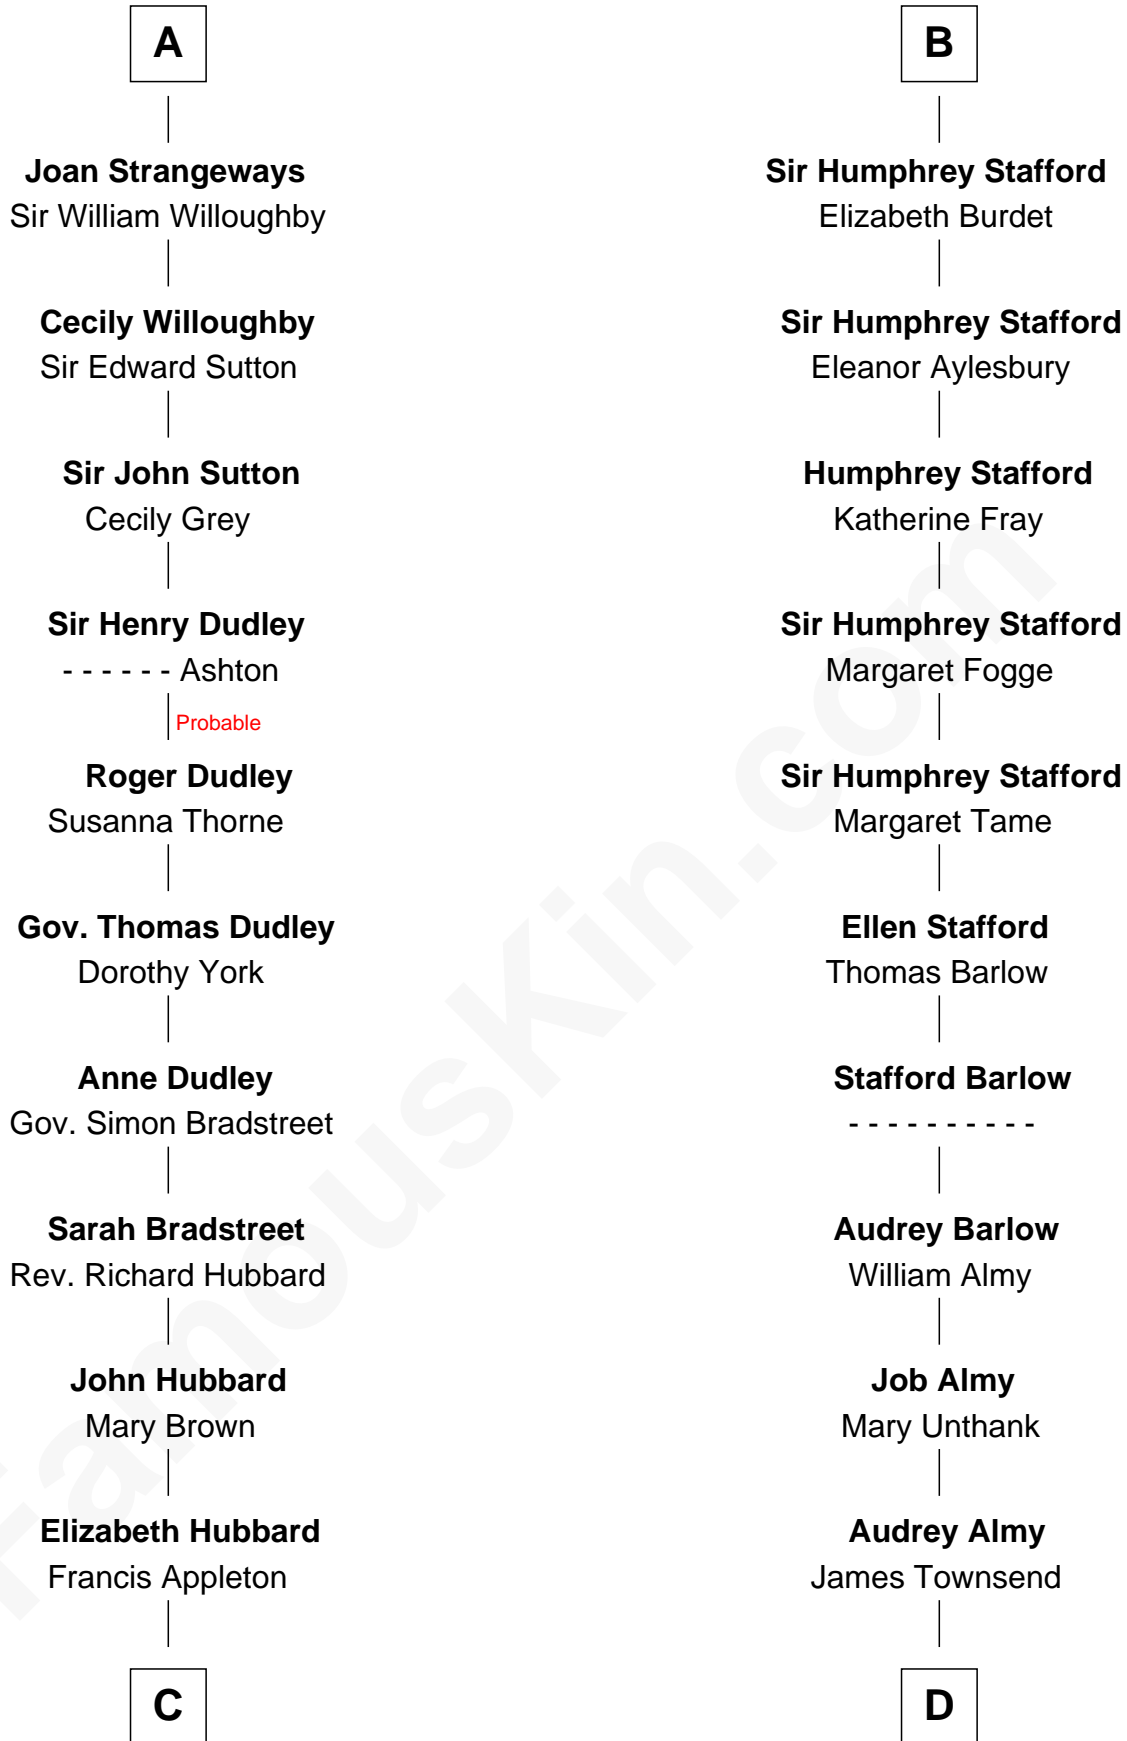

## Relationship Chart of

### Jane (Appleton) Pierce

First Lady of President Franklin Pierce

18th cousin 1 time removed of

**Robert Townsend**

Member of the Culper Spy Ring during the American Revolution

**C**

**Rev. Jesse Appleton**

Elizabeth Means

**Jane (Appleton) Pierce**

*First Lady of Franklin Pierce*

**D**

**Jacob Townsend**

Phoebe Seaman

**Samuel Townsend**

Sarah Stoddard