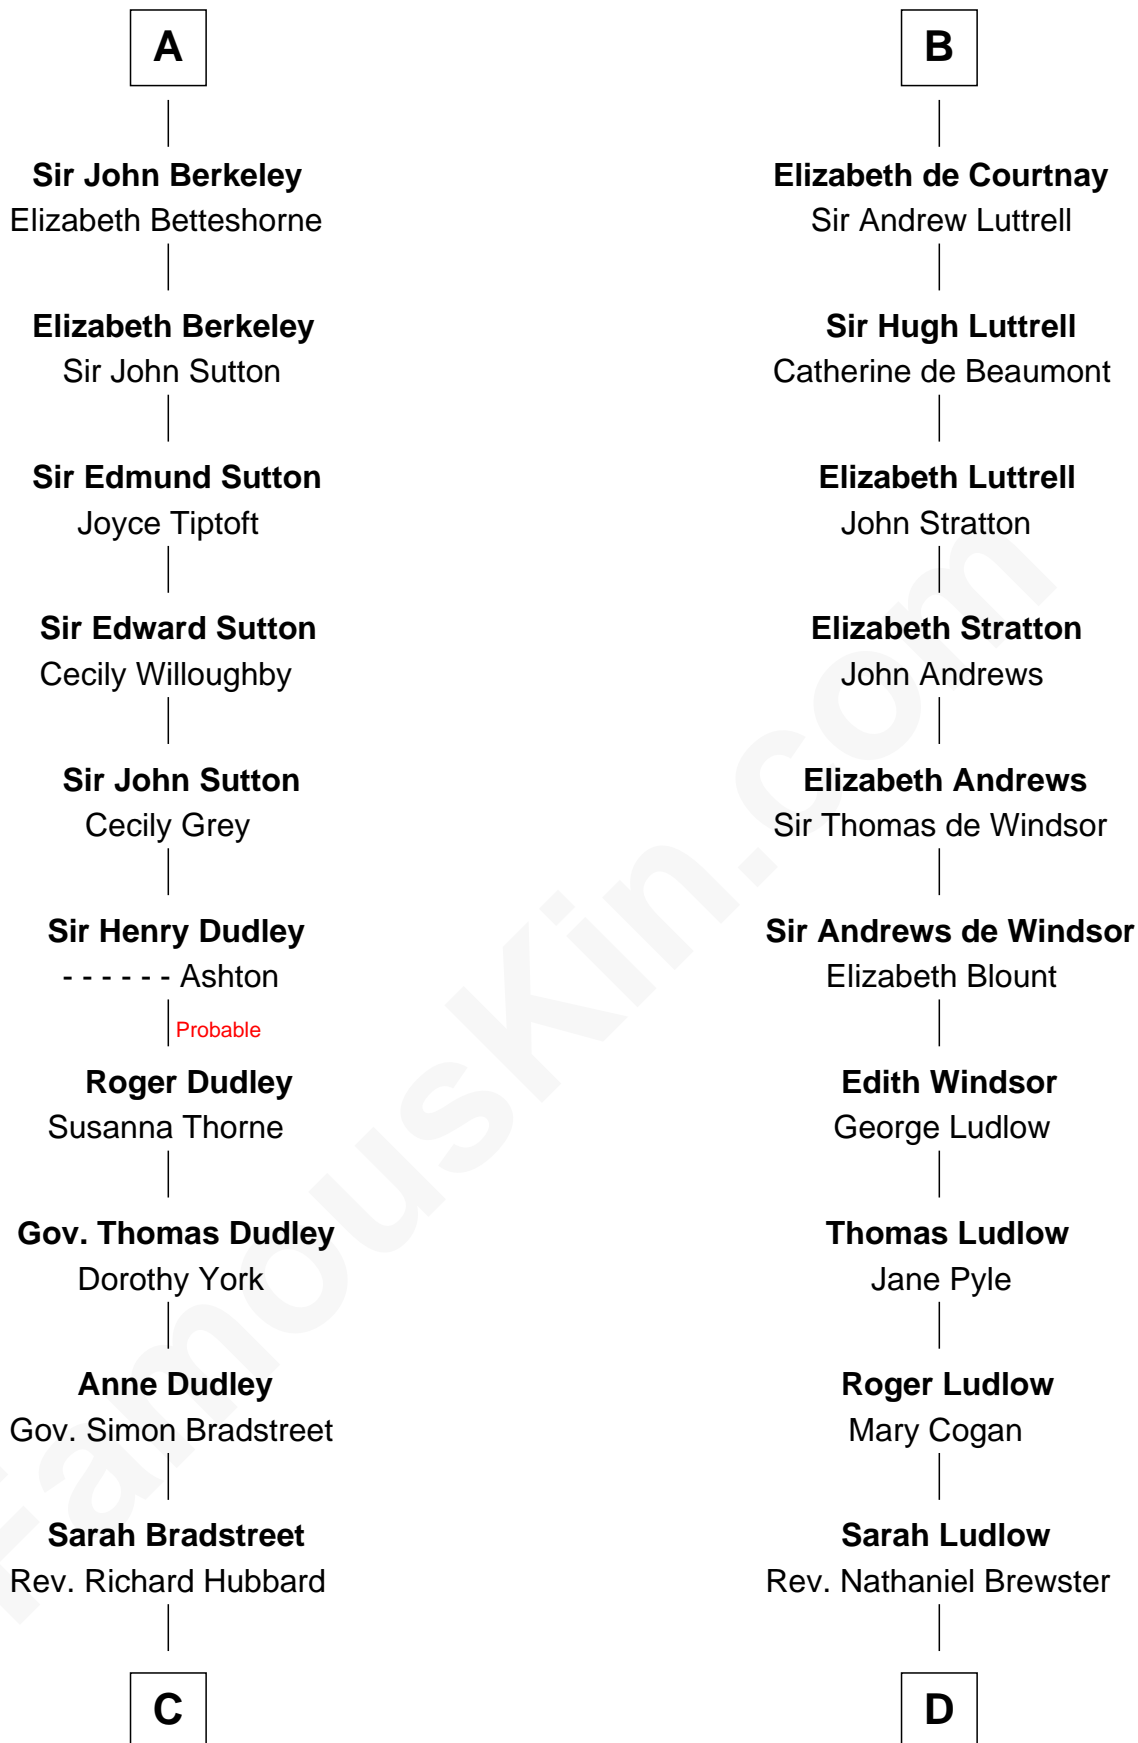

FamousKin.com

Relationship Chart of

Jane (Appleton) Pierce

First Lady of President Franklin Pierce

19th cousin 1 time removed of

Caleb Brewster

Member of the Culper Spy Ring during the American Revolution

Dermot MacMurrough
Mor O'Toole

First Lady of Franklin Pierce

D

Daniel Brewster

Anna Jayne

Benjamin Brewster

Sarah Biggs

Caleb Brewster

Member of the Culper Spy Ring