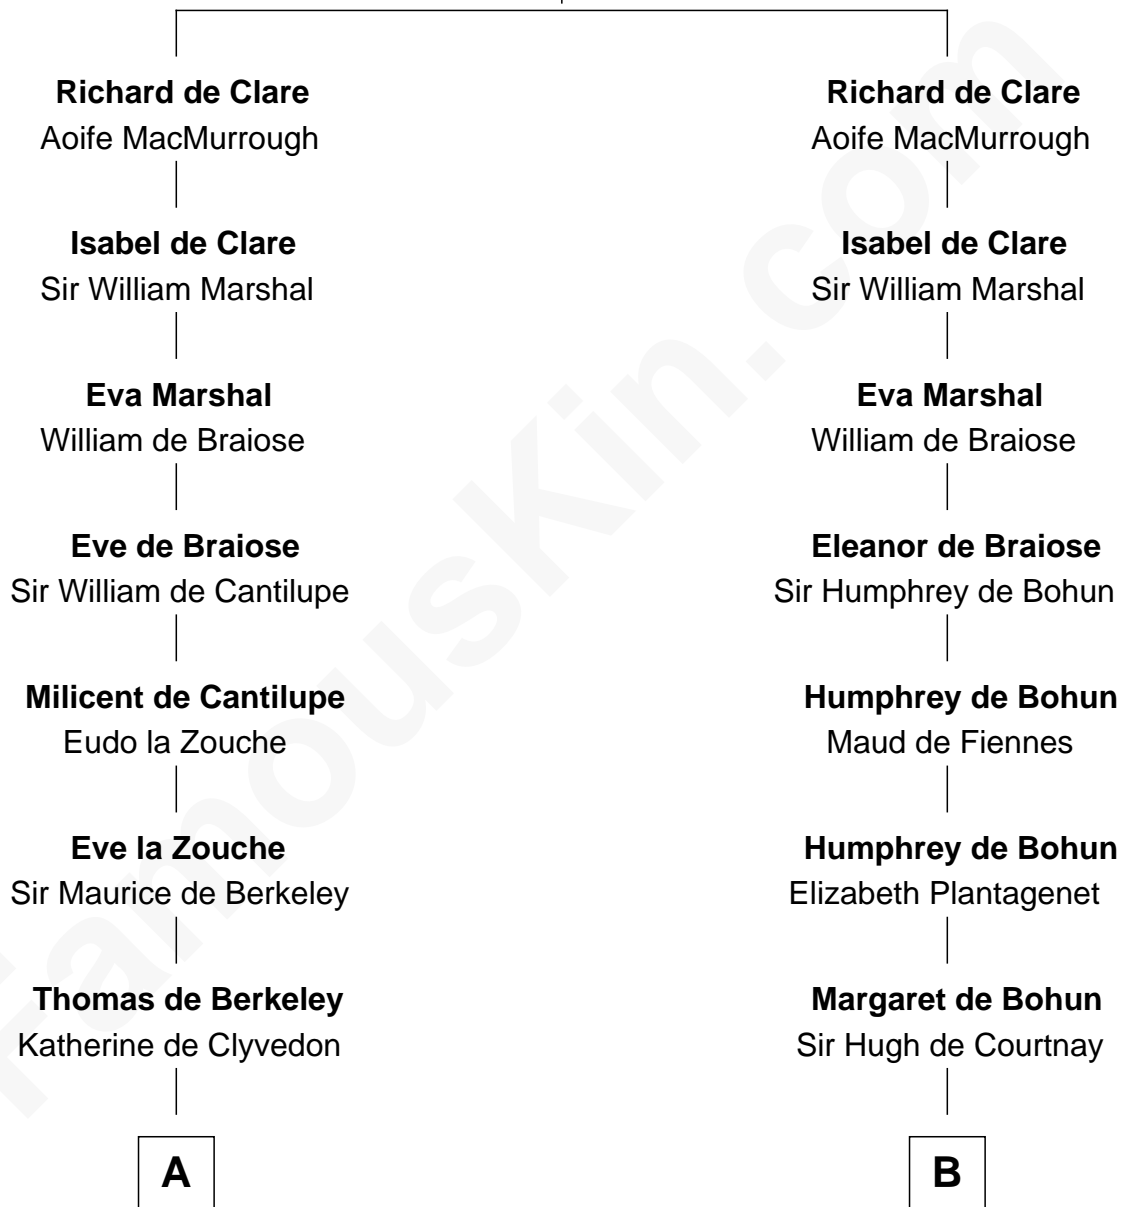

Gilbert Fitzgilbert de Clare

Isabel de Beaumont