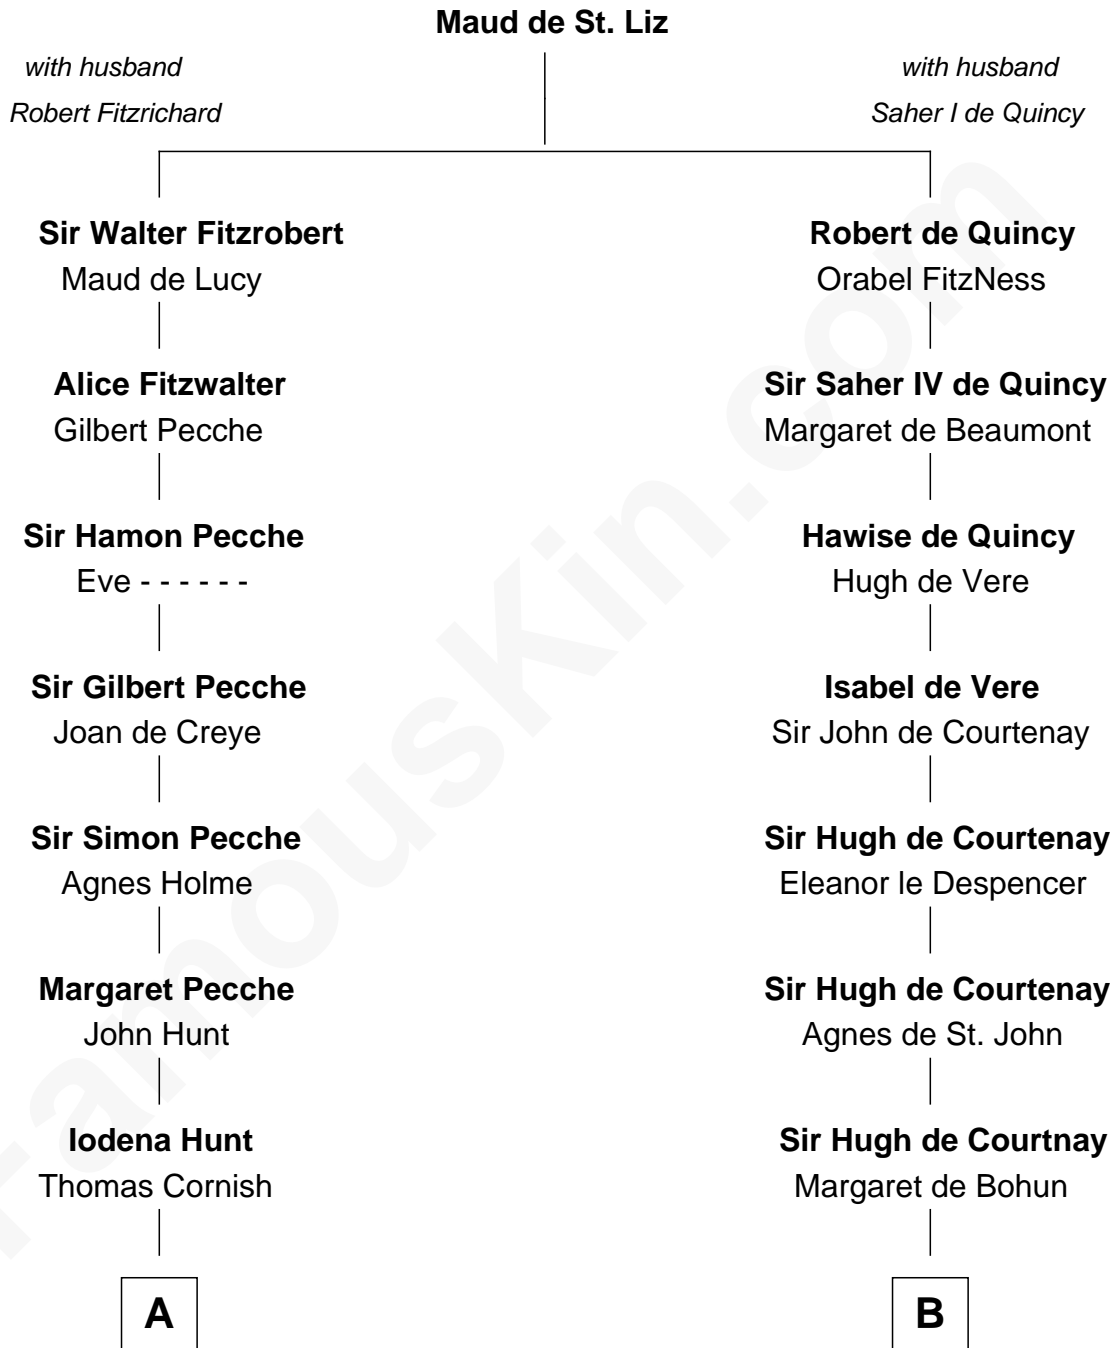

## Relationship Chart of

### Jane (Appleton) Pierce

First Lady of President Franklin Pierce

19th cousin of

**Caleb Brewster**

Member of the Culper Spy Ring during the American Revolution

**C**

**Francis Appleton**  
Elizabeth Hubbard

**Rev. Jesse Appleton**  
Elizabeth Means

**Jane (Appleton) Pierce**  
*First Lady of Franklin Pierce*

**D**

**Daniel Brewster**  
Anna Jayne

**Benjamin Brewster**  
Sarah Biggs

**Caleb Brewster**  
*Member of the Culper Spy Ring*