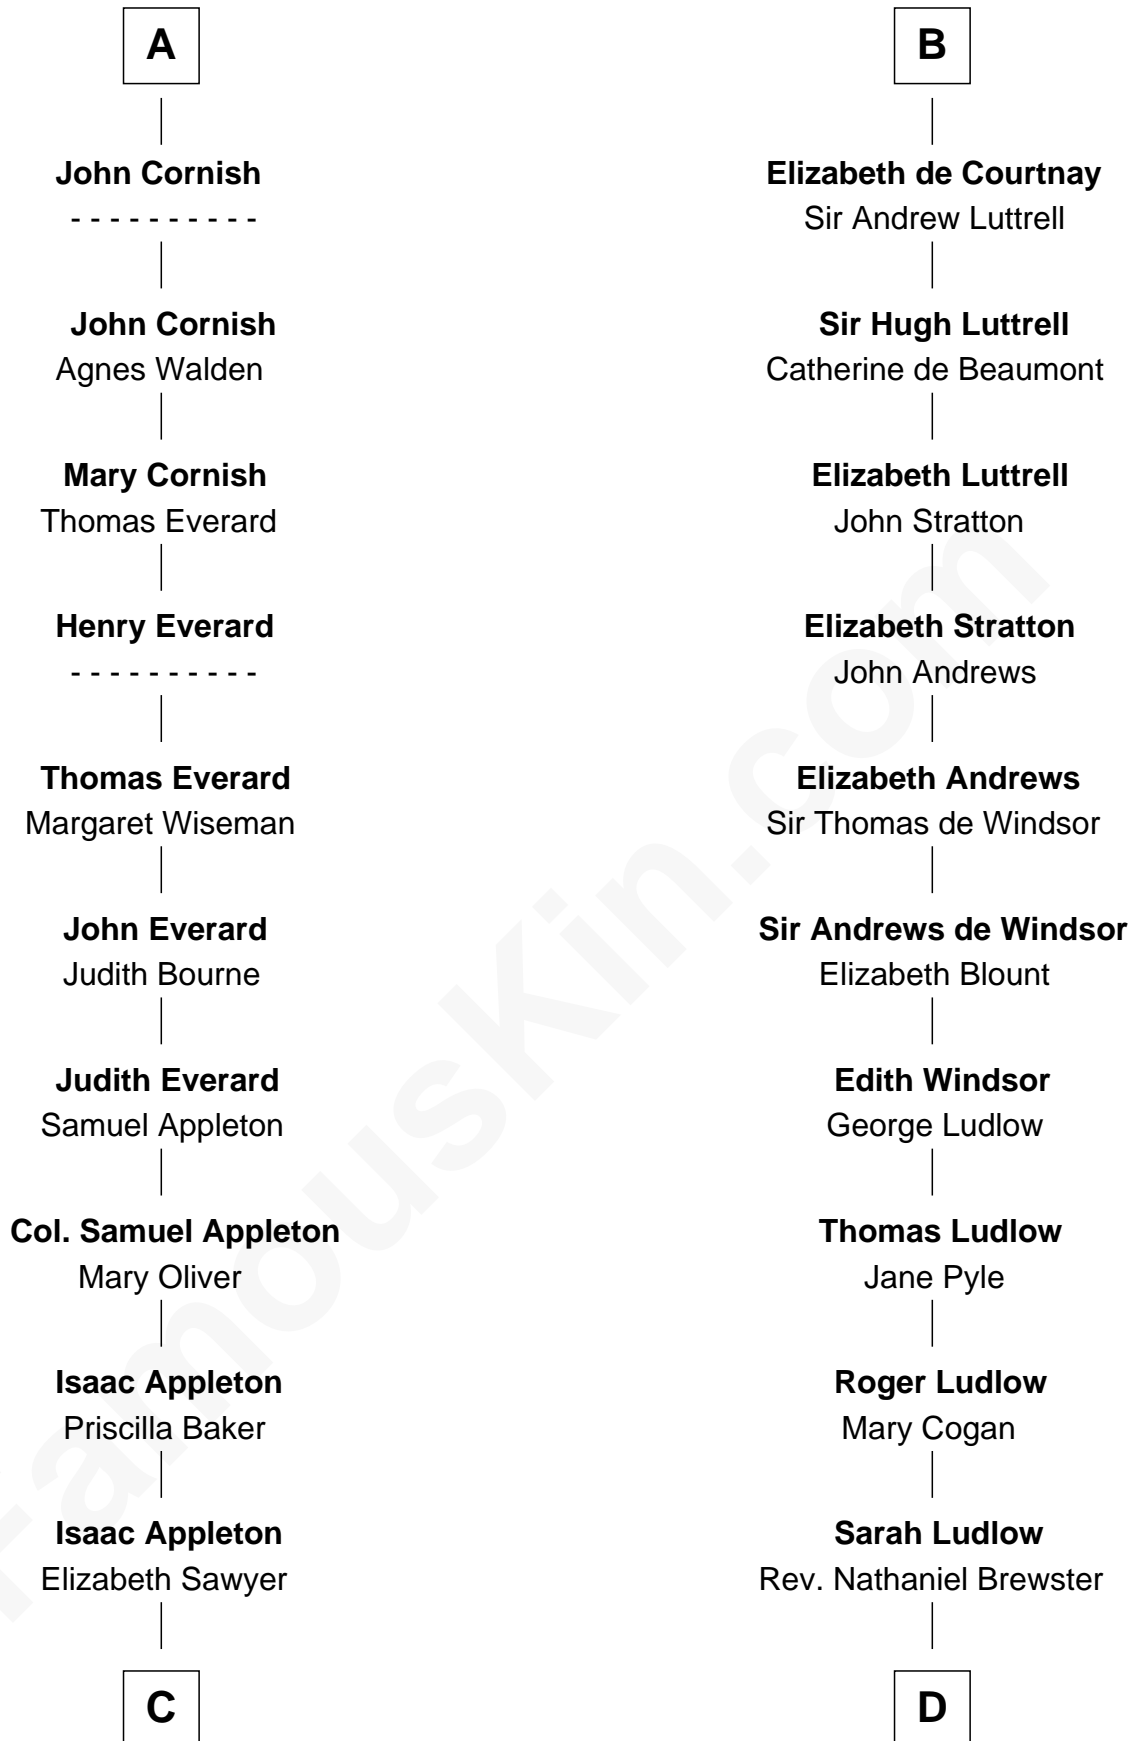

## Relationship Chart of

### Jane (Appleton) Pierce

First Lady of President Franklin Pierce

19th cousin of

**Caleb Brewster**

Member of the Culper Spy Ring during the American Revolution

**C**

**Francis Appleton**  
Elizabeth Hubbard

**Rev. Jesse Appleton**  
Elizabeth Means

**Jane (Appleton) Pierce**  
*First Lady of Franklin Pierce*

**D**

**Daniel Brewster**  
Anna Jayne

**Benjamin Brewster**  
Sarah Biggs

**Caleb Brewster**  
*Member of the Culper Spy Ring*