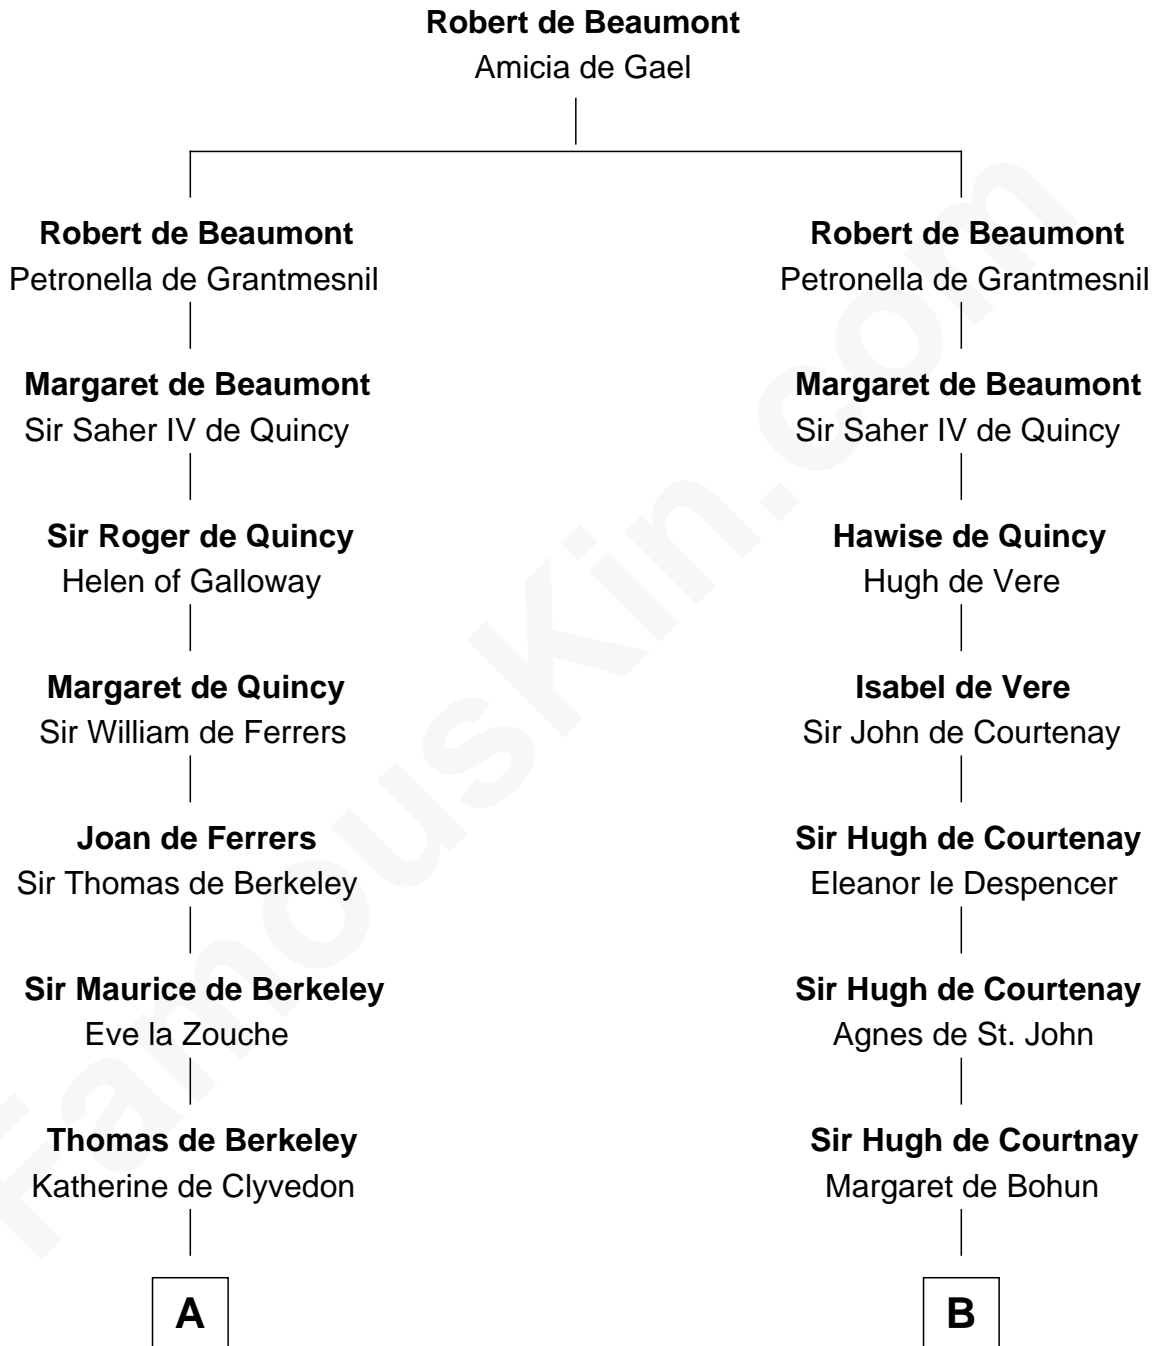

FamousKin.com

Relationship Chart of

Jane (Appleton) Pierce

First Lady of President Franklin Pierce

19th cousin 1 time removed of

Caleb Brewster

Member of the Culper Spy Ring during the American Revolution

C

John Hubbard

Mary Brown

Elizabeth Hubbard

Francis Appleton

Rev. Jesse Appleton

Elizabeth Means

Jane (Appleton) Pierce

First Lady of Franklin Pierce

D

Daniel Brewster

Anna Jayne

Benjamin Brewster

Sarah Biggs

Caleb Brewster

Member of the Culper Spy Ring

FamousKin.com