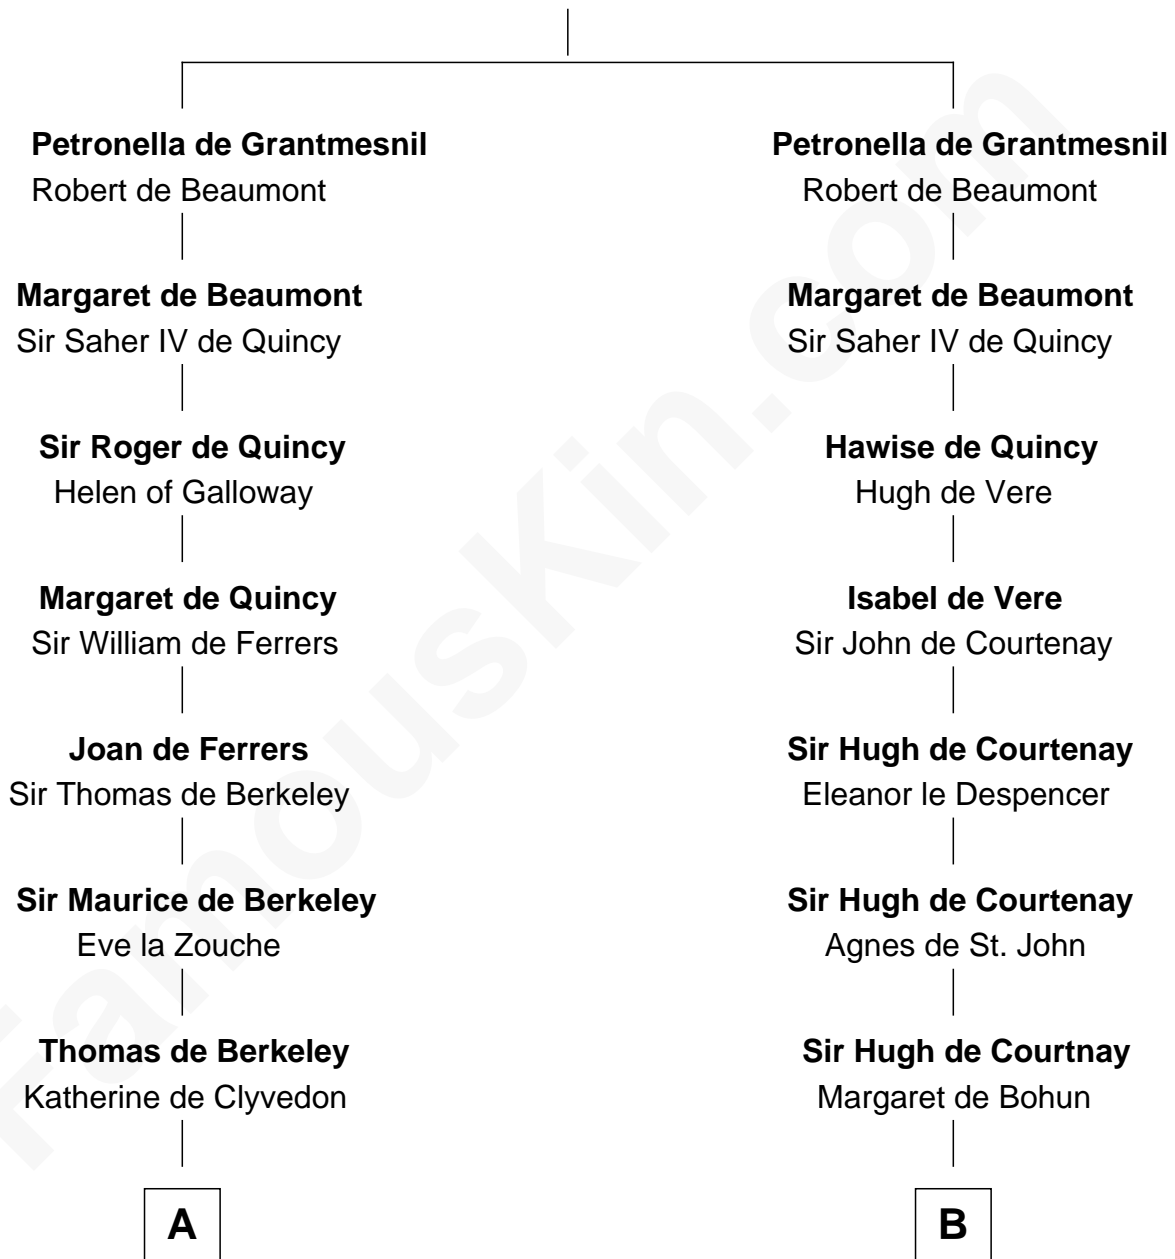

FamousKin.com

Relationship Chart of

Jane (Appleton) Pierce

First Lady of President Franklin Pierce

19th cousin 1 time removed of

Caleb Brewster

Member of the Culper Spy Ring during the American Revolution

Hugh de Grantmesnil

First Lady of Franklin Pierce

D

Daniel Brewster

Anna Jayne

Benjamin Brewster

Sarah Biggs

Caleb Brewster

Member of the Culper Spy Ring