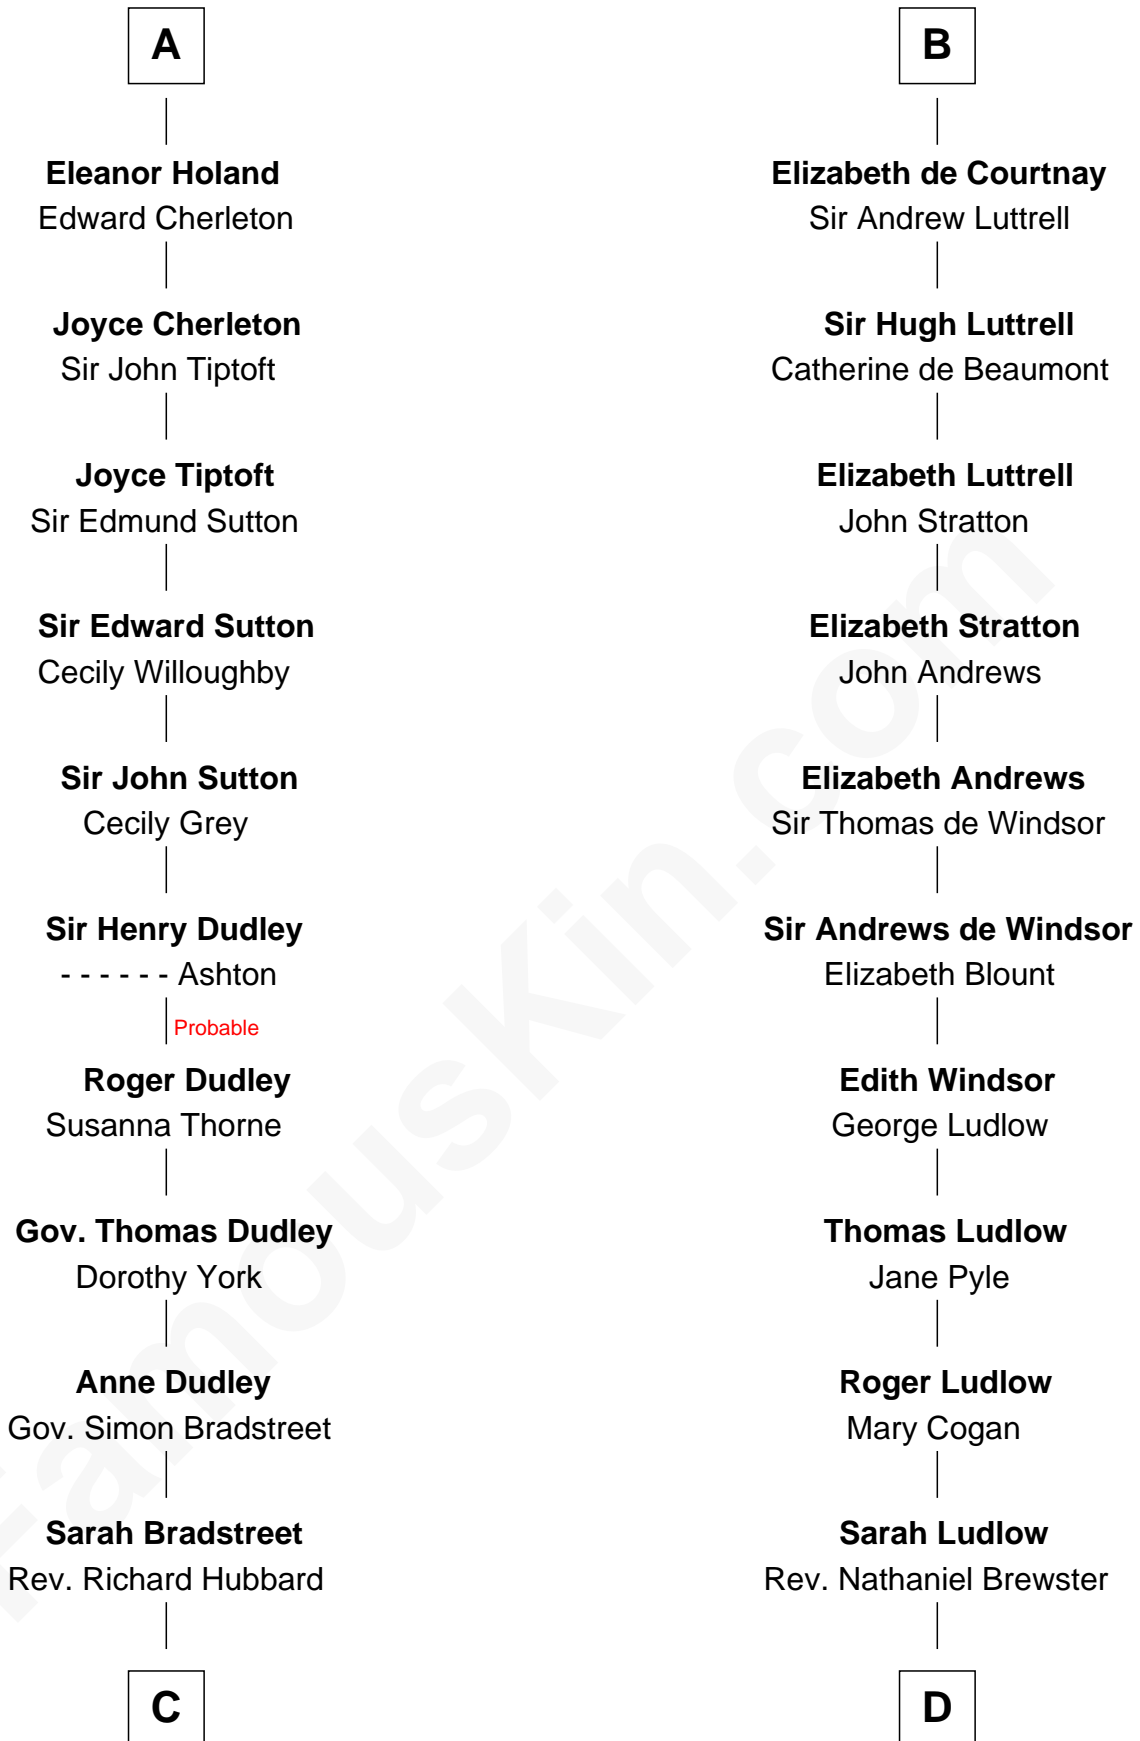

## Relationship Chart of

### Jane (Appleton) Pierce

First Lady of President Franklin Pierce

19th cousin 1 time removed of

**Caleb Brewster**

Member of the Culper Spy Ring during the American Revolution

**C**

**John Hubbard**

Mary Brown

**Elizabeth Hubbard**

Francis Appleton

**Rev. Jesse Appleton**

Elizabeth Means

**Jane (Appleton) Pierce**

*First Lady of Franklin Pierce*

**D**

**Daniel Brewster**

Anna Jayne

**Benjamin Brewster**

Sarah Biggs

**Caleb Brewster**

*Member of the Culper Spy Ring*

FamousKin.com