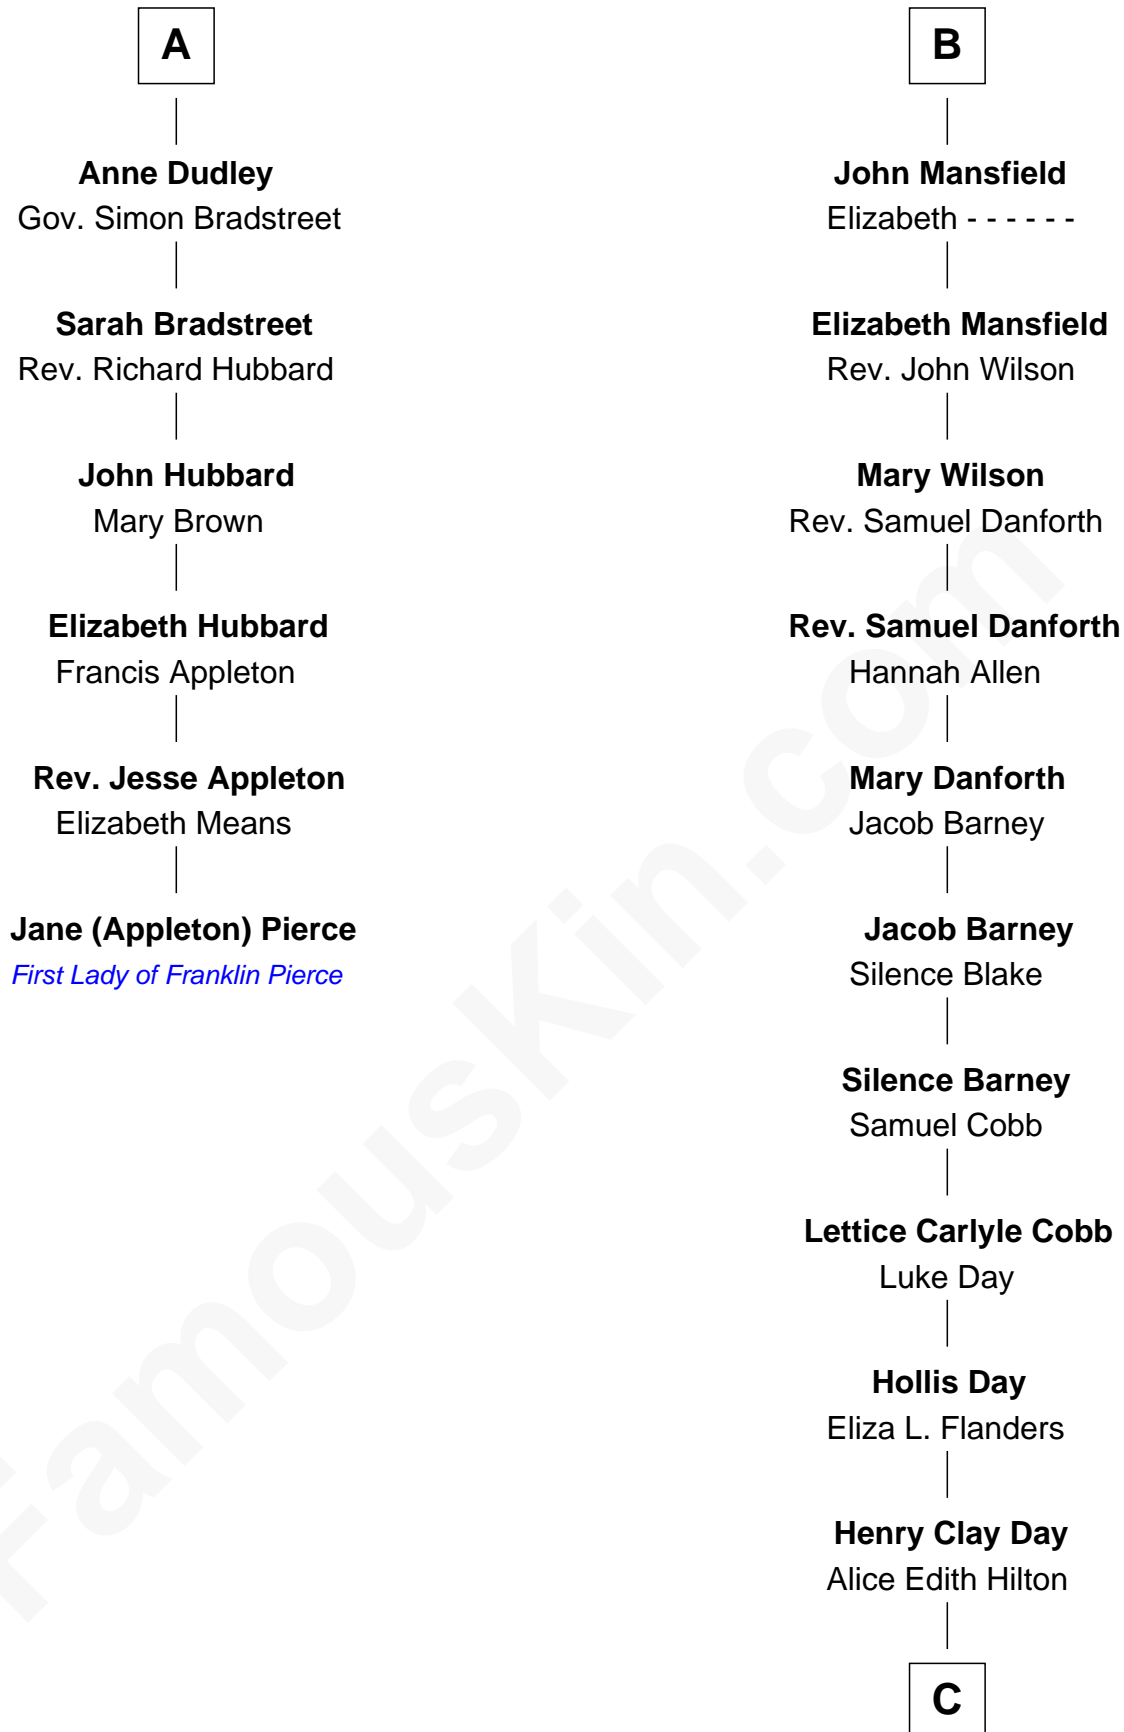

FamousKin.com

Relationship Chart of

Jane (Appleton) Pierce

First Lady of President Franklin Pierce

12th cousin 6 times removed of

Sandra Day O'Connor

First Female U.S. Supreme Court Justice

C

Henry R. Day
Ada Mae Wilkey

Sandra Day O'Connor
U.S. Supreme Court Justice

FamousKin.com