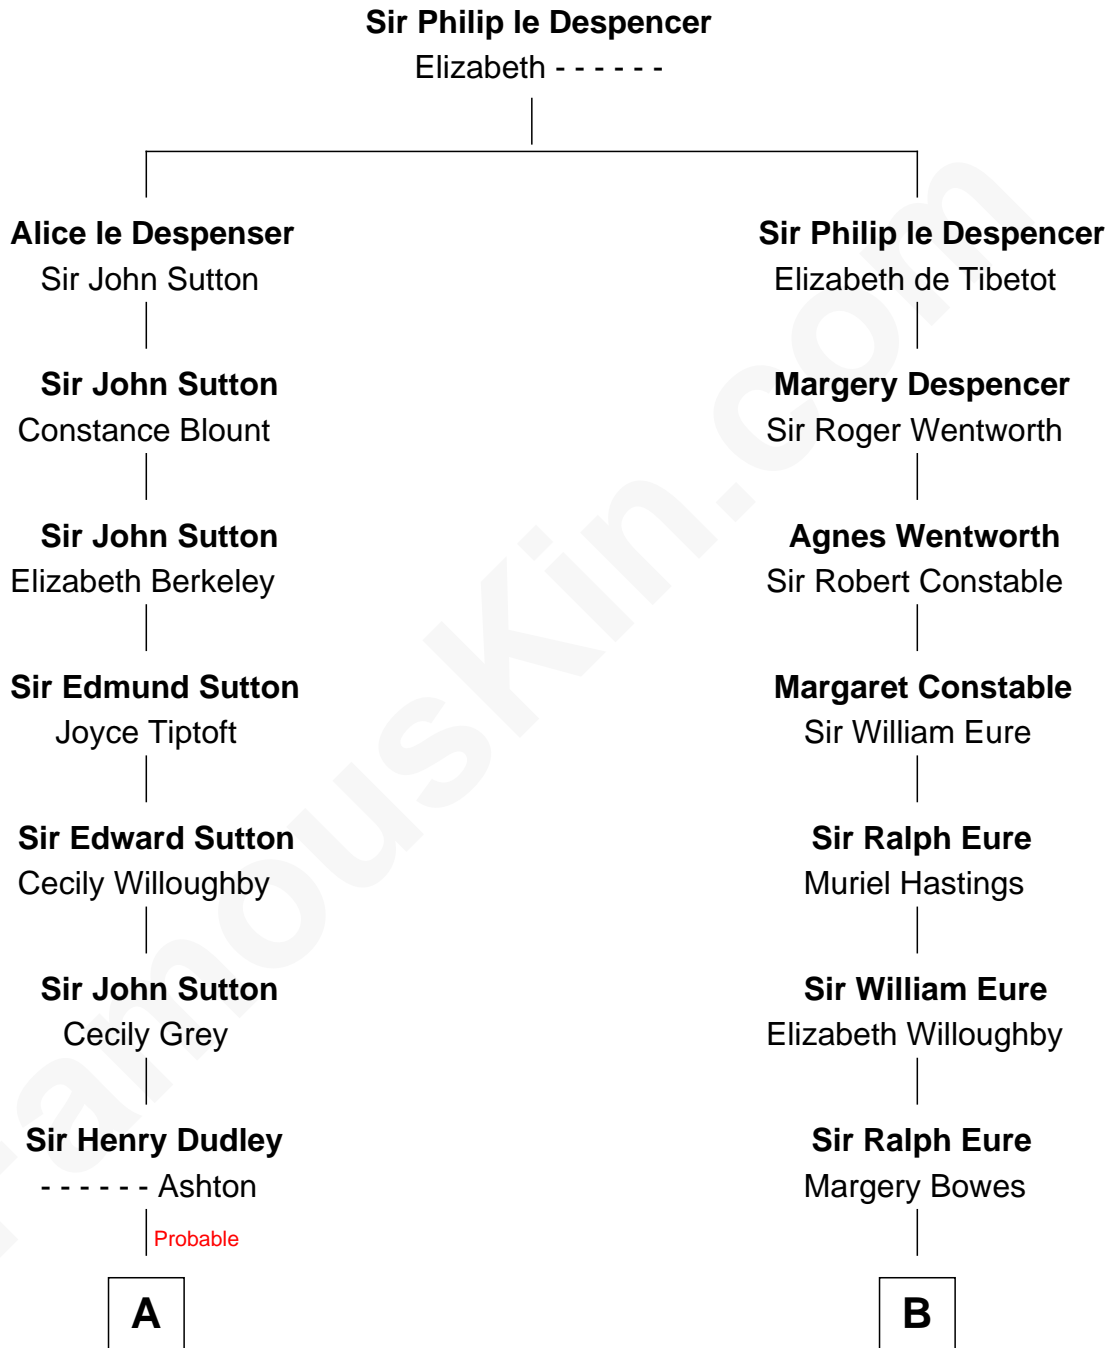

FamousKin.com

Relationship Chart of

Jane (Appleton) Pierce

First Lady of President Franklin Pierce

14th cousin 5 times removed of

Sandra Day O'Connor

First Female U.S. Supreme Court Justice

C