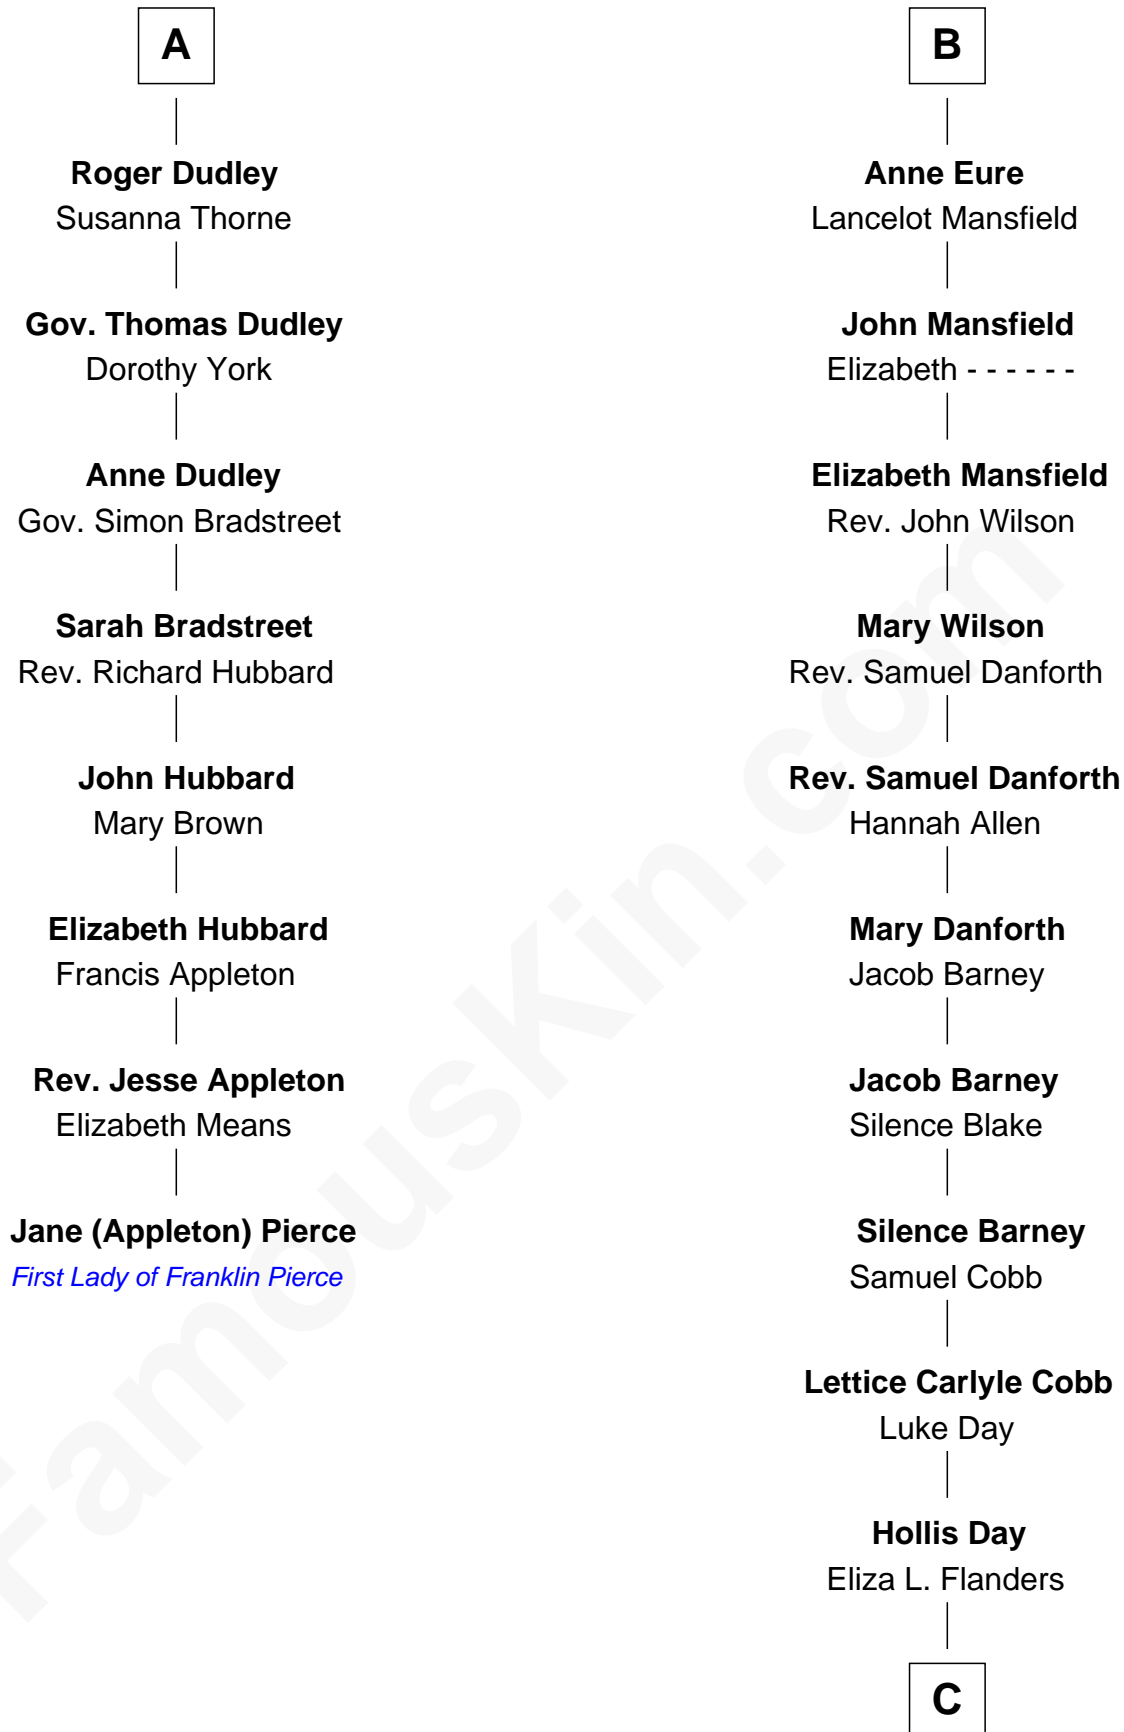

FamousKin.com

Relationship Chart of

Jane (Appleton) Pierce

First Lady of President Franklin Pierce

14th cousin 5 times removed of

Sandra Day O'Connor

First Female U.S. Supreme Court Justice

C

Henry Clay Day
Alice Edith Hilton

Henry R. Day
Ada Mae Wilkey

Sandra Day O'Connor
U.S. Supreme Court Justice

FamousKin.com