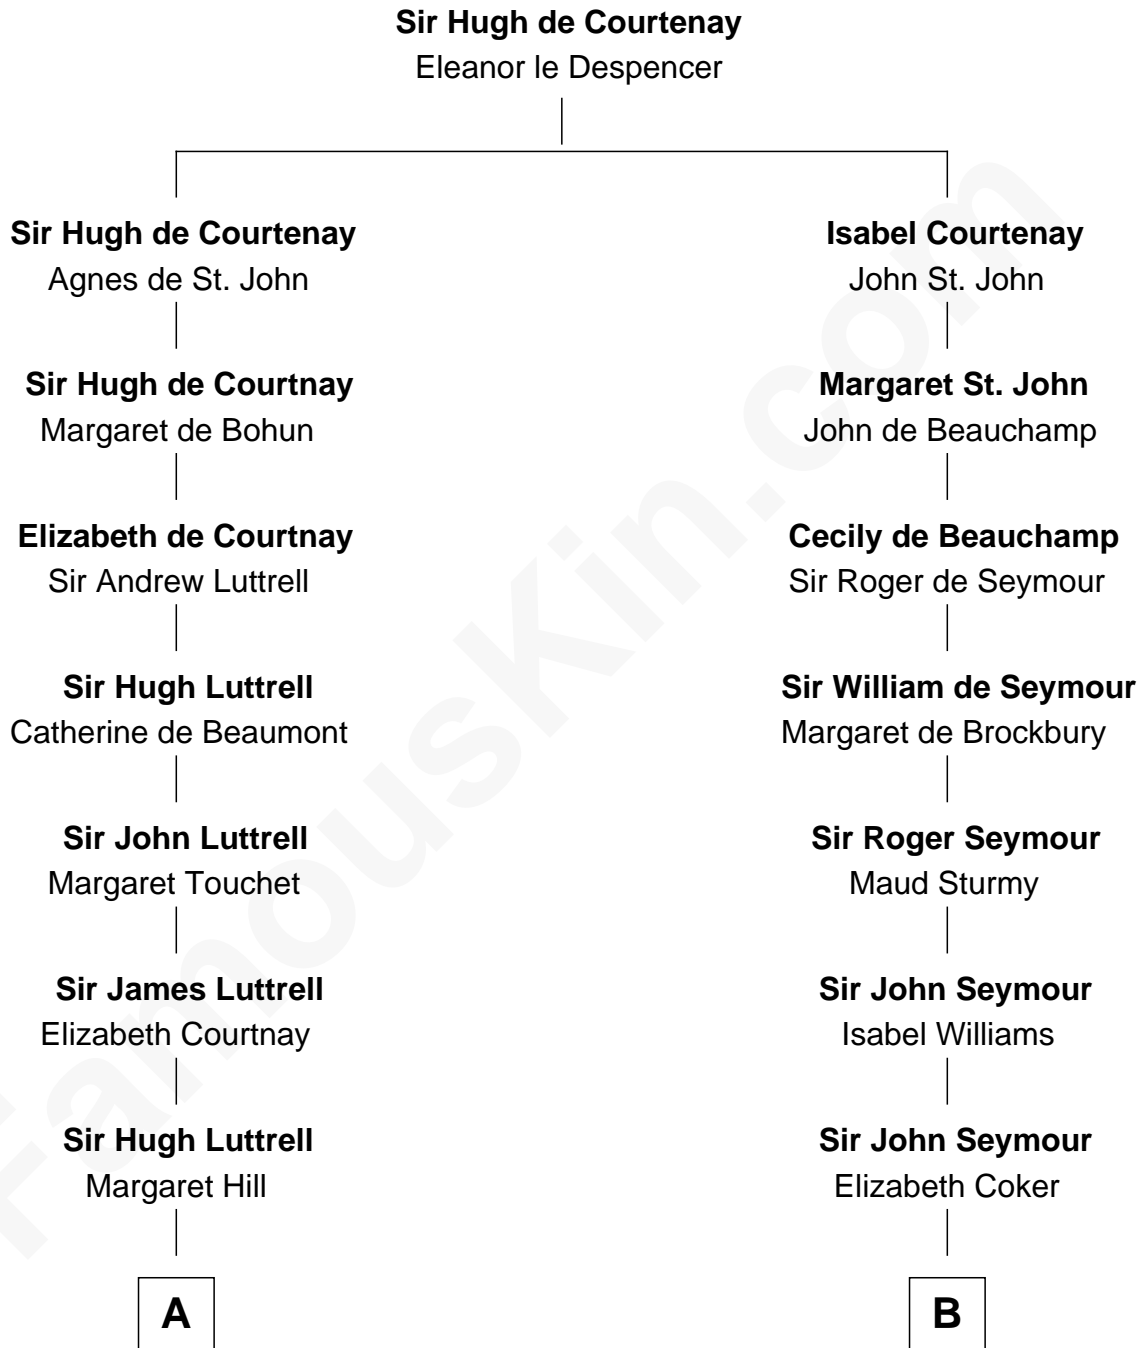

FamousKin.com

Relationship Chart of Jane (Appleton) Pierce

First Lady of President Franklin Pierce

15th cousin 2 times removed of

Caesar Rodney

Signer of the Declaration of Independence

A

Eleanor Luttrell

Roger Yorke

Elizabeth Yorke

Edmund Percival

Christian Percival

Richard Lowle

Percival Lowell

Rebecca - - - - -

Joanna Lowell