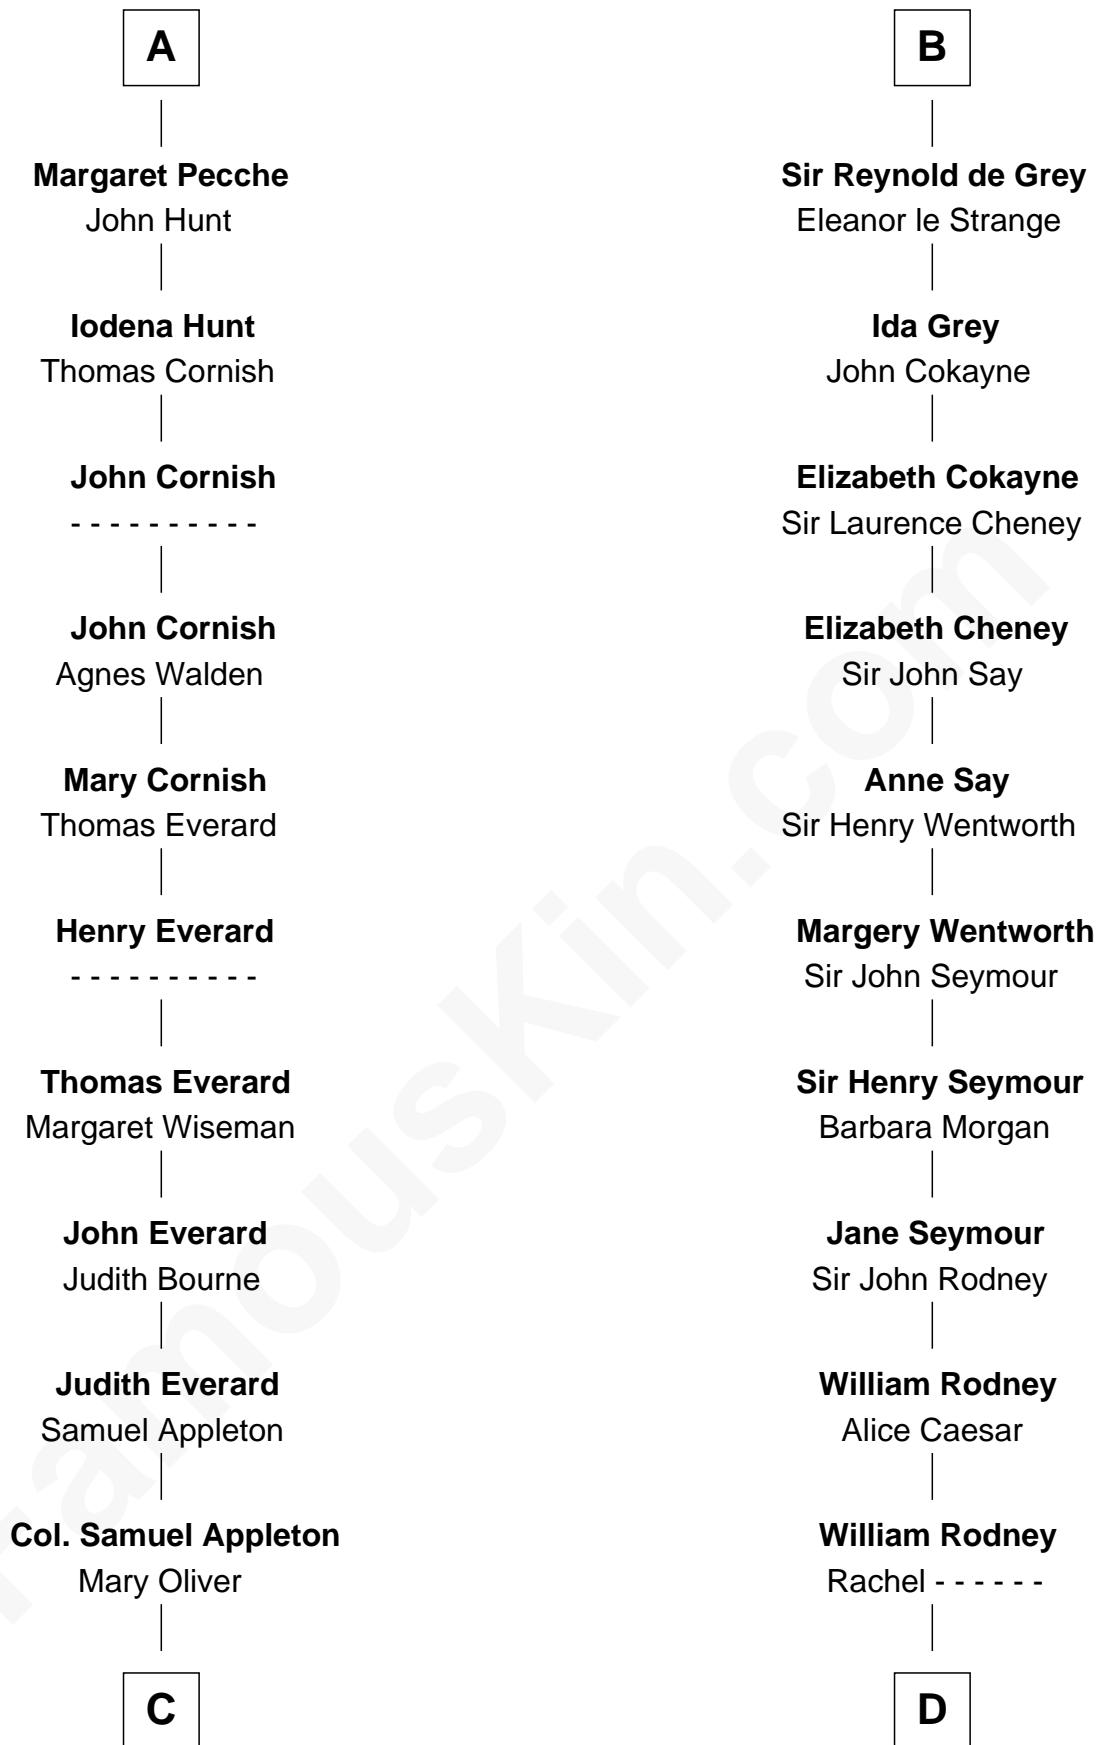

## Relationship Chart of

### Jane (Appleton) Pierce

*First Lady of President Franklin Pierce*

19th cousin 2 times removed of

**Caesar Rodney**

*Signer of the Declaration of Independence*

**C**

**Isaac Appleton**  
Priscilla Baker

**Isaac Appleton**  
Elizabeth Sawyer

**Francis Appleton**  
Elizabeth Hubbard

**Rev. Jesse Appleton**  
Elizabeth Means

**Jane (Appleton) Pierce**  
*First Lady of Franklin Pierce*

**D**

**Capt. William Rodney**  
Sarah Jones

**Caesar Rodney**  
Elizabeth Crawford