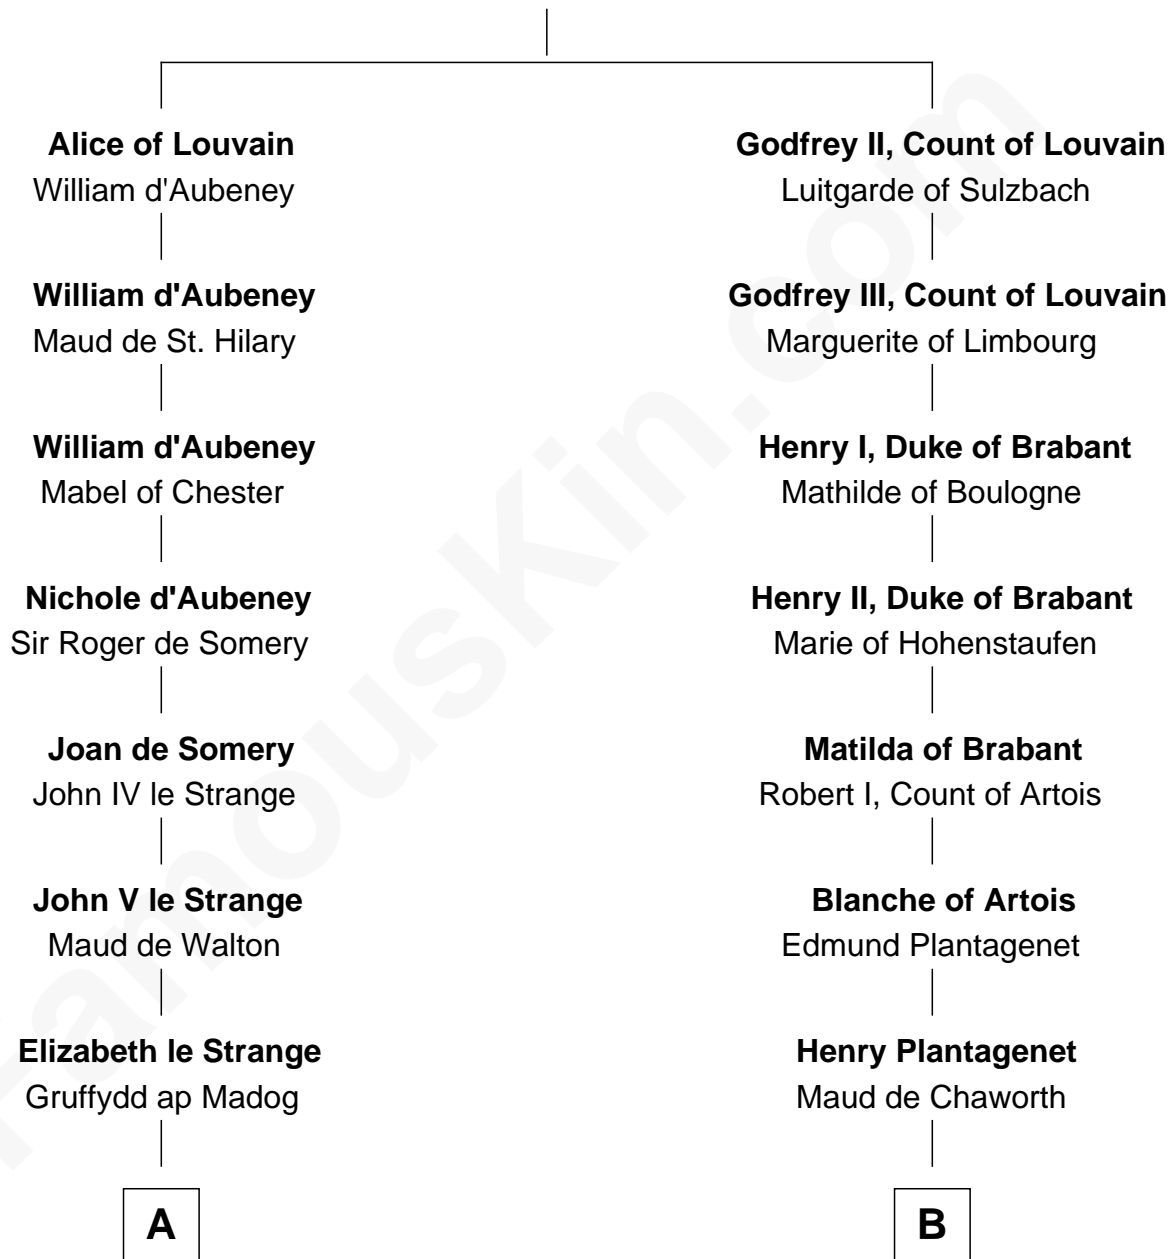

## Relationship Chart of

### Jane (Appleton) Pierce

*First Lady of President Franklin Pierce*

20th cousin 1 time removed of

### Caesar Rodney

*Signer of the Declaration of Independence*

**Gottfried I, Count of Louvain**

Ide de Chiny

**C**

**Isaac Appleton**  
Priscilla Baker

**Isaac Appleton**  
Elizabeth Sawyer

**Francis Appleton**  
Elizabeth Hubbard