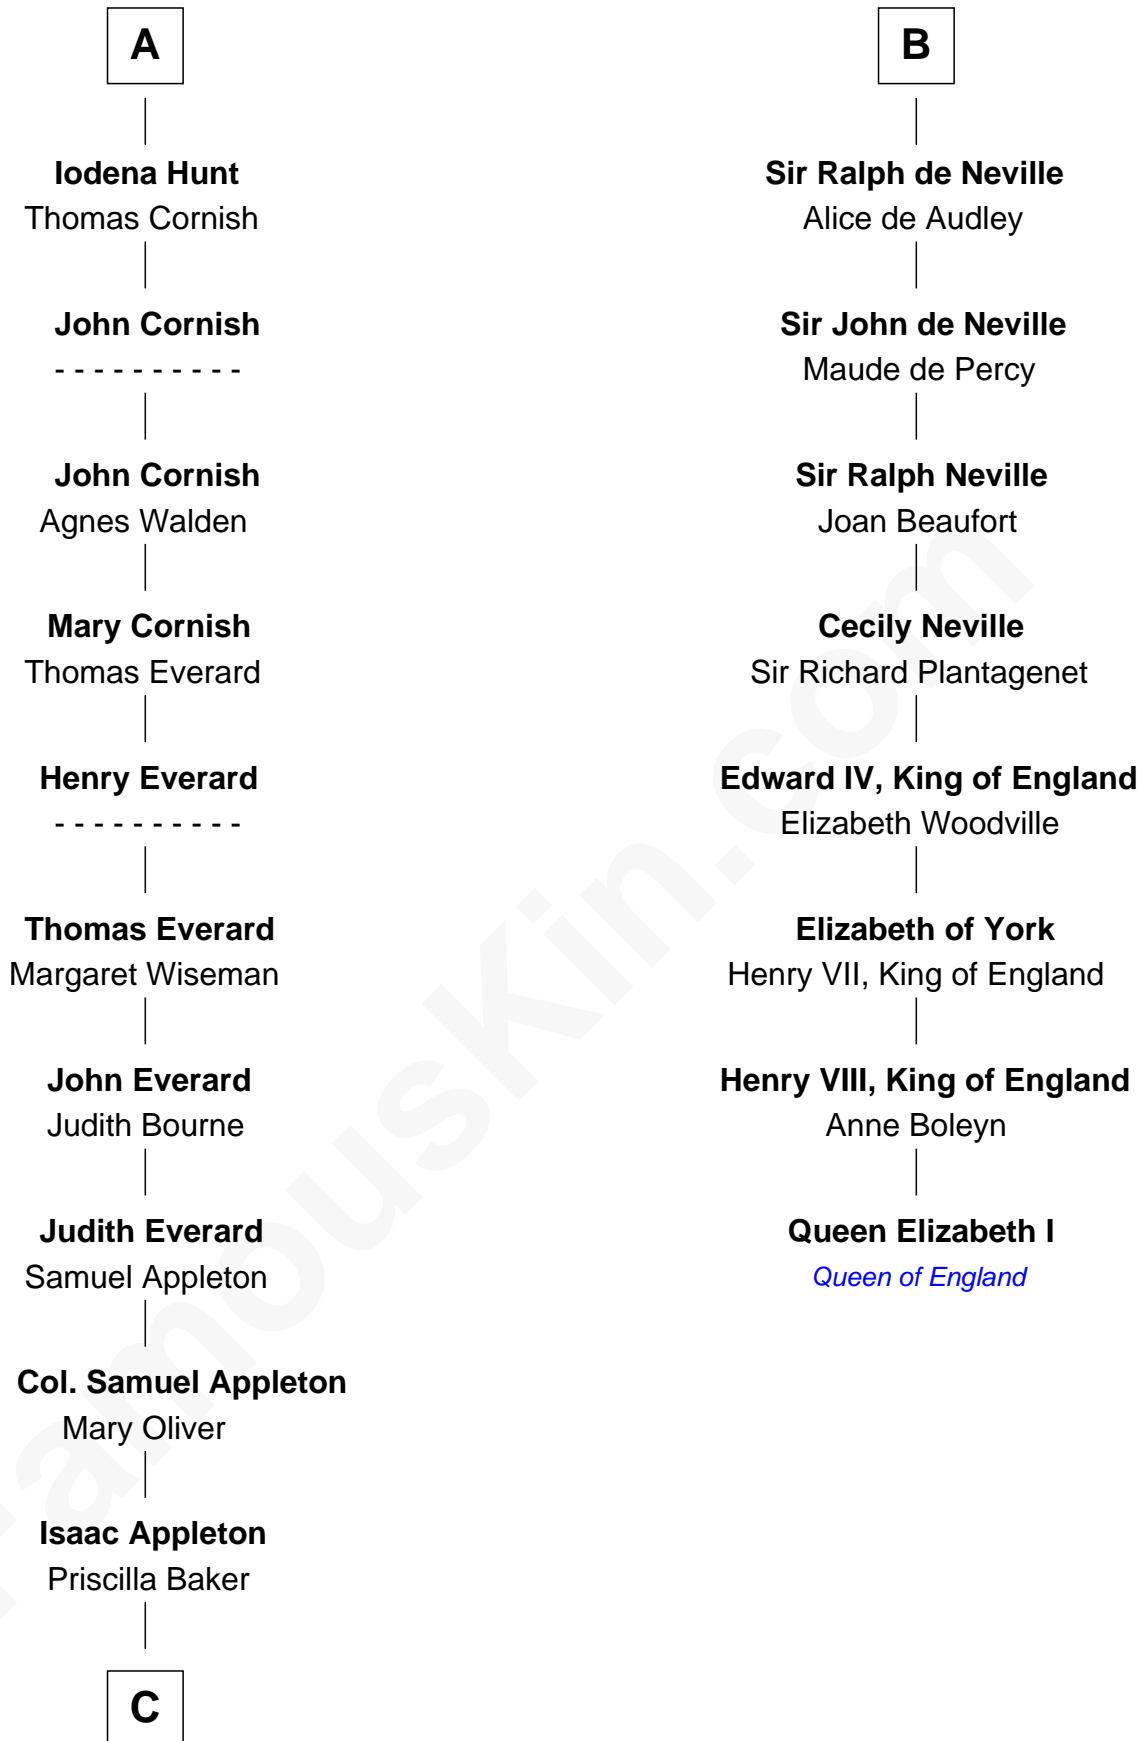

## Relationship Chart of

### Jane (Appleton) Pierce

First Lady of President Franklin Pierce

14th cousin 6 times removed of

### Queen Elizabeth I

Queen of England

**Simon I de St. Liz**  
Maud of Northumberland

**C**

—  
**Isaac Appleton**  
Elizabeth Sawyer

—  
**Francis Appleton**  
Elizabeth Hubbard

—  
**Rev. Jesse Appleton**  
Elizabeth Means