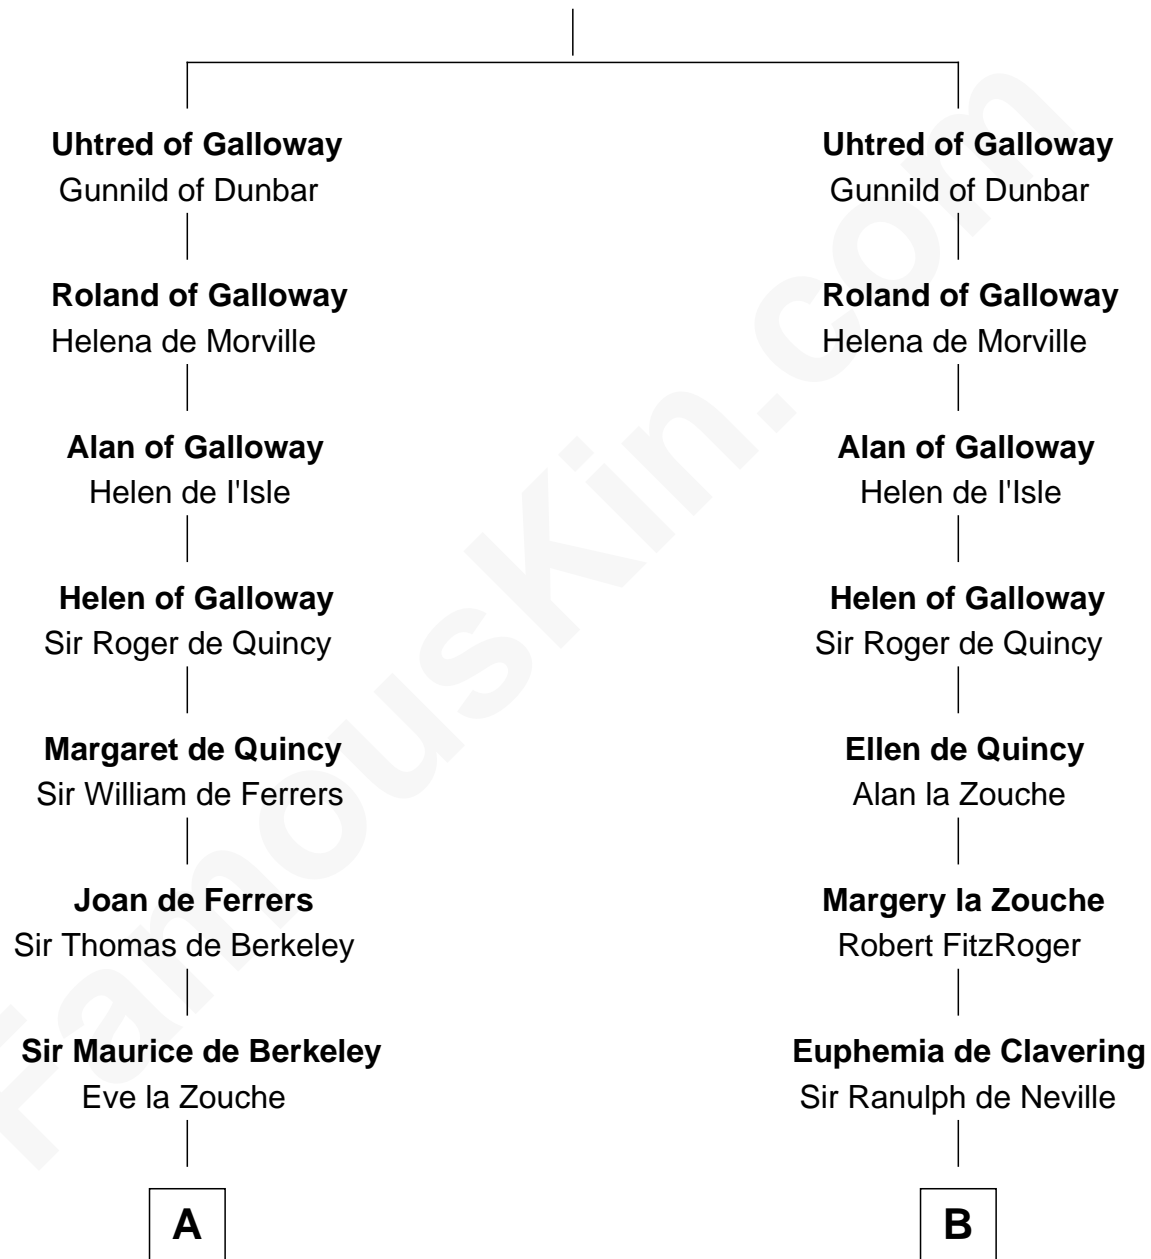

FamousKin.com

Relationship Chart of

Jane (Appleton) Pierce

First Lady of President Franklin Pierce

14th cousin 7 times removed of

Queen Elizabeth I

Queen of England

Fergus of Galloway

Elizabeth - - - - -

C

Sarah Bradstreet
Rev. Richard Hubbard

John Hubbard
Mary Brown

Elizabeth Hubbard
Francis Appleton

Rev. Jesse Appleton
Elizabeth Means

Jane (Appleton) Pierce
First Lady of Franklin Pierce