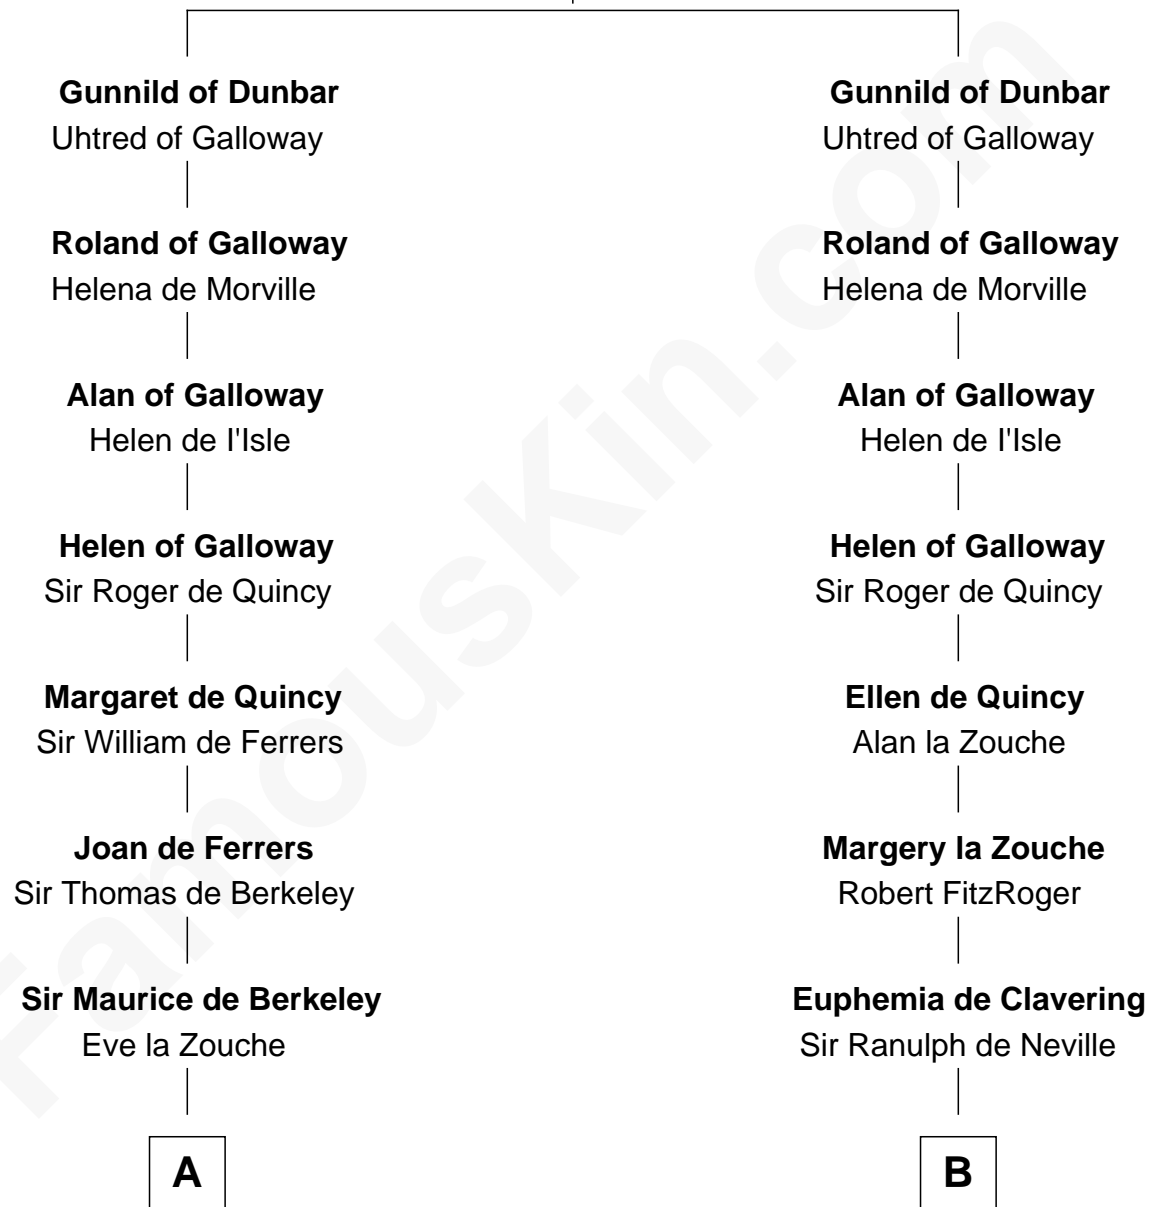

FamousKin.com

Relationship Chart of

Jane (Appleton) Pierce

First Lady of President Franklin Pierce

14th cousin 7 times removed of

Queen Elizabeth I

Queen of England

Waltheof of Dunbar

Sigrid - - - - -

C

Sarah Bradstreet
Rev. Richard Hubbard

John Hubbard
Mary Brown

Elizabeth Hubbard
Francis Appleton

Rev. Jesse Appleton
Elizabeth Means

Jane (Appleton) Pierce
First Lady of Franklin Pierce

FamousKin.com