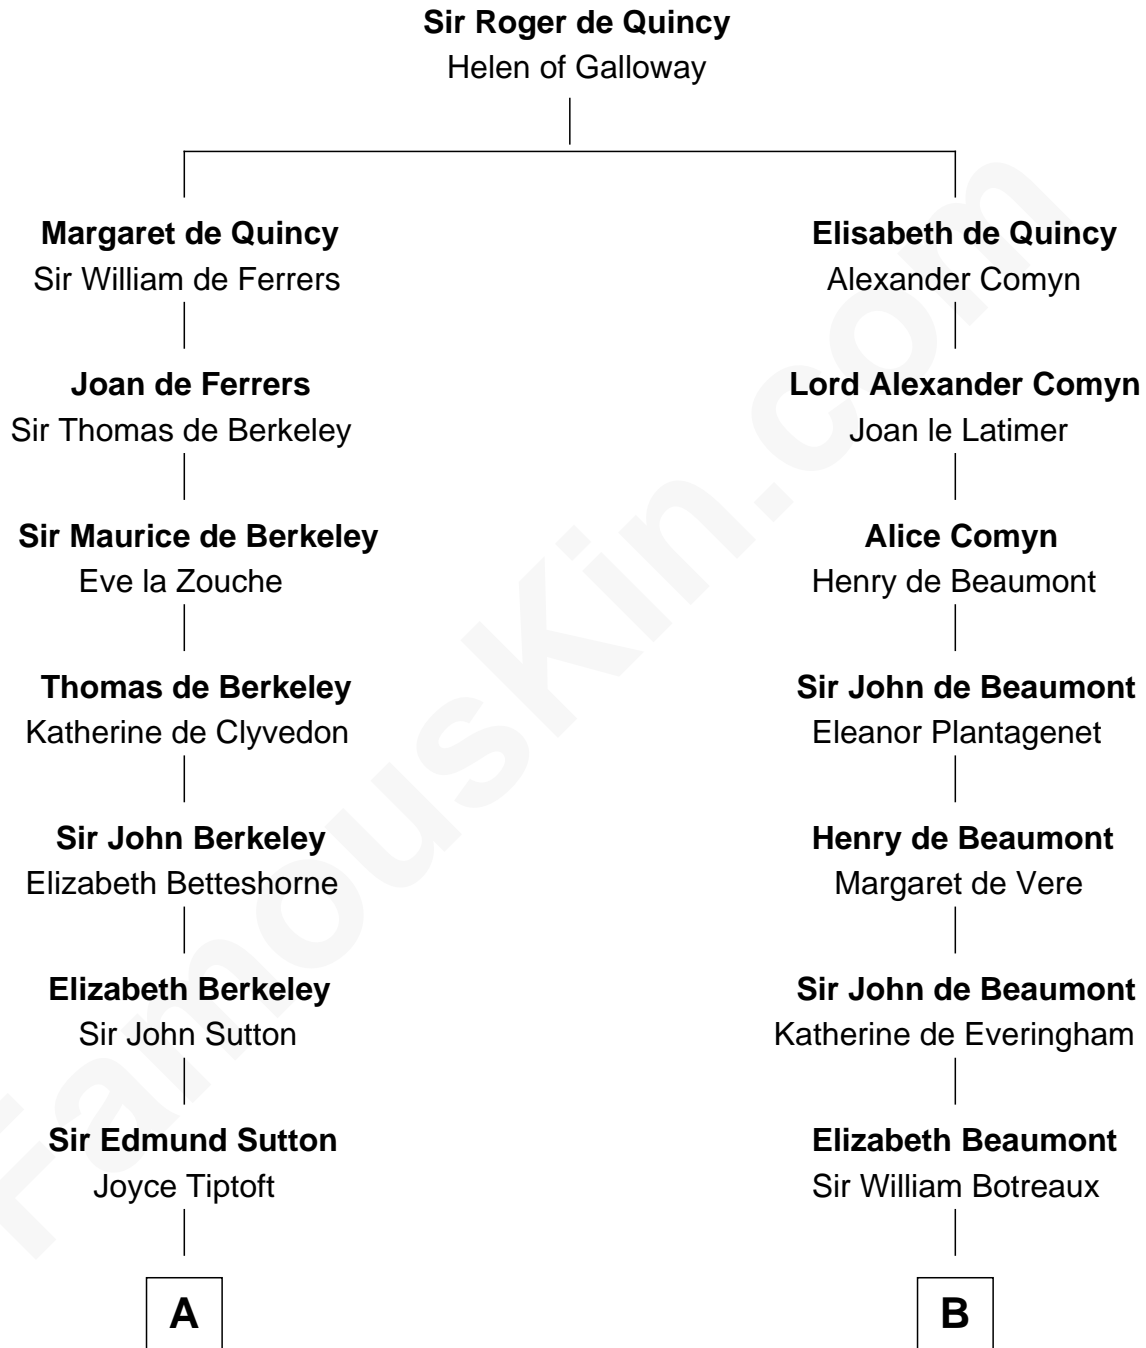

FamousKin.com

Relationship Chart of

Jane (Appleton) Pierce

First Lady of President Franklin Pierce

17th cousin 4 times removed of

Sir Charles Tupper

6th Prime Minister of Canada

C

William Bassett

Abigail Bourne

Mary Bassett

Eliakim Tupper

Charles Tupper

Elizabeth West

Rev. Charles Tupper

Miriam Lockhart