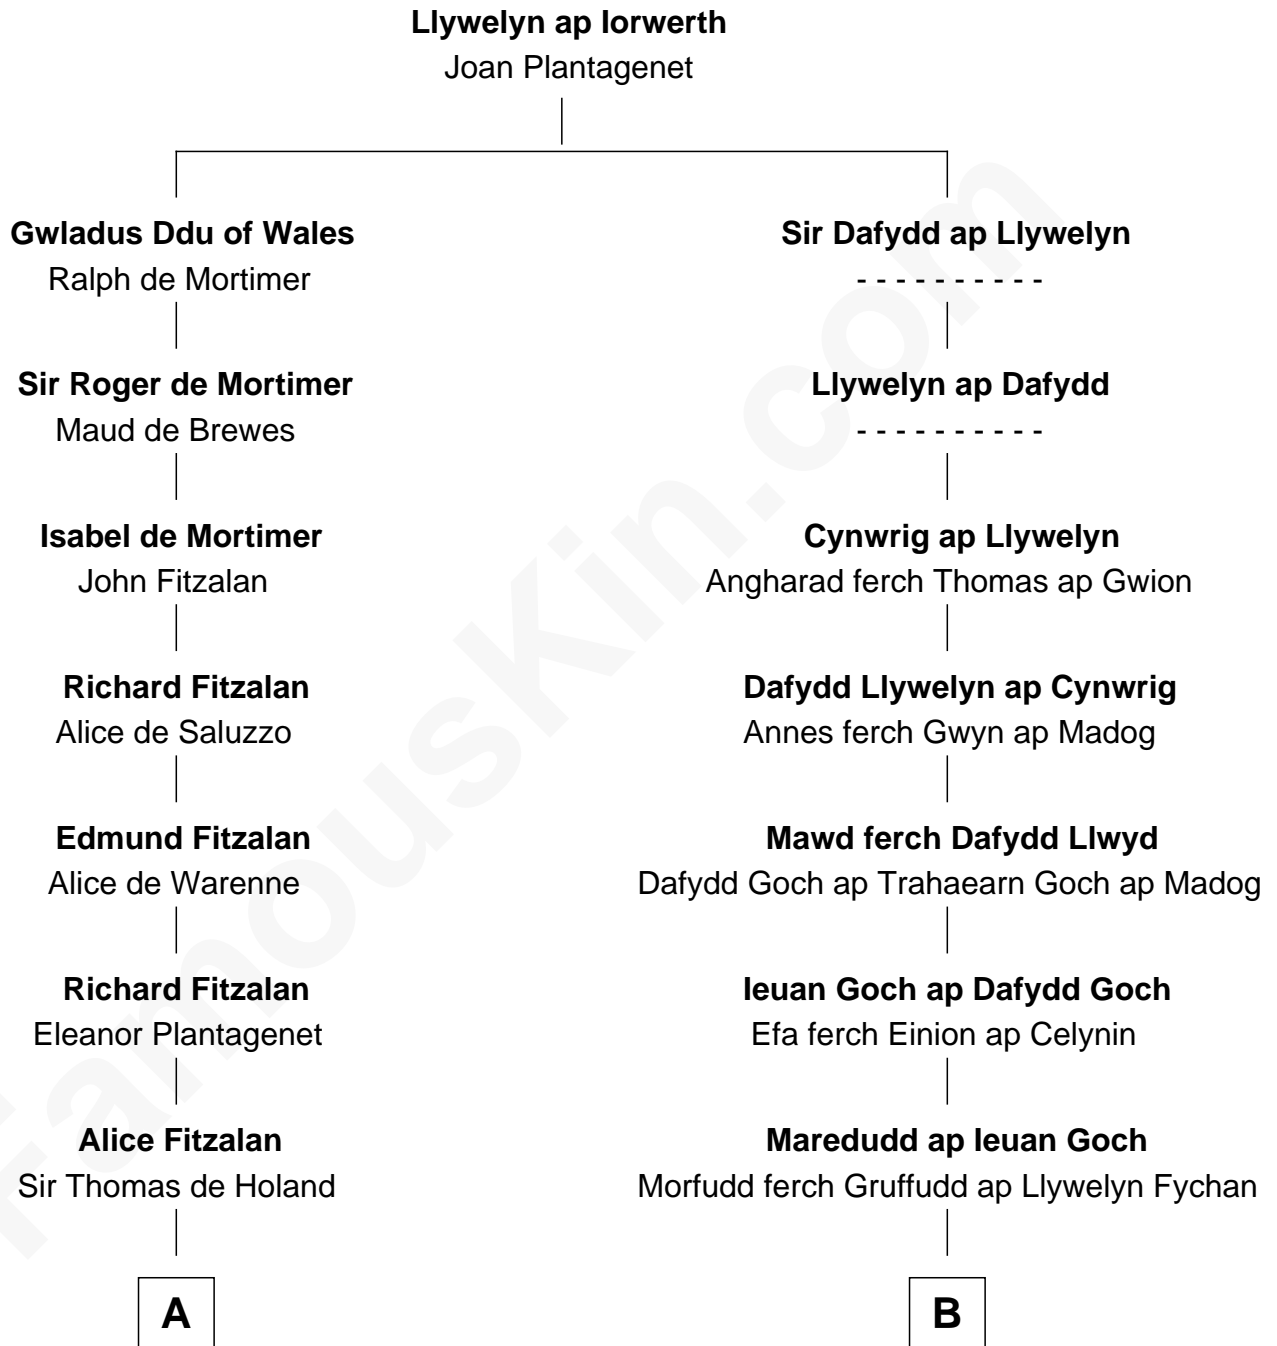

# FamousKin.com

## Relationship Chart of

### Jane (Appleton) Pierce

First Lady of President Franklin Pierce

16th cousin 4 times removed of

**Elihu Yale**

Benefactor and Namesake of Yale College

**C**

—  
**John Hubbard**

Mary Brown

—  
**Elizabeth Hubbard**

Francis Appleton

—  
**Rev. Jesse Appleton**

Elizabeth Means

—  
**Jane (Appleton) Pierce**

*First Lady of Franklin Pierce*