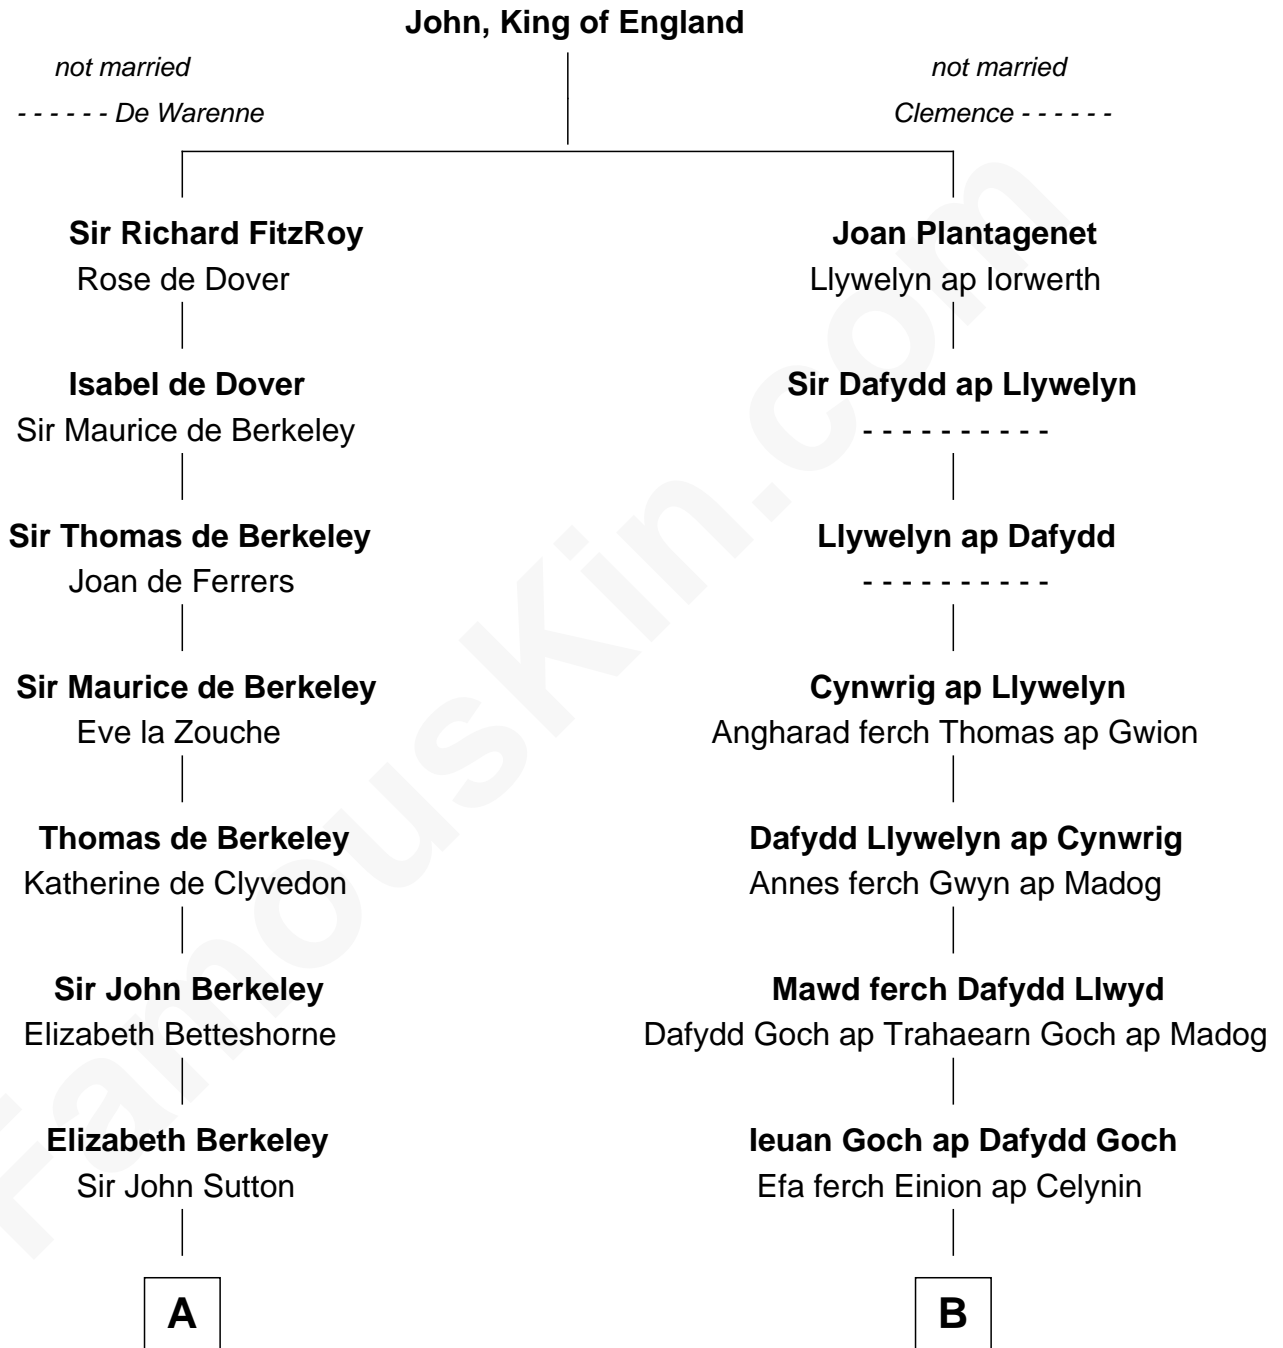

FamousKin.com

Relationship Chart of

Jane (Appleton) Pierce

First Lady of President Franklin Pierce

17th cousin 1 time removed of

Elihu Yale

Benefactor and Namesake of Yale College

C

—
Rev. Jesse Appleton

Elizabeth Means

—
Jane (Appleton) Pierce

First Lady of Franklin Pierce

FamousKin.com