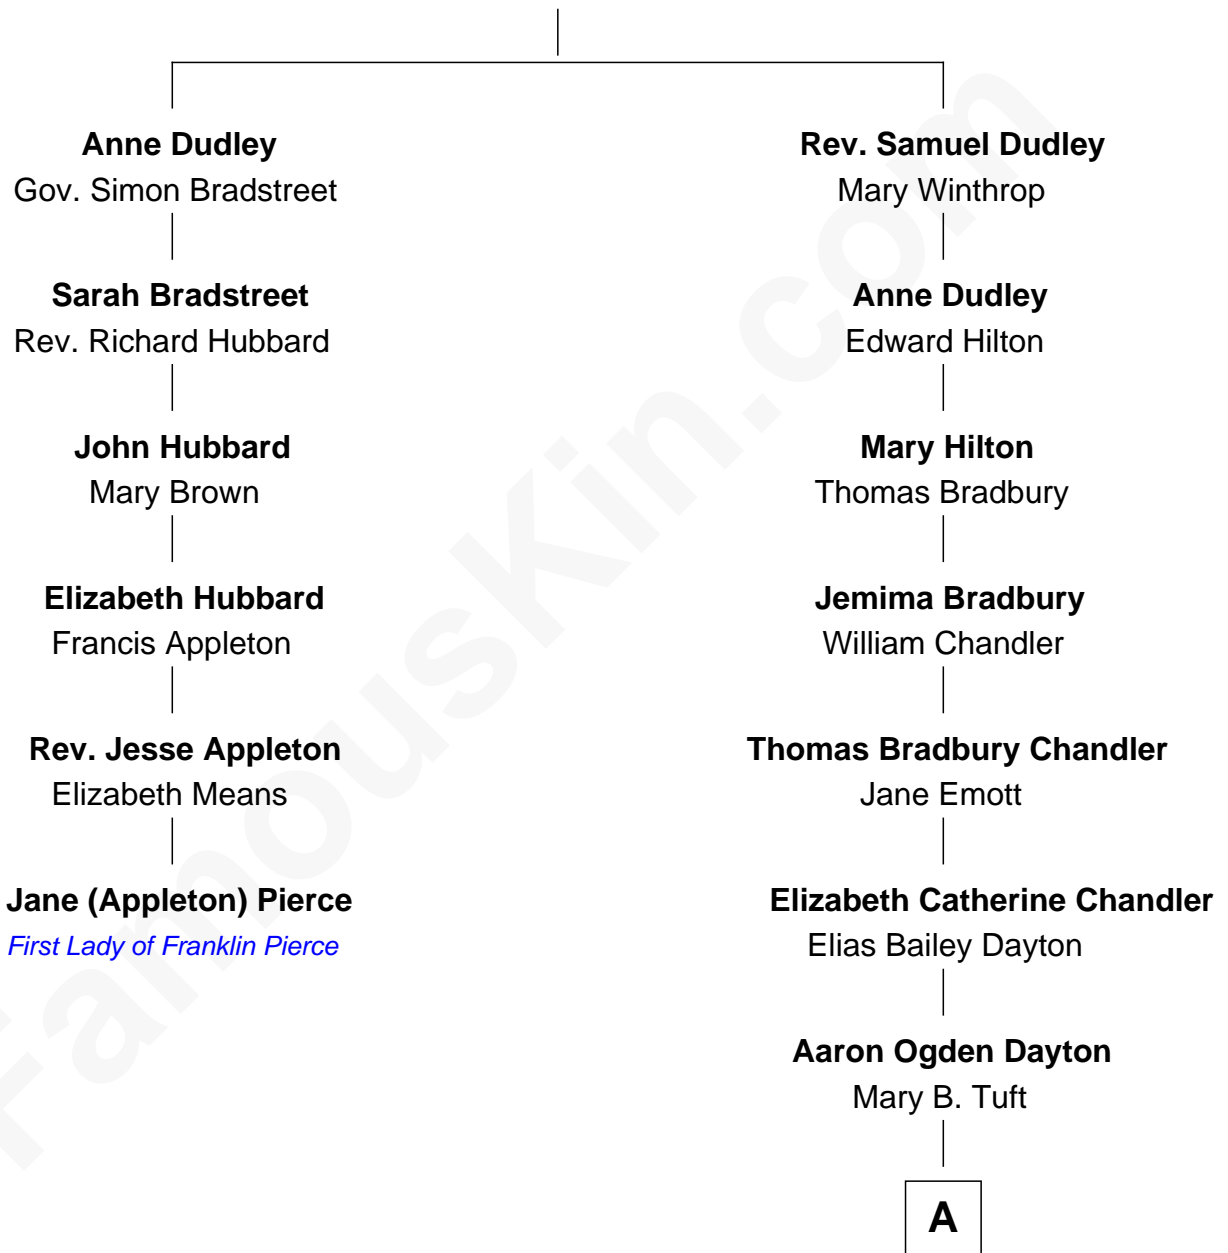

FamousKin.com

Relationship Chart of

Jane (Appleton) Pierce

First Lady of President Franklin Pierce

5th cousin 6 times removed of

Christopher Reeve

Movie Actor

Gov. Thomas Dudley

Dorothy York

A

Katherine Irving Dayton

Henry Baldwin

Margaretta Willis Baldwin

Augustus Henry Reeve

Richard Henry Reeve

Anne Conrad D'Olier

Franklin D'Olier Reeve

Barbara Pitney Lamb

Christopher Reeve

Movie Actor