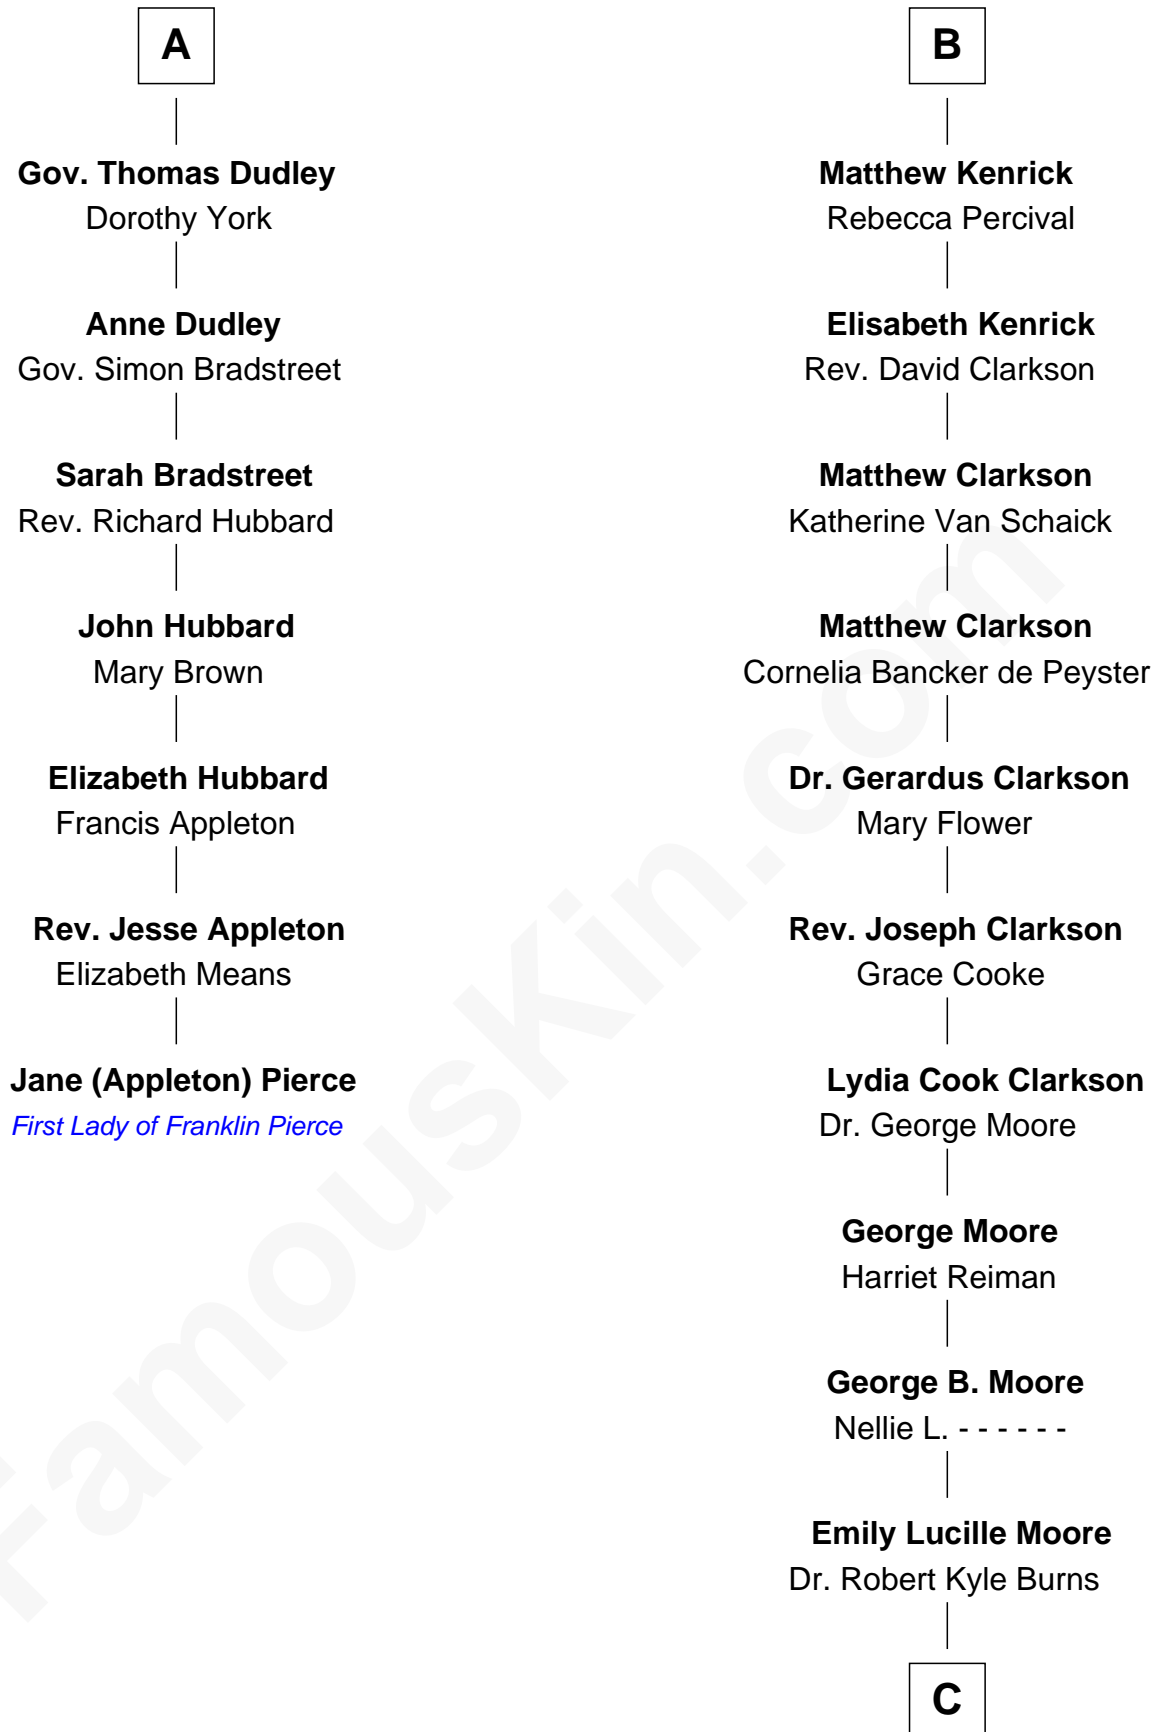

FamousKin.com

Relationship Chart of

Jane (Appleton) Pierce

First Lady of President Franklin Pierce

13th cousin 5 times removed of

Ken Burns

Documentary Filmmaker

C

Robert Kyle Burns

Lyla Smith Tupper

Ken Burns

Documentary Filmmaker

FamousKin.com