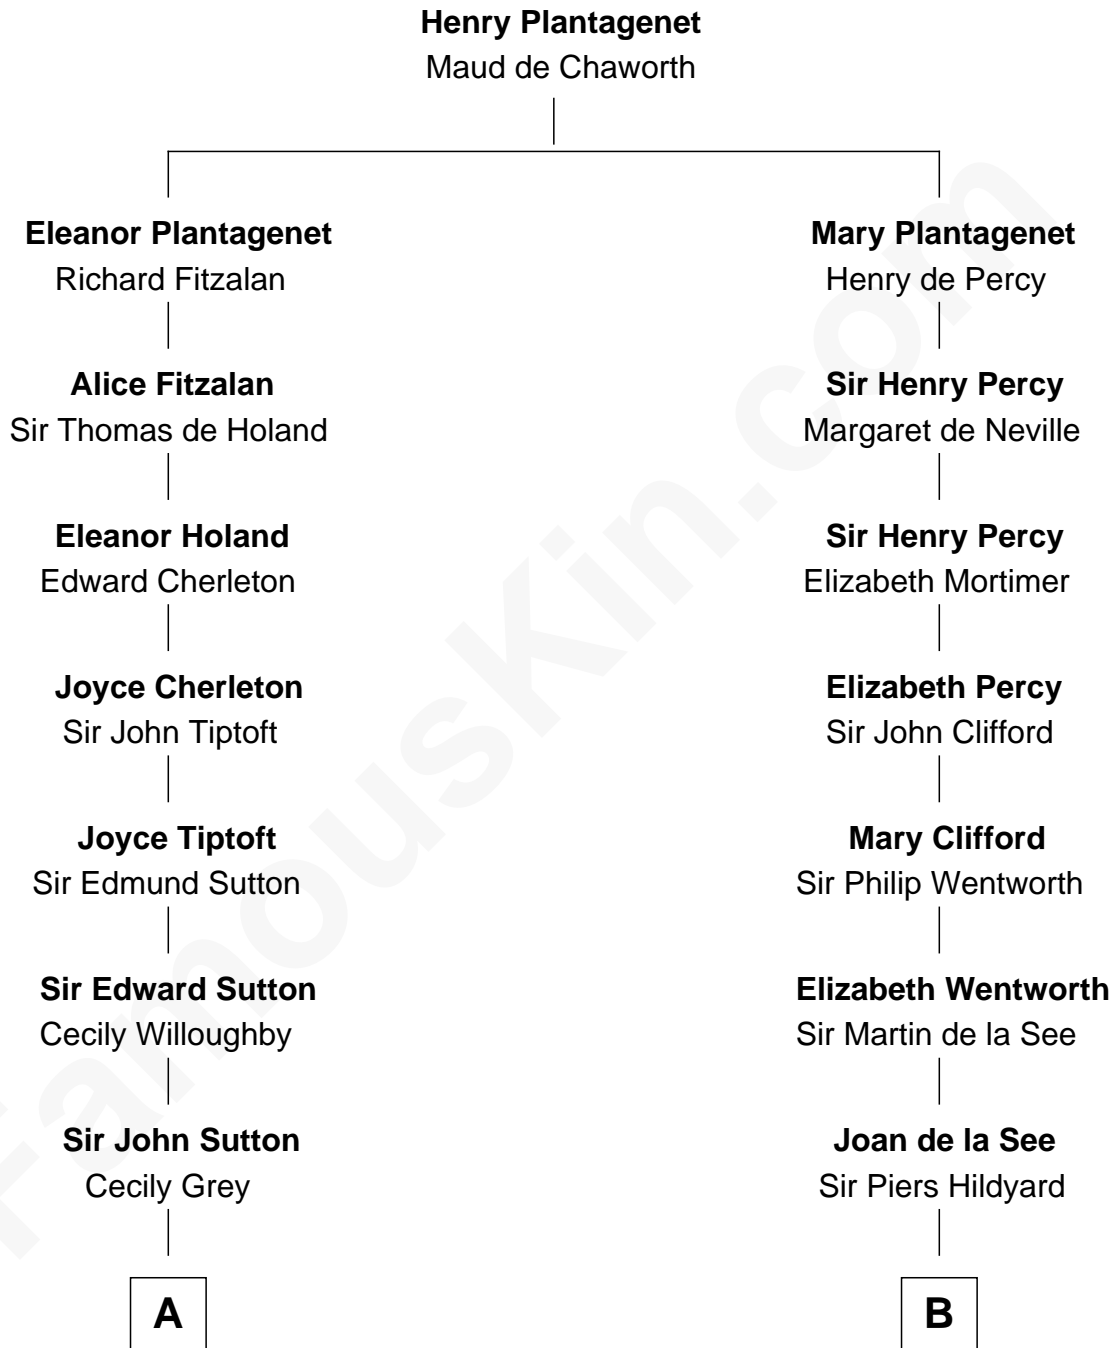

FamousKin.com

Relationship Chart of

Jane (Appleton) Pierce

First Lady of President Franklin Pierce

15th cousin 5 times removed of

Roy Rogers

Cowboy movie actor and singer

C