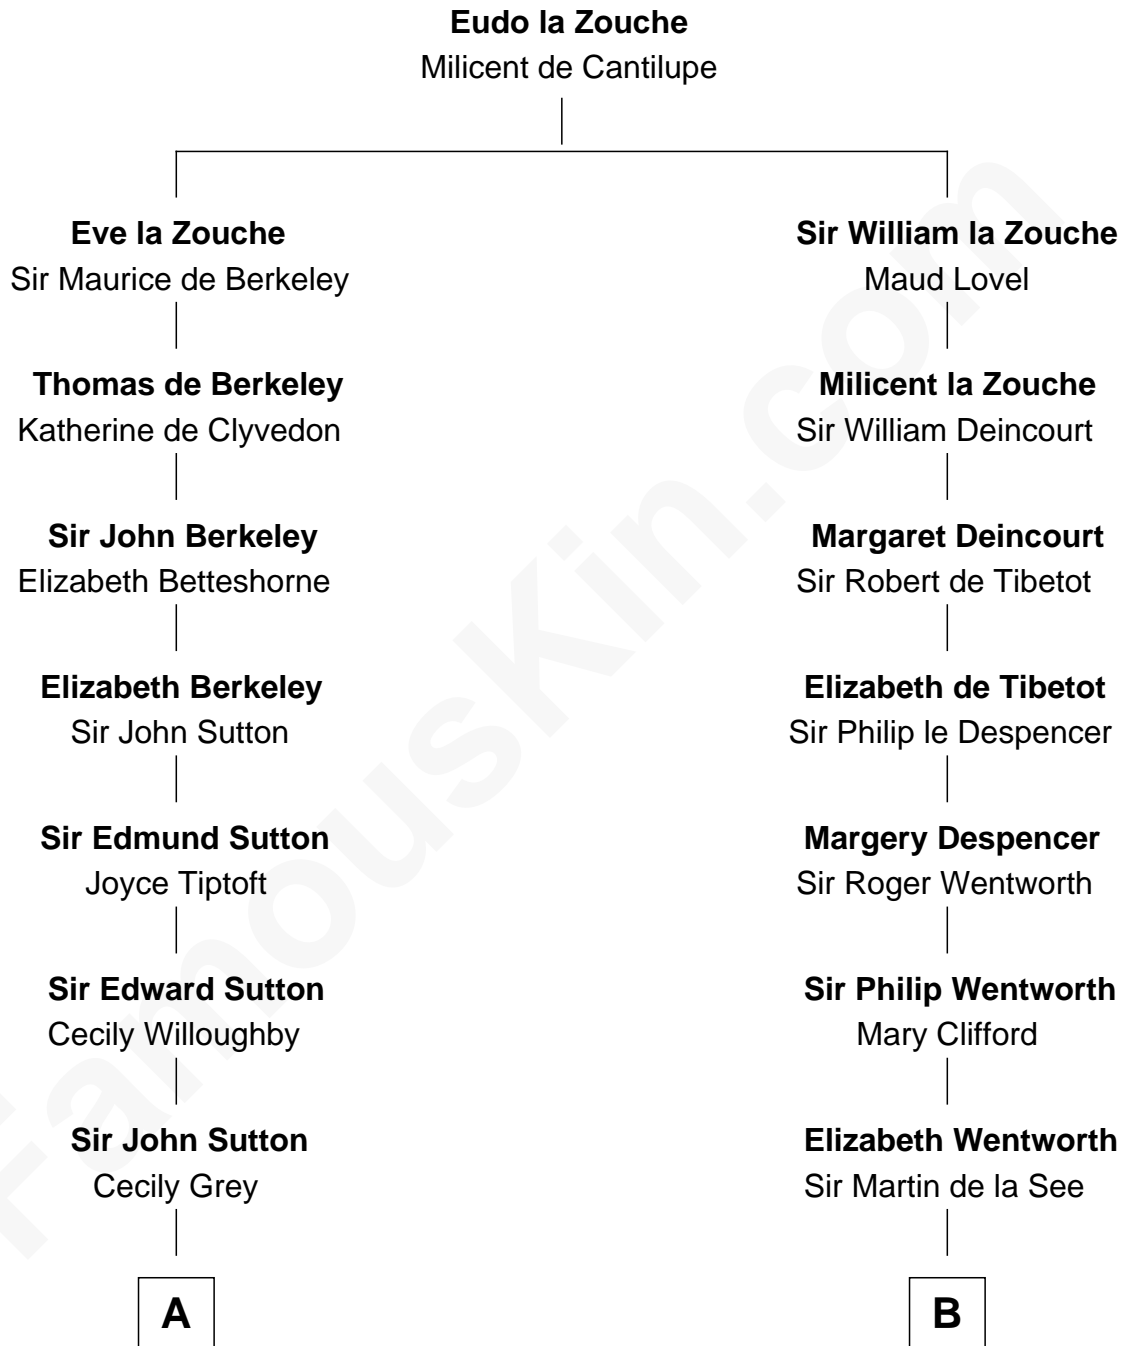

FamousKin.com

Relationship Chart of

Jane (Appleton) Pierce

First Lady of President Franklin Pierce

15th cousin 6 times removed of

Roy Rogers

Cowboy movie actor and singer

C

Moses Kibbe
Sarah Everman

Jacintha Kibbe
William Womack

Archer Womack
Patricia Adeline Hatchett

Mattie M. Womack
Andrew E. Slye

Roy Rogers
Cowboy movie actor and singer