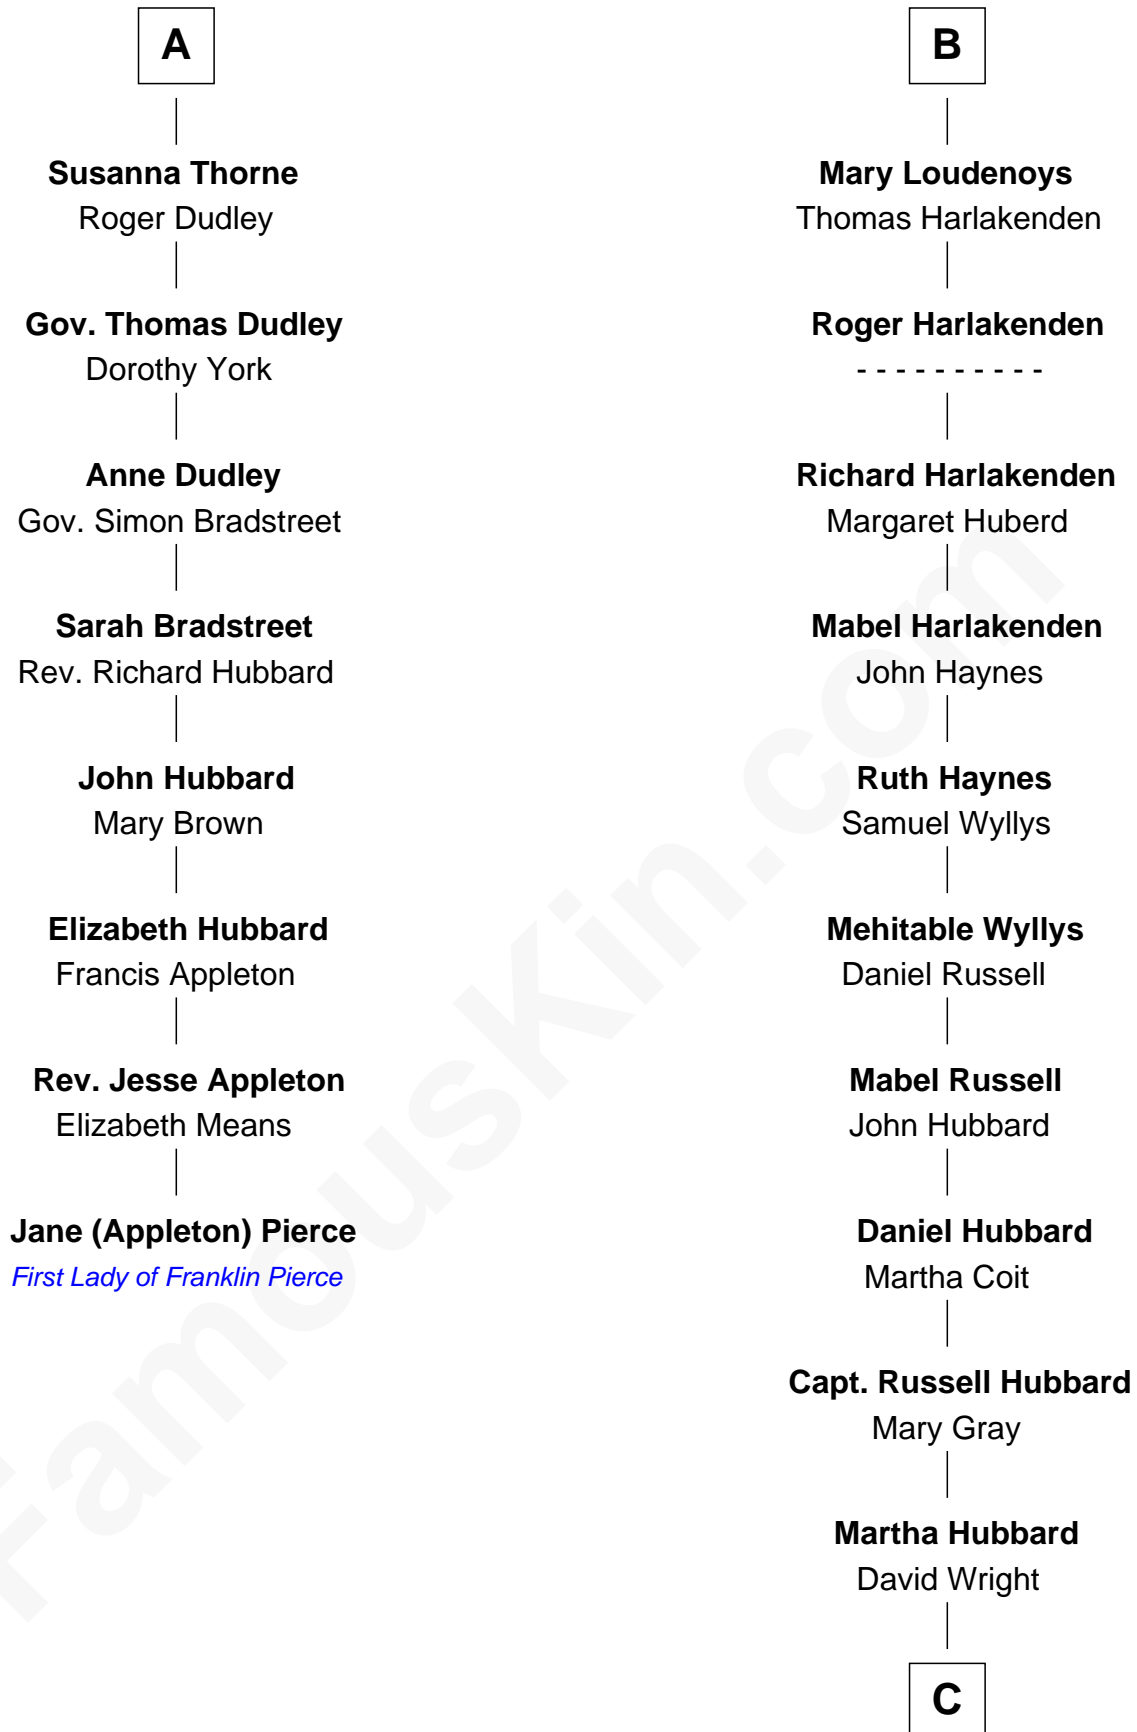

FamousKin.com

Relationship Chart of

Jane (Appleton) Pierce

First Lady of President Franklin Pierce

14th cousin 7 times removed of

Anne Baxter
Movie Actress

Sir John Grey
Avice Marmion

C

Rev. David Wright

Abigail Goddard

William Carey Wright

Anna Lloyd Jones

Frank Lloyd Wright

Catherine L. Tobin

Catherine Dorothy Wright

Kenneth Stuart Baxter