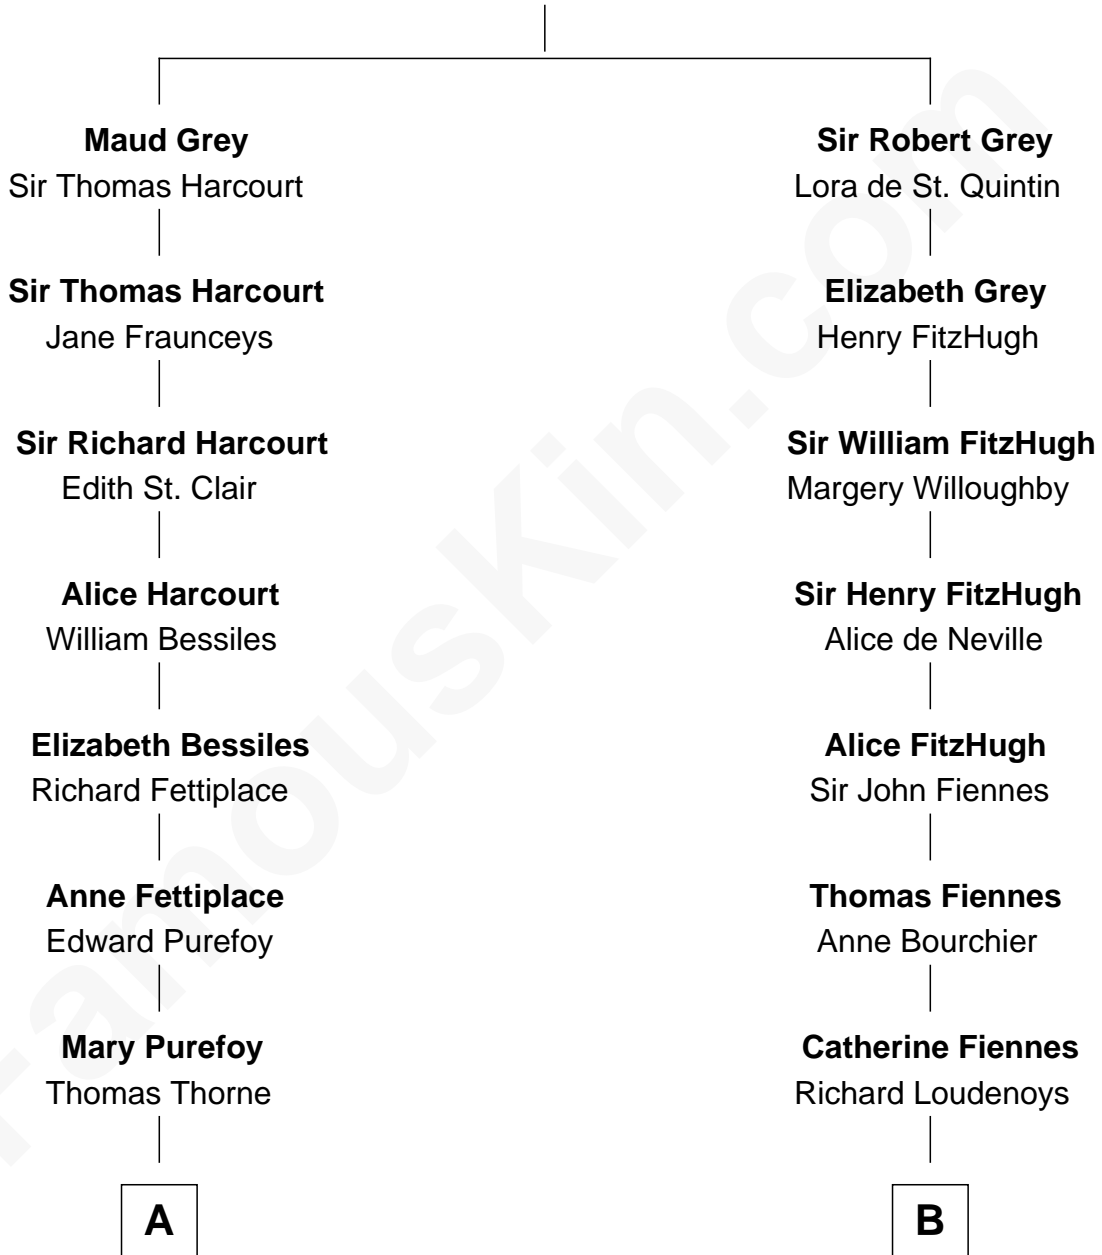

FamousKin.com

Relationship Chart of

Jane (Appleton) Pierce

First Lady of President Franklin Pierce

14th cousin 7 times removed of

Anne Baxter
Movie Actress

Sir John Grey
Avice Marmion

C