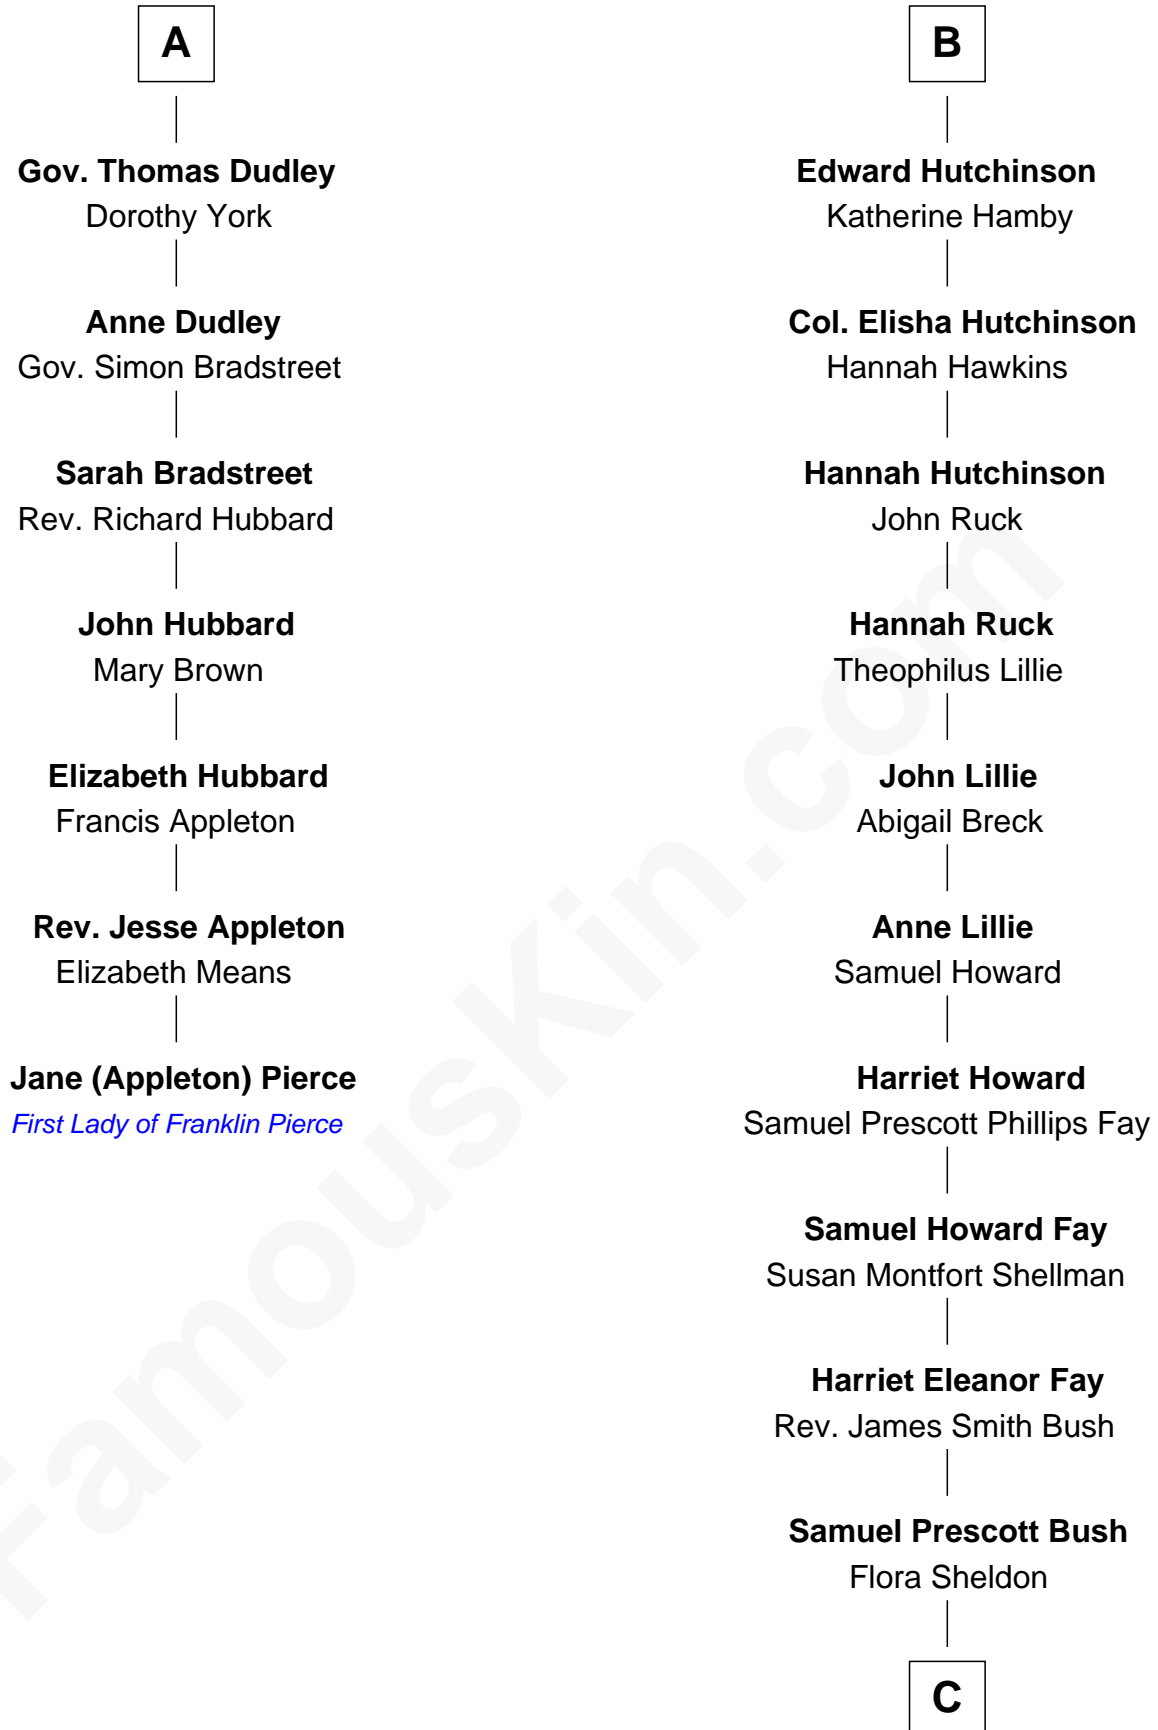

## Relationship Chart of Jane (Appleton) Pierce

*First Lady of President Franklin Pierce*

13th cousin 5 times removed of

**George H. W. Bush**  
*41st U.S. President*

**Sir Walter Blount**  
Sancha de Ayala

**Constance Blount**  
Sir John Sutton

**Sir John Sutton**  
Elizabeth Berkeley

**Sir Edmund Sutton**  
Joyce Tiptoft

**Sir Edward Sutton**  
Cecily Willoughby

**Sir John Sutton**  
Cecily Grey

**Sir Henry Dudley**  
----- Ashton

Probable

**Roger Dudley**  
Susanna Thorne

**A**

**Sir Thomas Blount**  
Margaret de Gresley

**Sir Thomas Blount**  
Agnes Hawley

**Anne Blount**  
William Marbury

**Robert Marbury**  
Katherine Williamson

**William Marbury**  
Agnes Lenton

**Rev. Francis Marbury**  
Bridget Dryden

**Anne Marbury**  
William Hutchinson

**B**

**C**

**Prescott Sheldon Bush**

Dorothy Wear Walker

**George H. W. Bush**

*41st U.S. President*