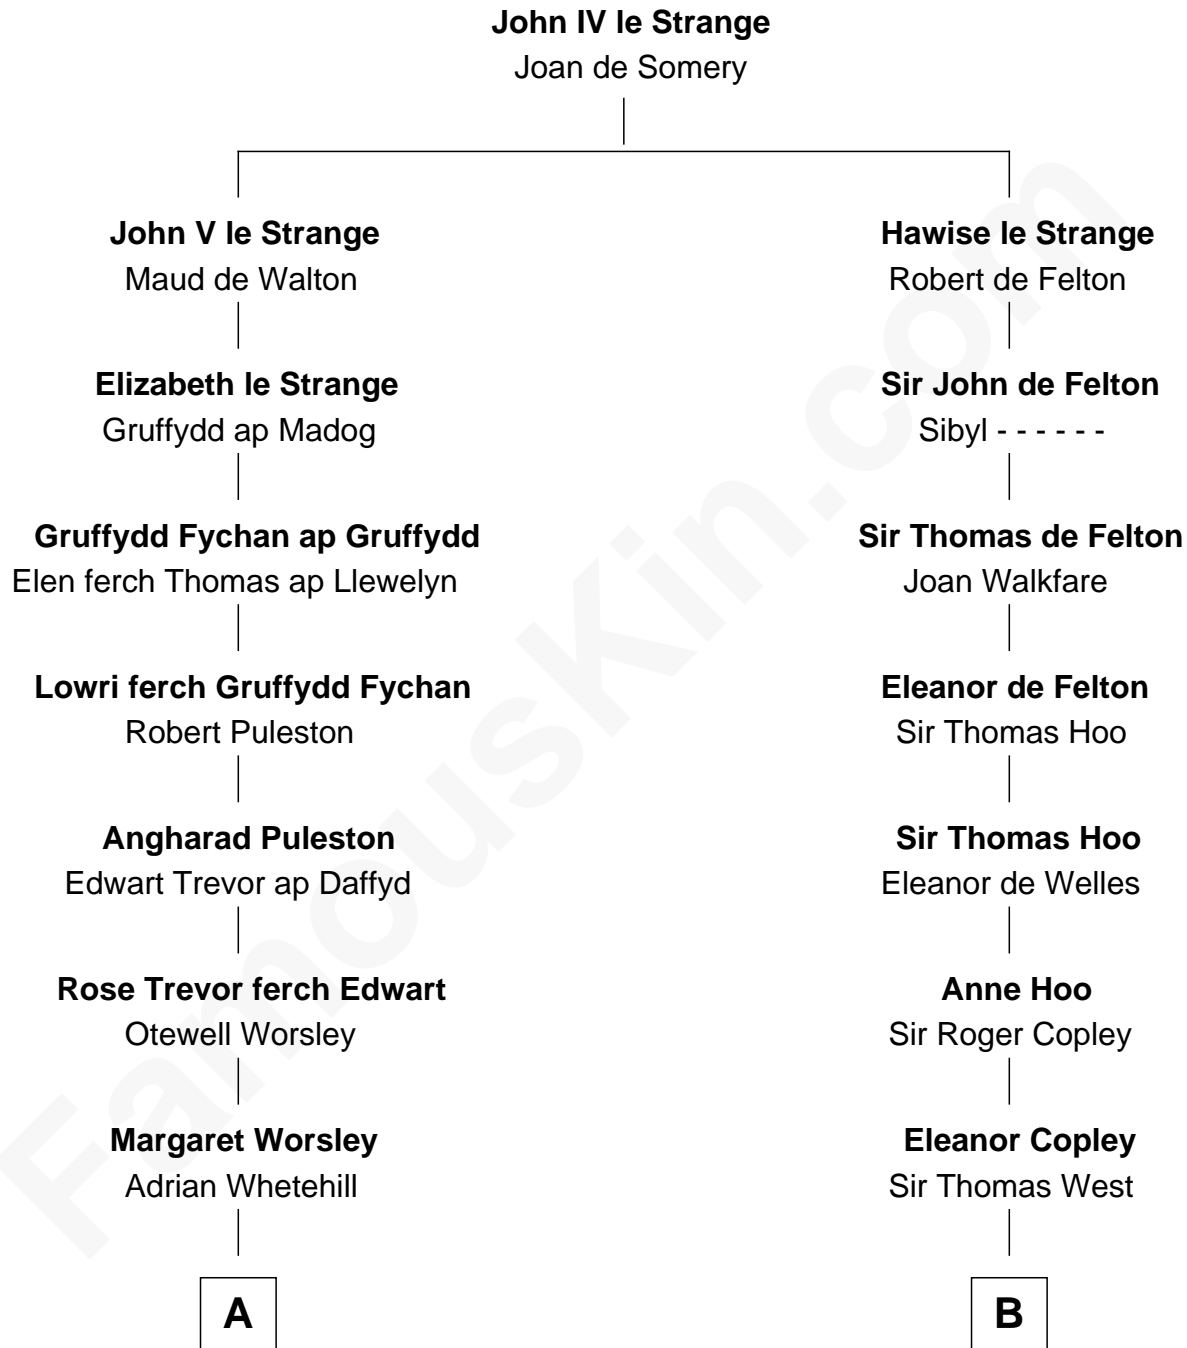

FamousKin.com

Relationship Chart of

Jane (Appleton) Pierce

First Lady of President Franklin Pierce

16th cousin 5 times removed of

George H. W. Bush

41st U.S. President

C

—
Susan Montfort Shellman

Samuel Howard Fay

—
Harriet Eleanor Fay

Rev. James Smith Bush

—
Samuel Prescott Bush

Flora Sheldon

—
Prescott Sheldon Bush

Dorothy Wear Walker