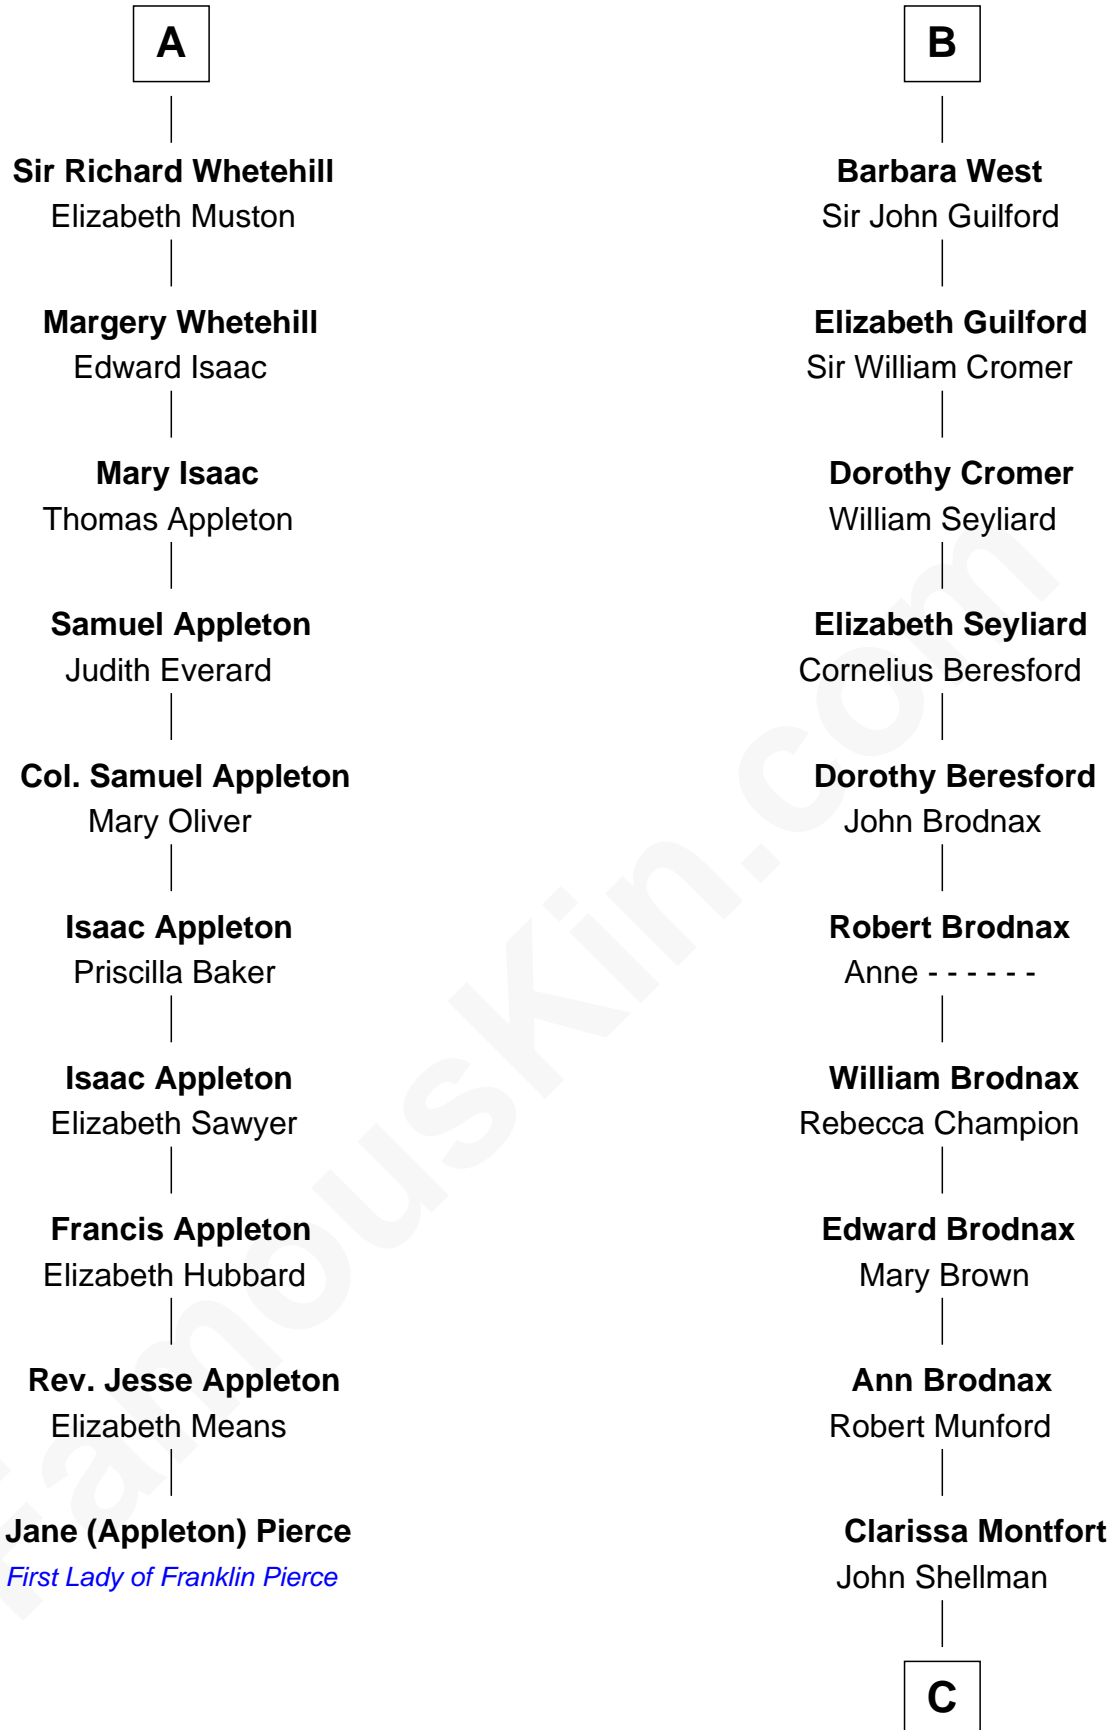

FamousKin.com

Relationship Chart of

Jane (Appleton) Pierce

First Lady of President Franklin Pierce

16th cousin 5 times removed of

George H. W. Bush

41st U.S. President

C

—
Susan Montfort Shellman

Samuel Howard Fay

—
Harriet Eleanor Fay

Rev. James Smith Bush

—
Samuel Prescott Bush

Flora Sheldon

—
Prescott Sheldon Bush

Dorothy Wear Walker