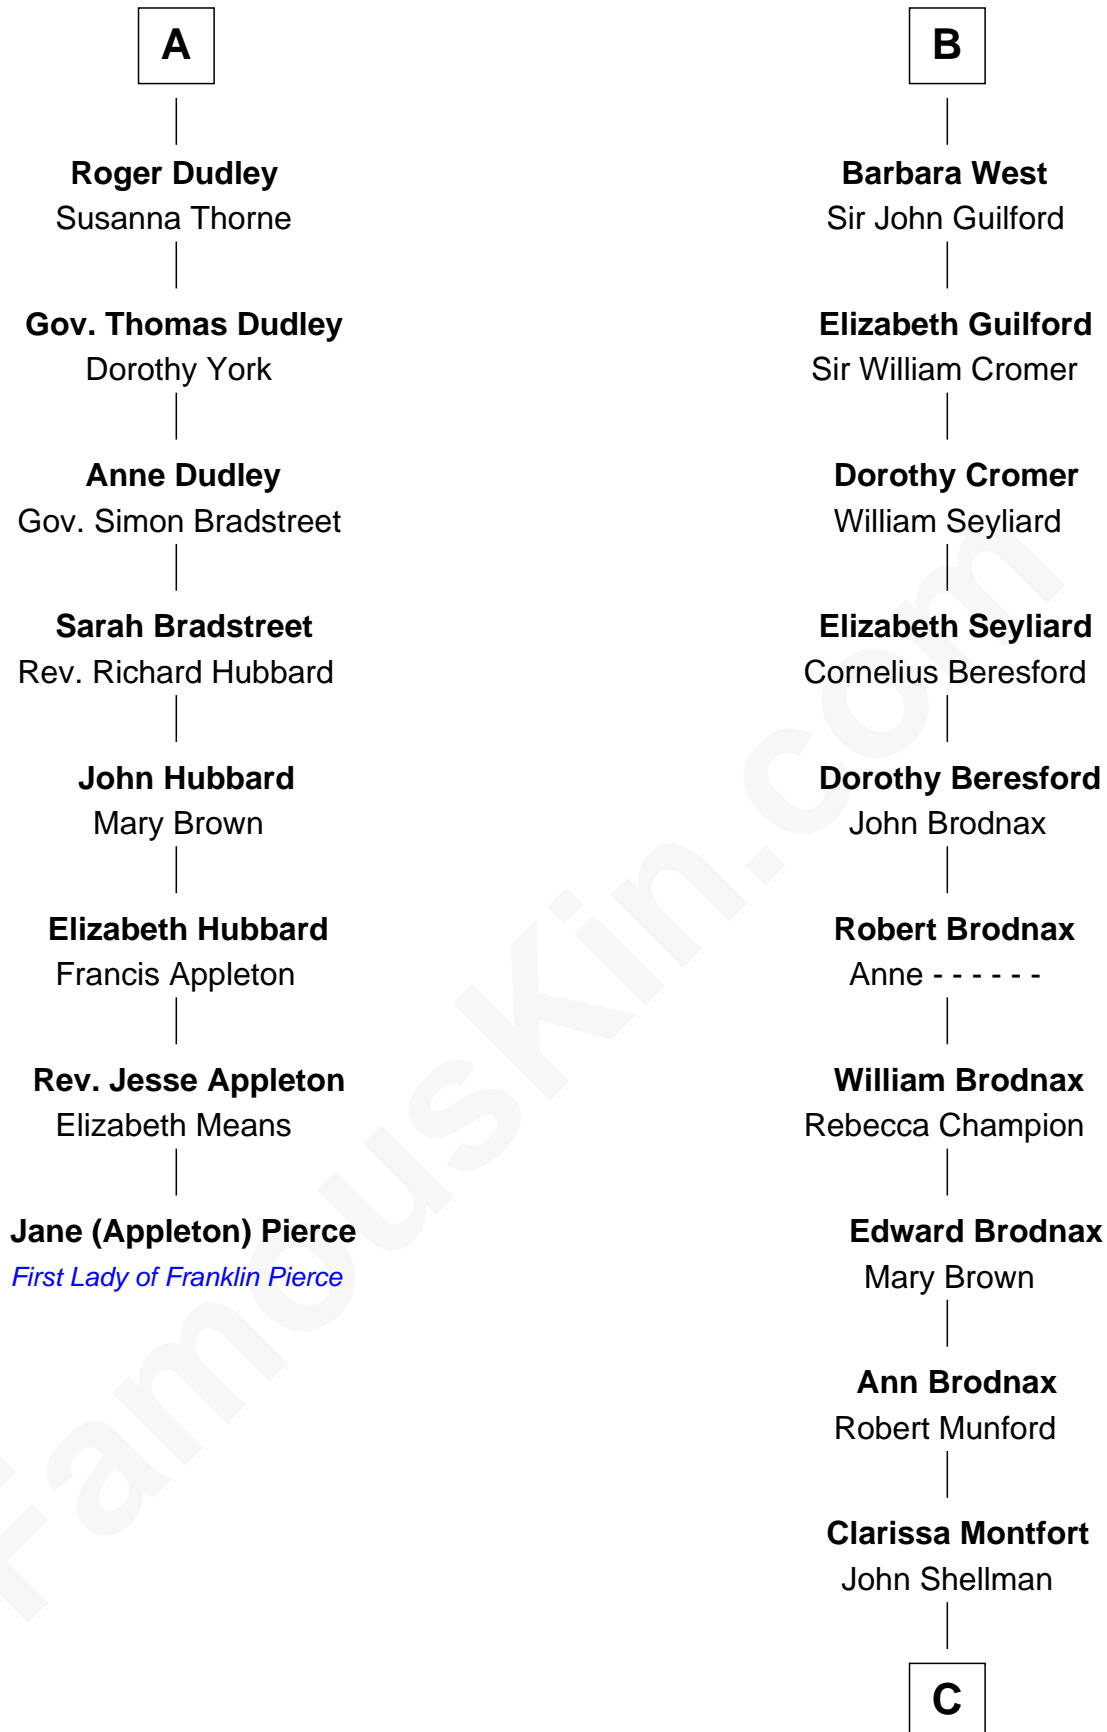

# FamousKin.com

## Relationship Chart of Jane (Appleton) Pierce

First Lady of President Franklin Pierce

14th cousin 7 times removed of

**George H. W. Bush**  
41st U.S. President

**C**

—  
**Susan Montfort Shellman**

Samuel Howard Fay

—  
**Harriet Eleanor Fay**

Rev. James Smith Bush

—  
**Samuel Prescott Bush**

Flora Sheldon

—  
**Prescott Sheldon Bush**

Dorothy Wear Walker

—  
**George H. W. Bush**

*41st U.S. President*