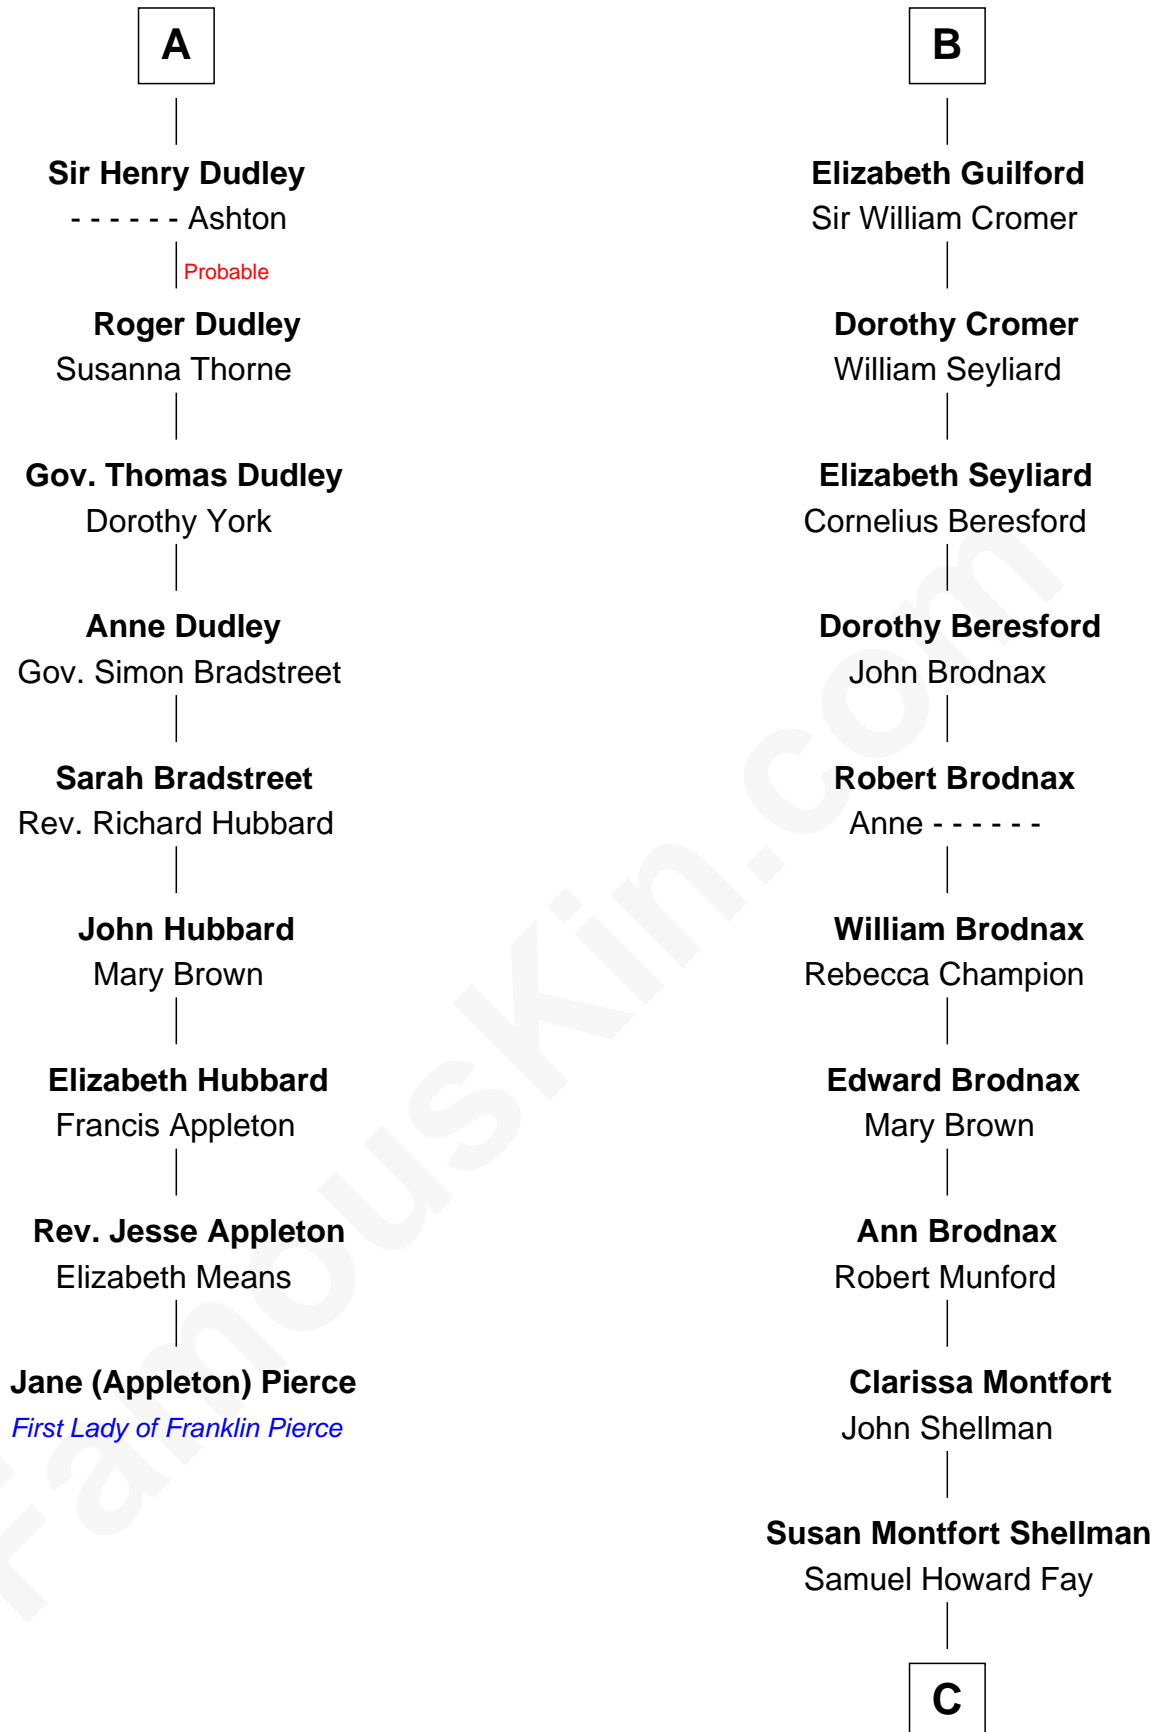

## Relationship Chart of

### Jane (Appleton) Pierce

*First Lady of President Franklin Pierce*

15th cousin 5 times removed of

**George H. W. Bush**

*41st U.S. President*

**Sir Robert de Holland**

Maude la Zouche

**C**

**Harriet Eleanor Fay**  
Rev. James Smith Bush

**Samuel Prescott Bush**  
Flora Sheldon

**Prescott Sheldon Bush**  
Dorothy Wear Walker

**George H. W. Bush**  
*41st U.S. President*

FamousKin.com