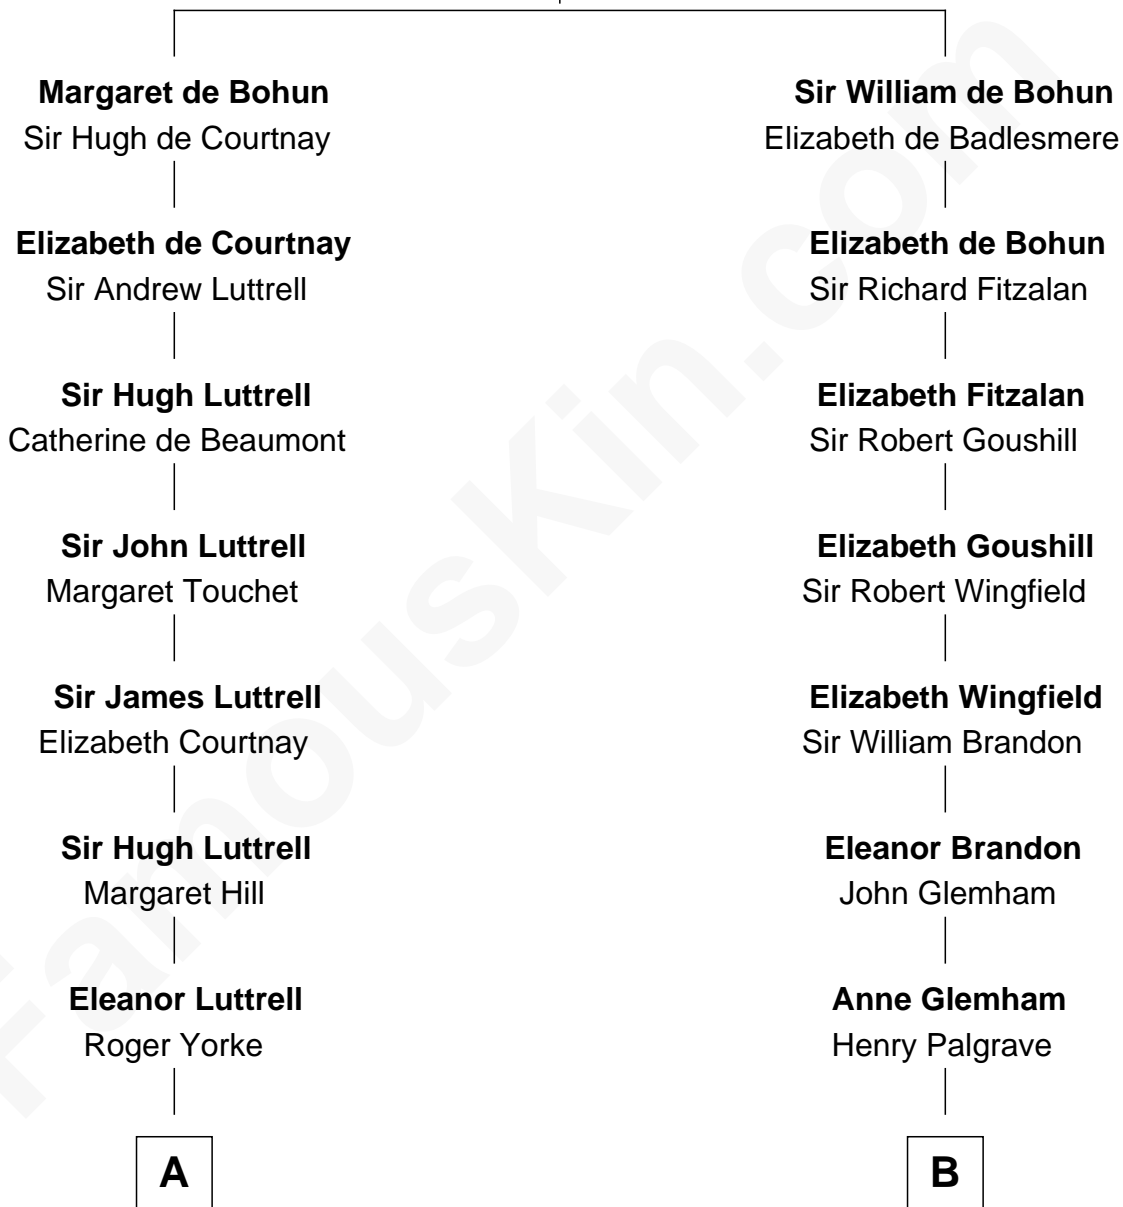

## Relationship Chart of Jane (Appleton) Pierce

*First Lady of President Franklin Pierce*

16th cousin 5 times removed of

**George H. W. Bush**  
*41st U.S. President*

**Humphrey de Bohun**  
Elizabeth Plantagenet

**C**

—  
**Samuel Howard Fay**  
Susan Montfort Shellman

—  
**Harriet Eleanor Fay**  
Rev. James Smith Bush

—  
**Samuel Prescott Bush**  
Flora Sheldon

—  
**Prescott Sheldon Bush**  
Dorothy Wear Walker

—  
**George H. W. Bush**  
*41st U.S. President*