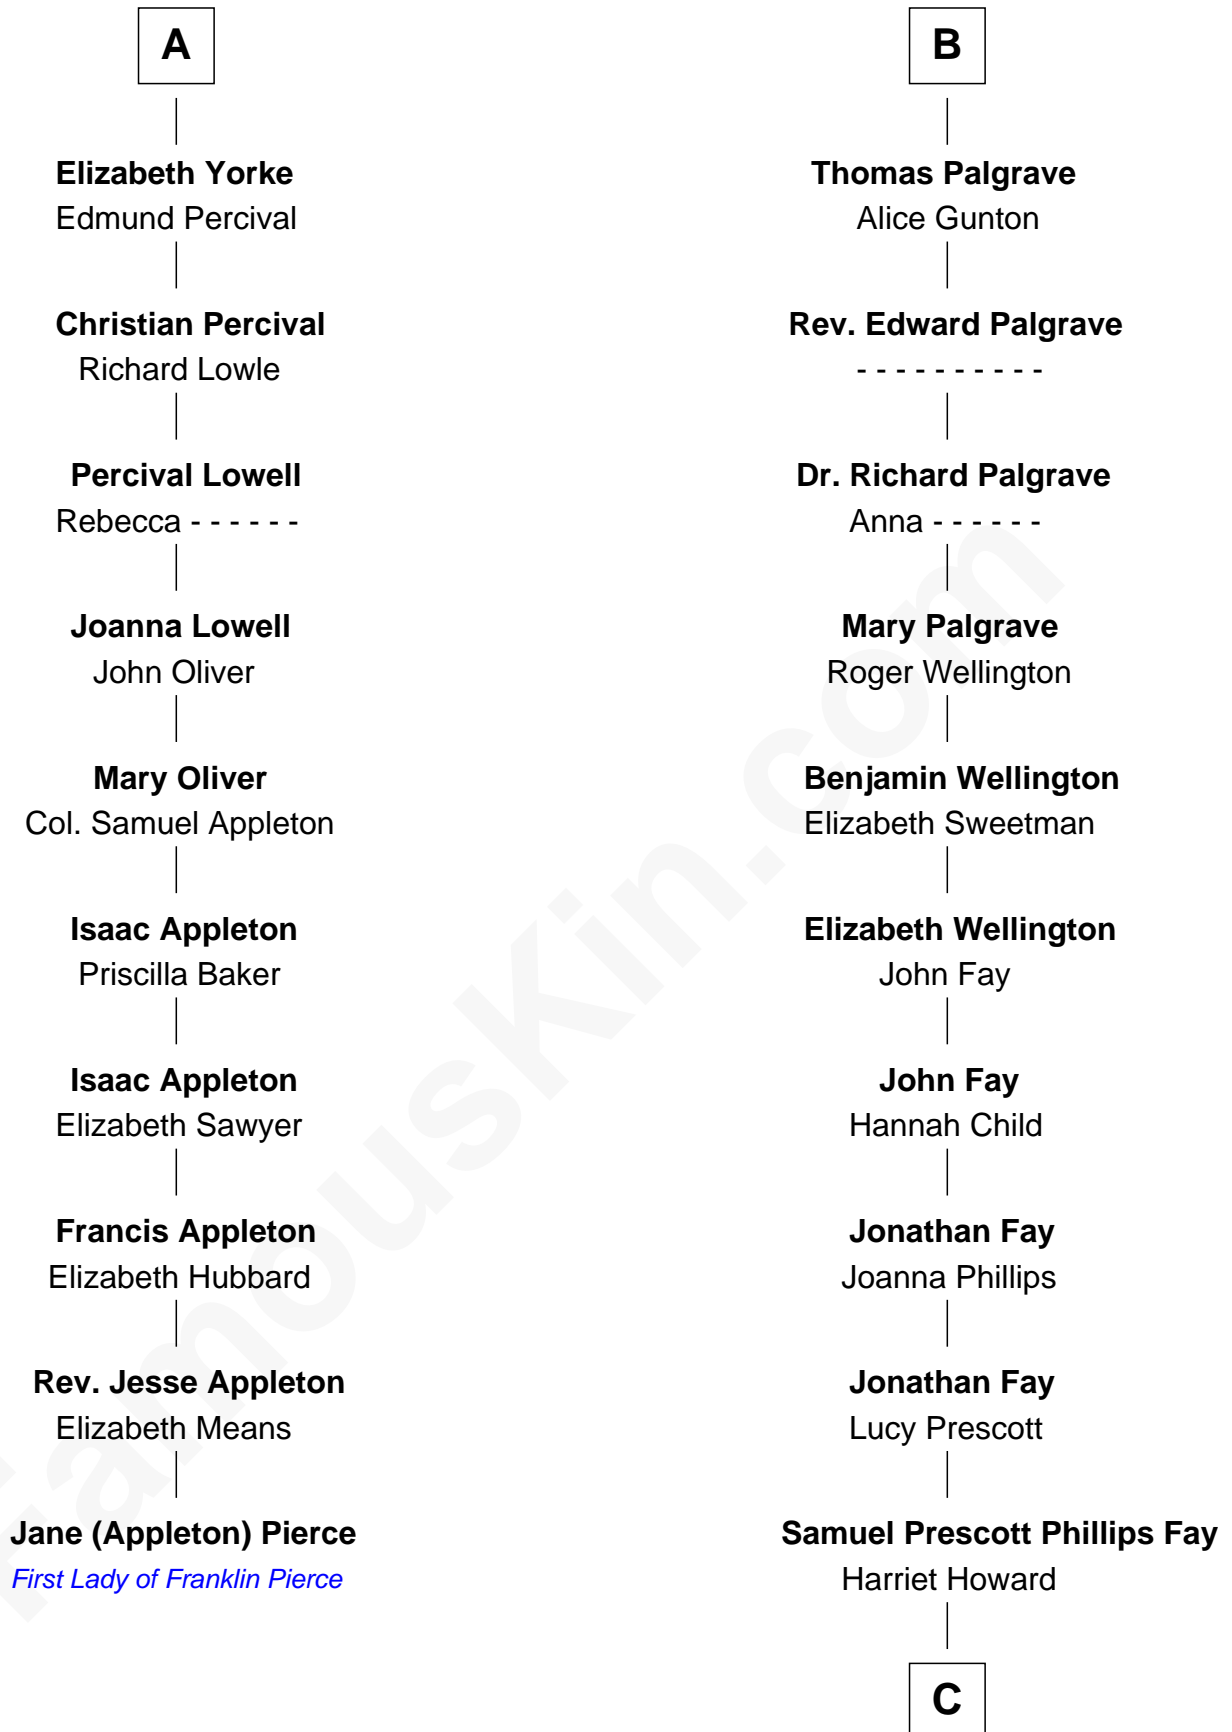

## Relationship Chart of Jane (Appleton) Pierce

*First Lady of President Franklin Pierce*

16th cousin 5 times removed of

**George H. W. Bush**  
*41st U.S. President*

**Humphrey de Bohun**  
Elizabeth Plantagenet

**C**

—  
**Samuel Howard Fay**  
Susan Montfort Shellman

—  
**Harriet Eleanor Fay**  
Rev. James Smith Bush

—  
**Samuel Prescott Bush**  
Flora Sheldon

—  
**Prescott Sheldon Bush**  
Dorothy Wear Walker

—  
**George H. W. Bush**  
*41st U.S. President*