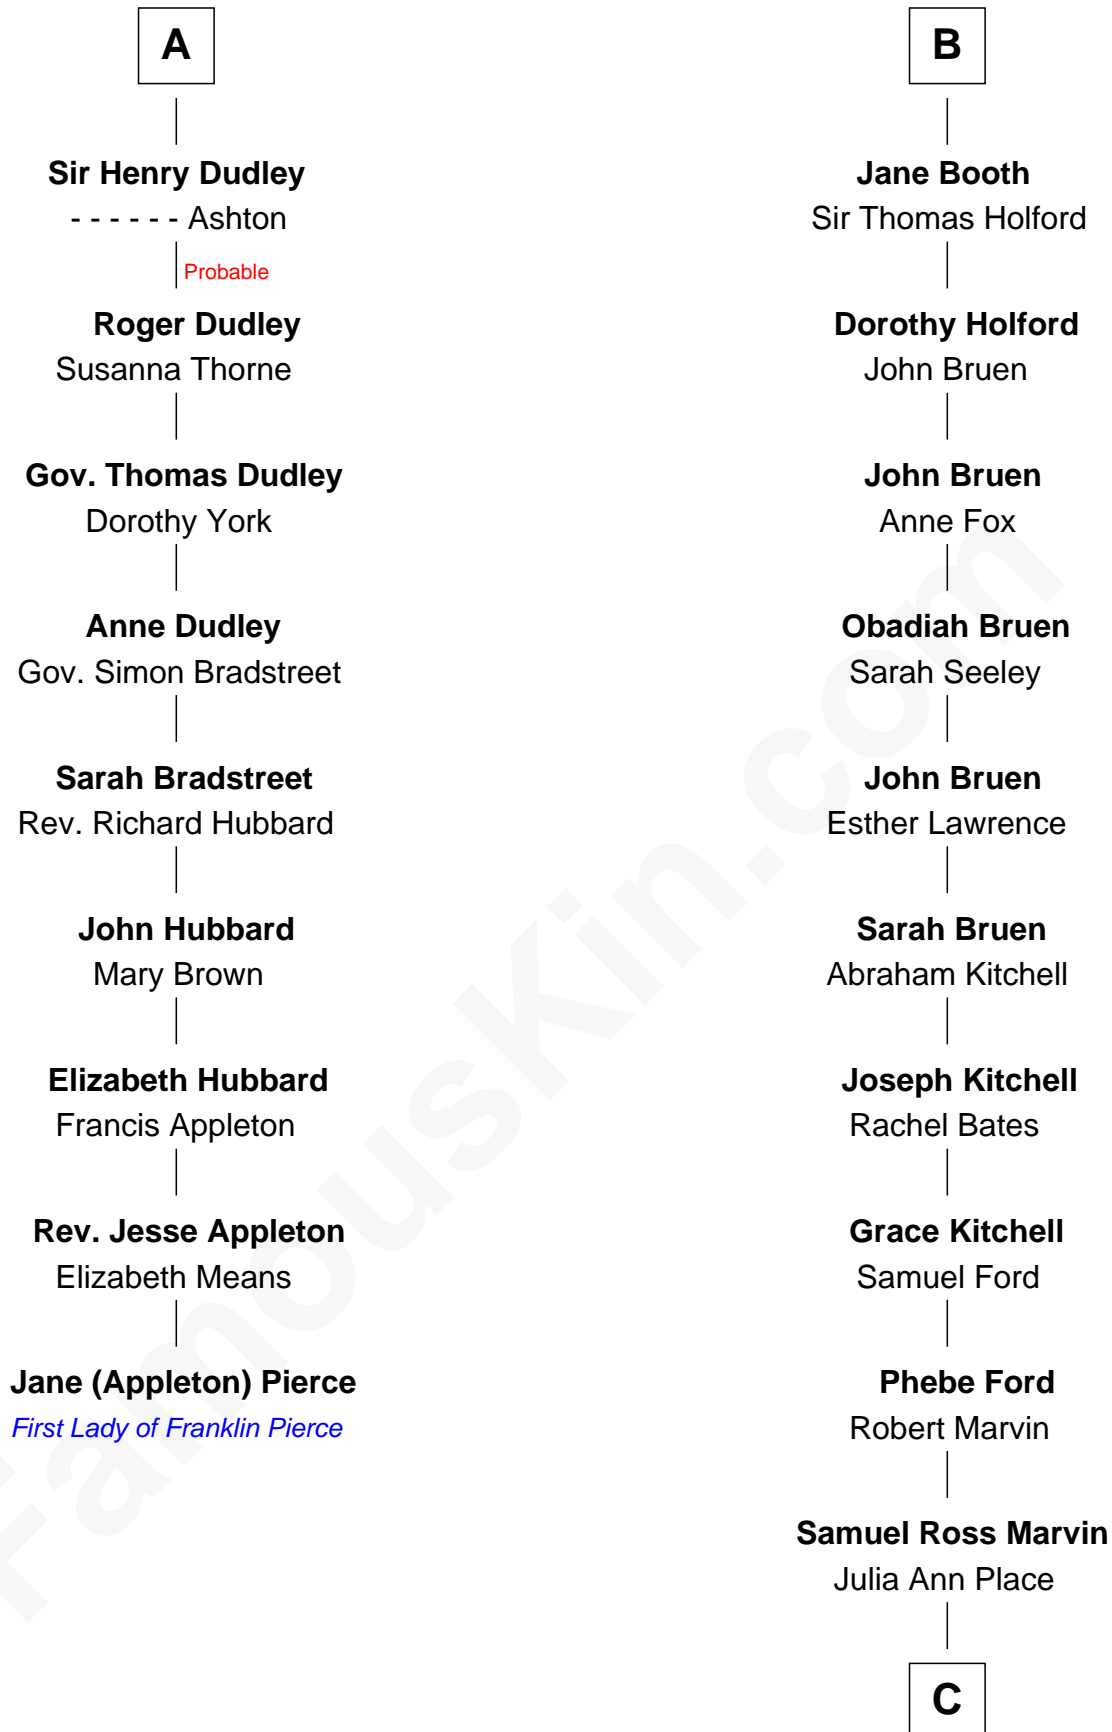

FamousKin.com

Relationship Chart of

Jane (Appleton) Pierce

First Lady of President Franklin Pierce

15th cousin 5 times removed of

Barbara (Pierce) Bush

First Lady of President George H.W. Bush

C

Jerome Place Marvin

Martha Ann Stokes

Mabel Marvin

Scott Pierce

Marvin Pierce

Pauline Robinson

Barbara (Pierce) Bush

First Lady of George H.W. Bush