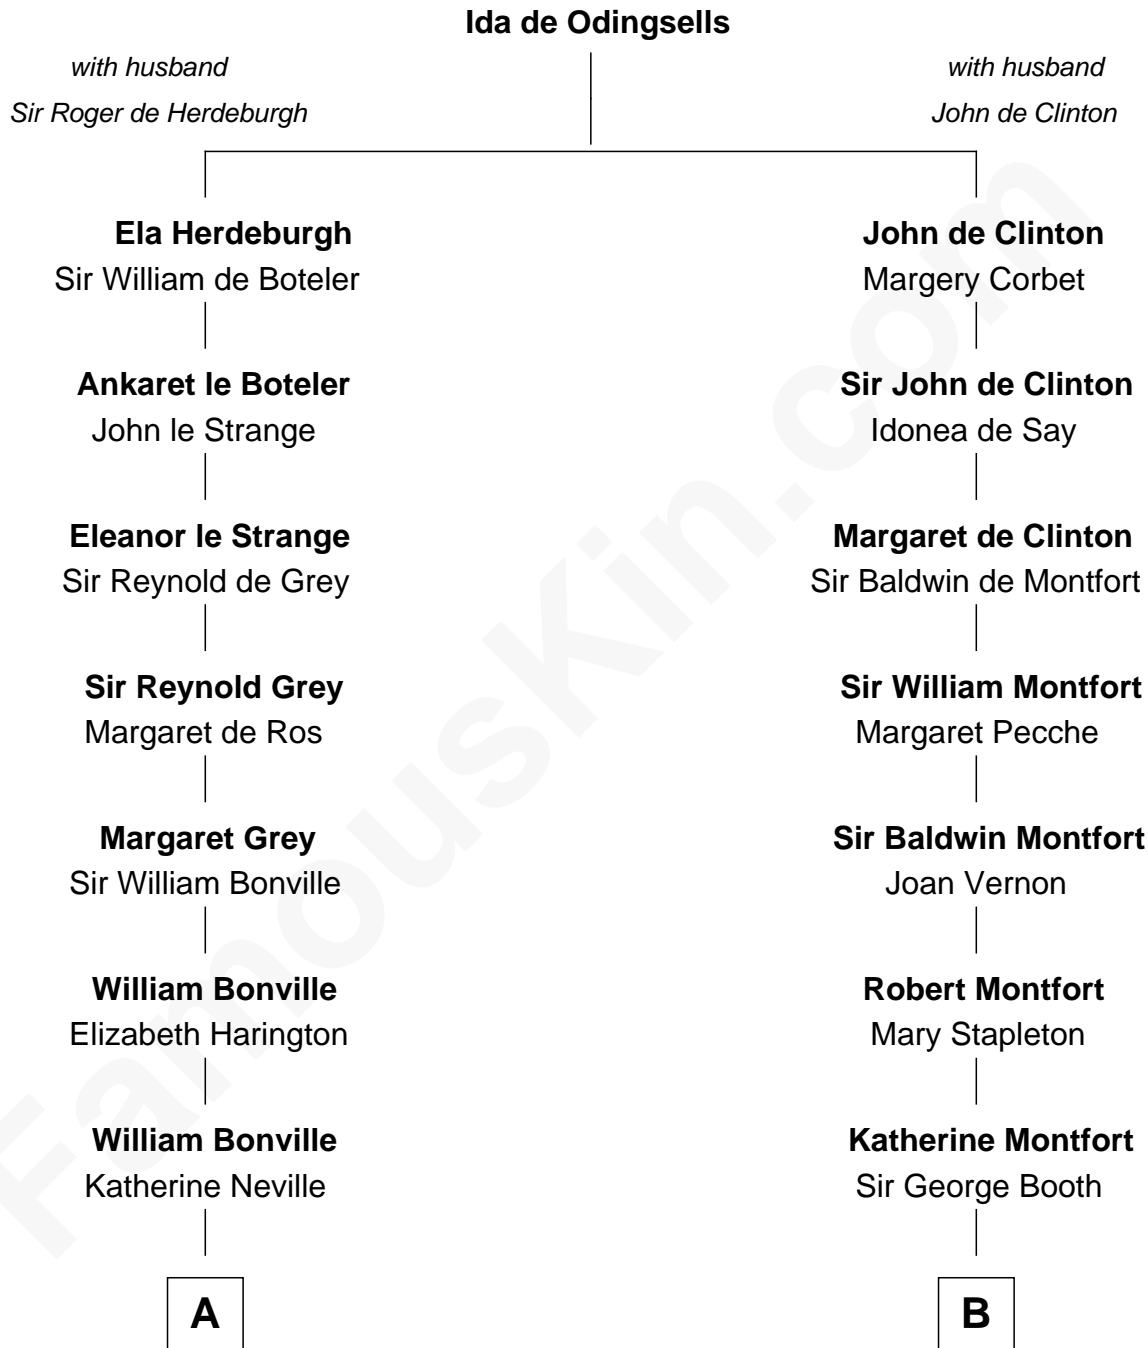

FamousKin.com

Relationship Chart of

Jane (Appleton) Pierce

First Lady of President Franklin Pierce

17th cousin 4 times removed of

Barbara (Pierce) Bush

First Lady of President George H.W. Bush

C

Samuel Ross Marvin

Julia Ann Place

Jerome Place Marvin

Martha Ann Stokes

Mabel Marvin

Scott Pierce

Marvin Pierce

Pauline Robinson

Barbara (Pierce) Bush

First Lady of George H.W. Bush