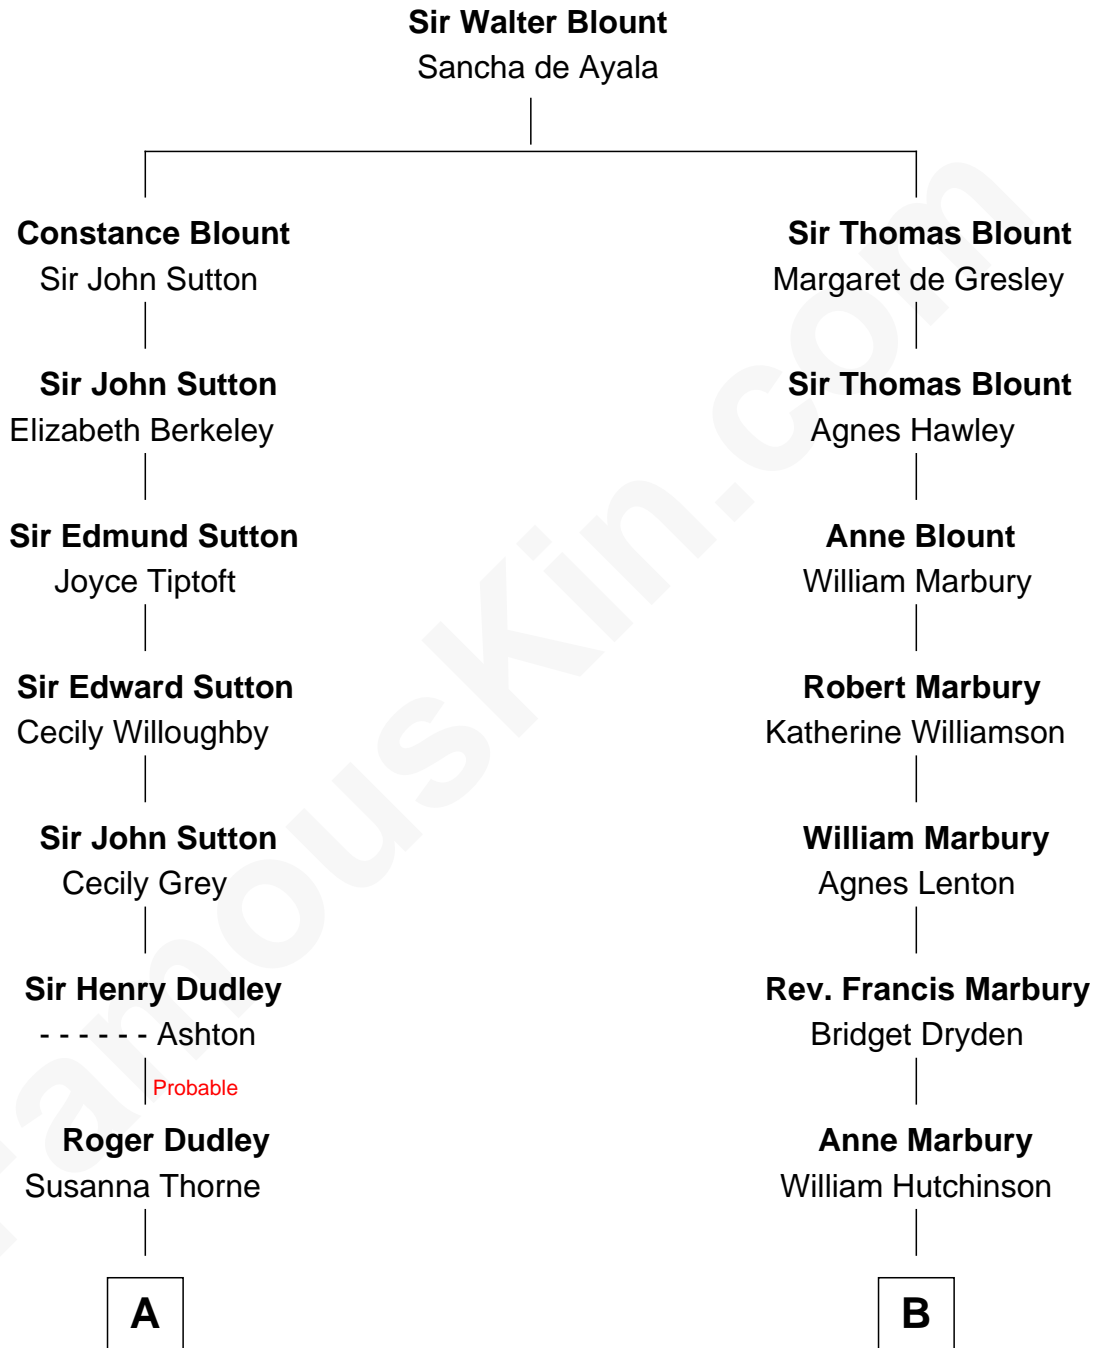

FamousKin.com

Relationship Chart of

Jane (Appleton) Pierce

First Lady of President Franklin Pierce

13th cousin 6 times removed of

George W. Bush
43rd U.S. President

C

Prescott Sheldon Bush

Dorothy Wear Walker

George Herbert Walker Bush

Barbara Pierce

George W. Bush

43rd U.S. President

FamousKin.com