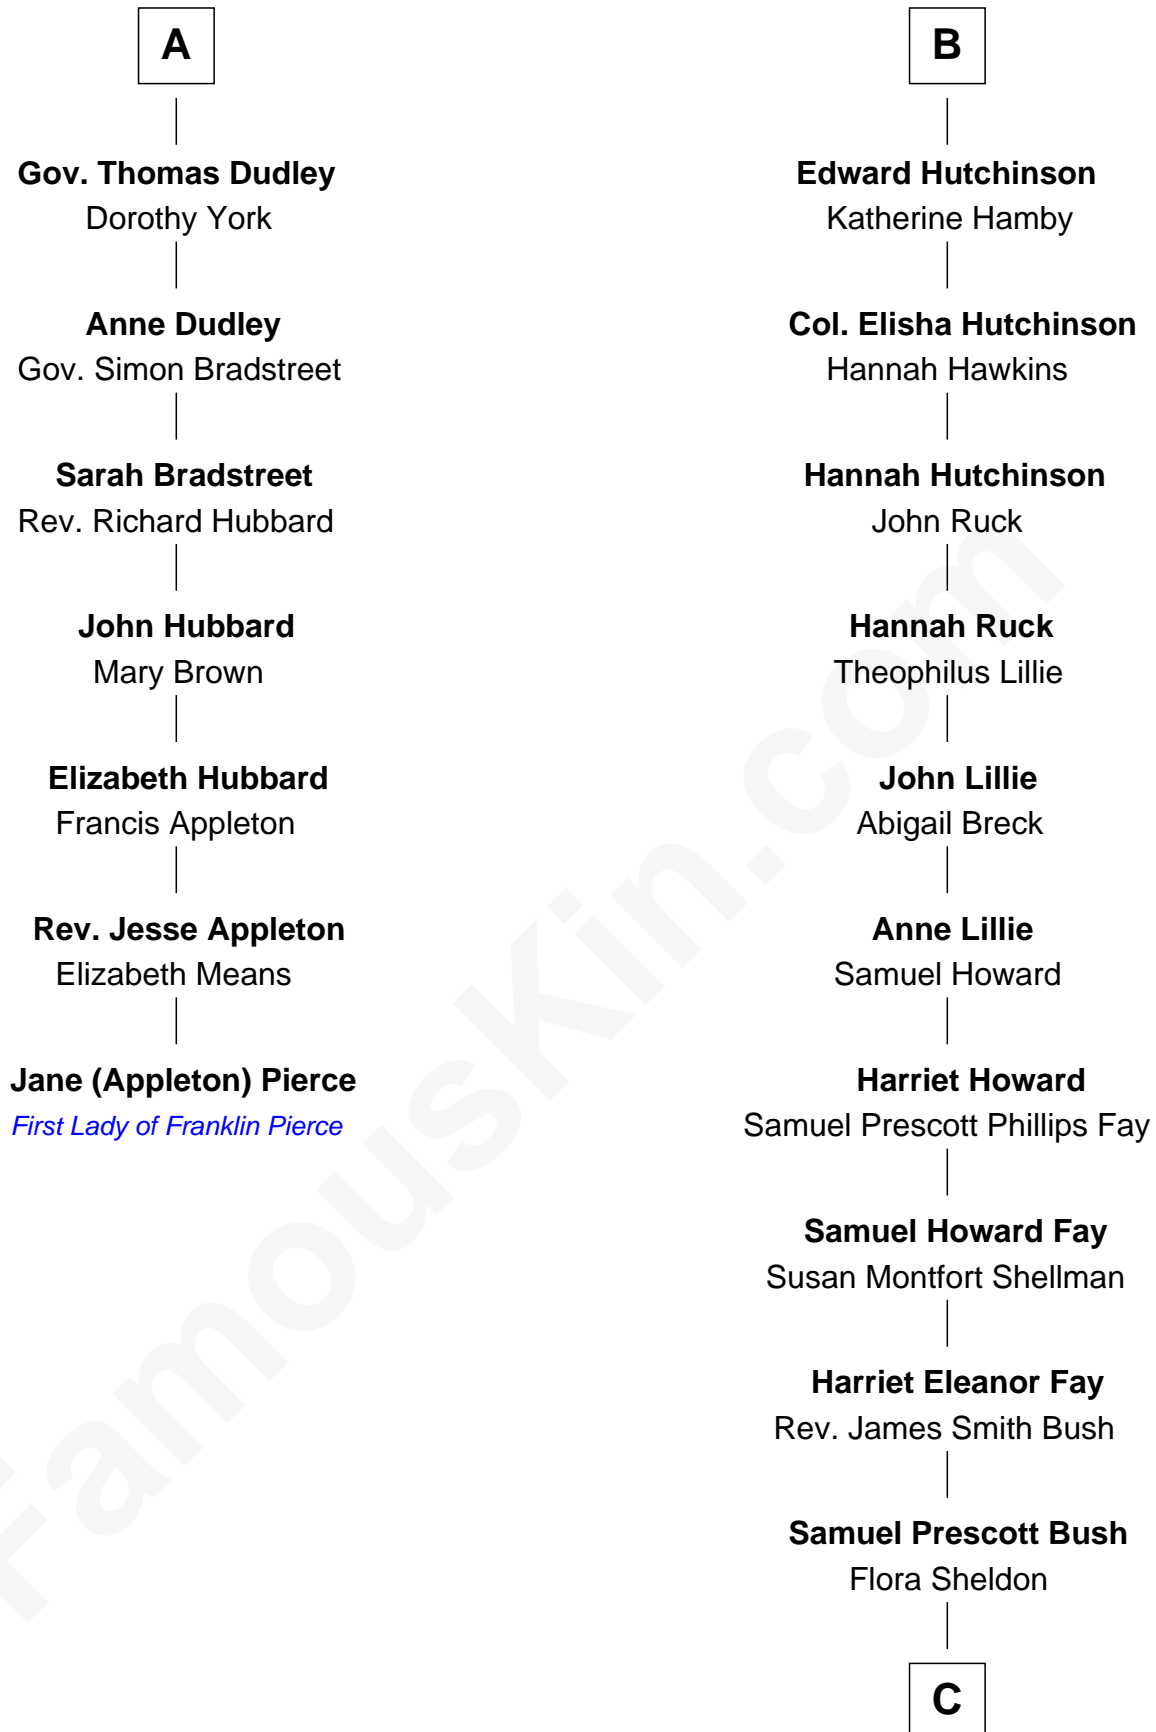

FamousKin.com

Relationship Chart of

Jane (Appleton) Pierce

First Lady of President Franklin Pierce

13th cousin 6 times removed of

George W. Bush
43rd U.S. President

C

Prescott Sheldon Bush

Dorothy Wear Walker

George Herbert Walker Bush

Barbara Pierce

George W. Bush

43rd U.S. President

FamousKin.com