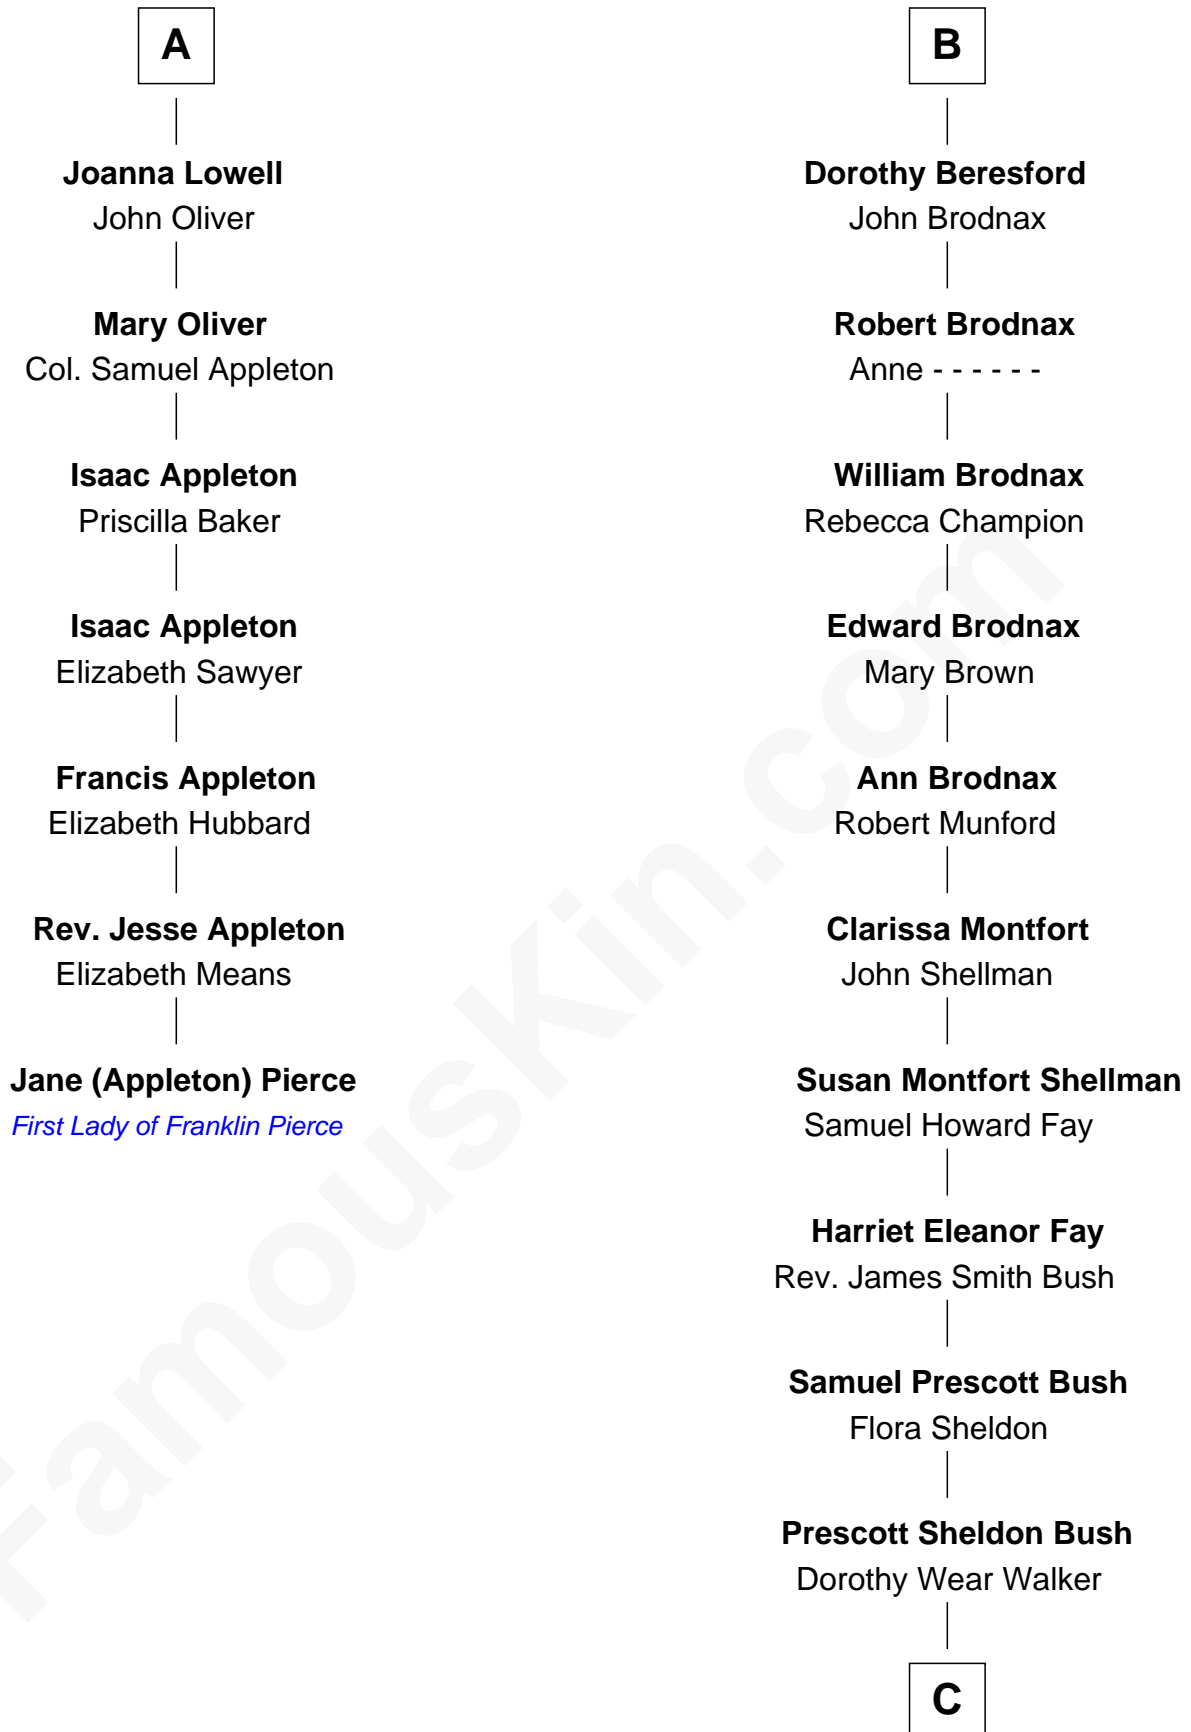

FamousKin.com

Relationship Chart of

Jane (Appleton) Pierce

First Lady of President Franklin Pierce

13th cousin 5 times removed of

George W. Bush
43rd U.S. President

Sir Walter Hungerford
Katherine Peverell

Elizabeth Hungerford
Sir Philip Courtenay

Elizabeth Courtnay
Sir James Luttrell

Sir Hugh Luttrell
Margaret Hill

Eleanor Luttrell
Roger Yorke

Elizabeth Yorke
Edmund Percival

Christian Percival
Richard Lowle

Percival Lowell
Rebecca - - - - -

A

Sir Robert Hungerford
Margaret Botreaux

Katherine Hungerford
Sir Richard West

Sir Thomas West
Eleanor Copley

Barbara West
Sir John Guilford

Elizabeth Guilford
Sir William Cromer

Dorothy Cromer
William Seyliard

Elizabeth Seyliard
Cornelius Beresford

B

C

George Herbert Walker Bush

Barbara Pierce

George W. Bush

43rd U.S. President

FamousKin.com