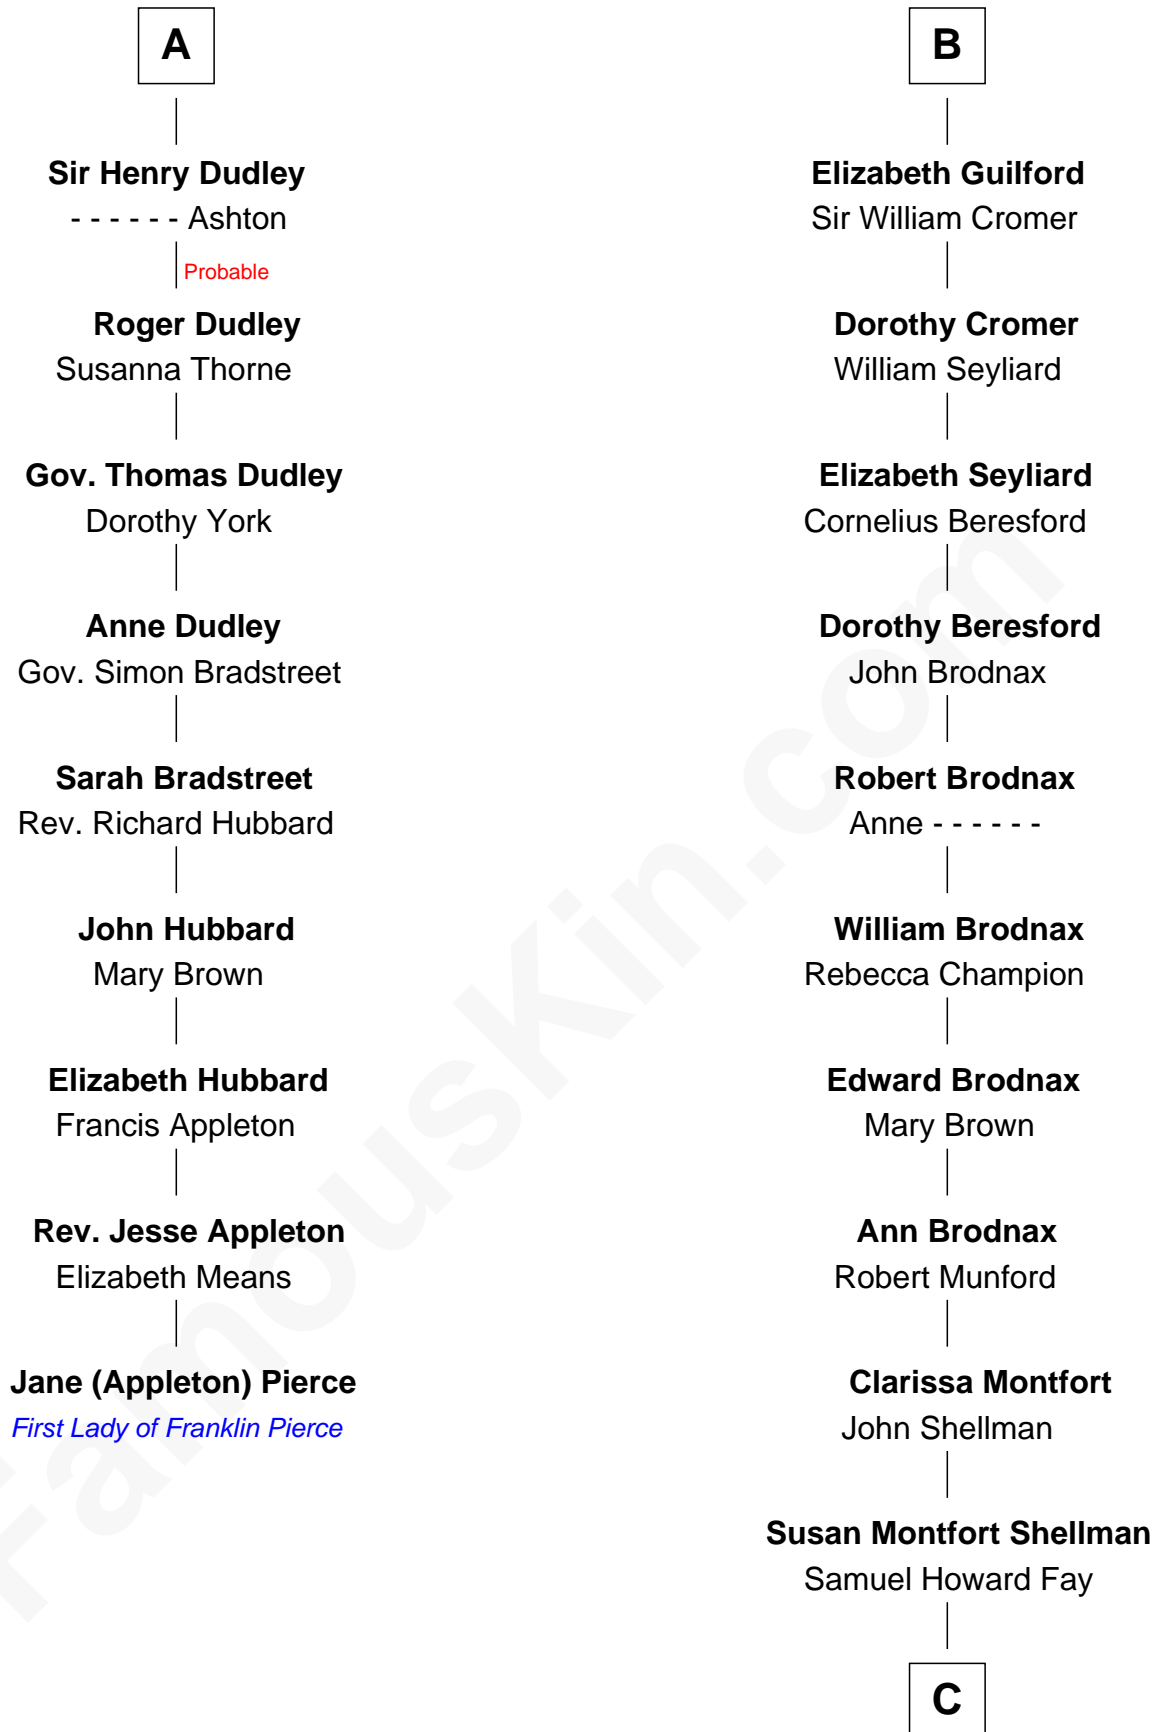

## Relationship Chart of

### Jane (Appleton) Pierce

*First Lady of President Franklin Pierce*

15th cousin 6 times removed of

**George W. Bush**  
*43rd U.S. President*

**Sir Robert de Holland**  
Maude la Zouche

**C**

**Harriet Eleanor Fay**  
Rev. James Smith Bush

**Samuel Prescott Bush**  
Flora Sheldon

**Prescott Sheldon Bush**  
Dorothy Wear Walker

**George Herbert Walker Bush**  
Barbara Pierce

**George W. Bush**  
*43rd U.S. President*

FamousKin.com