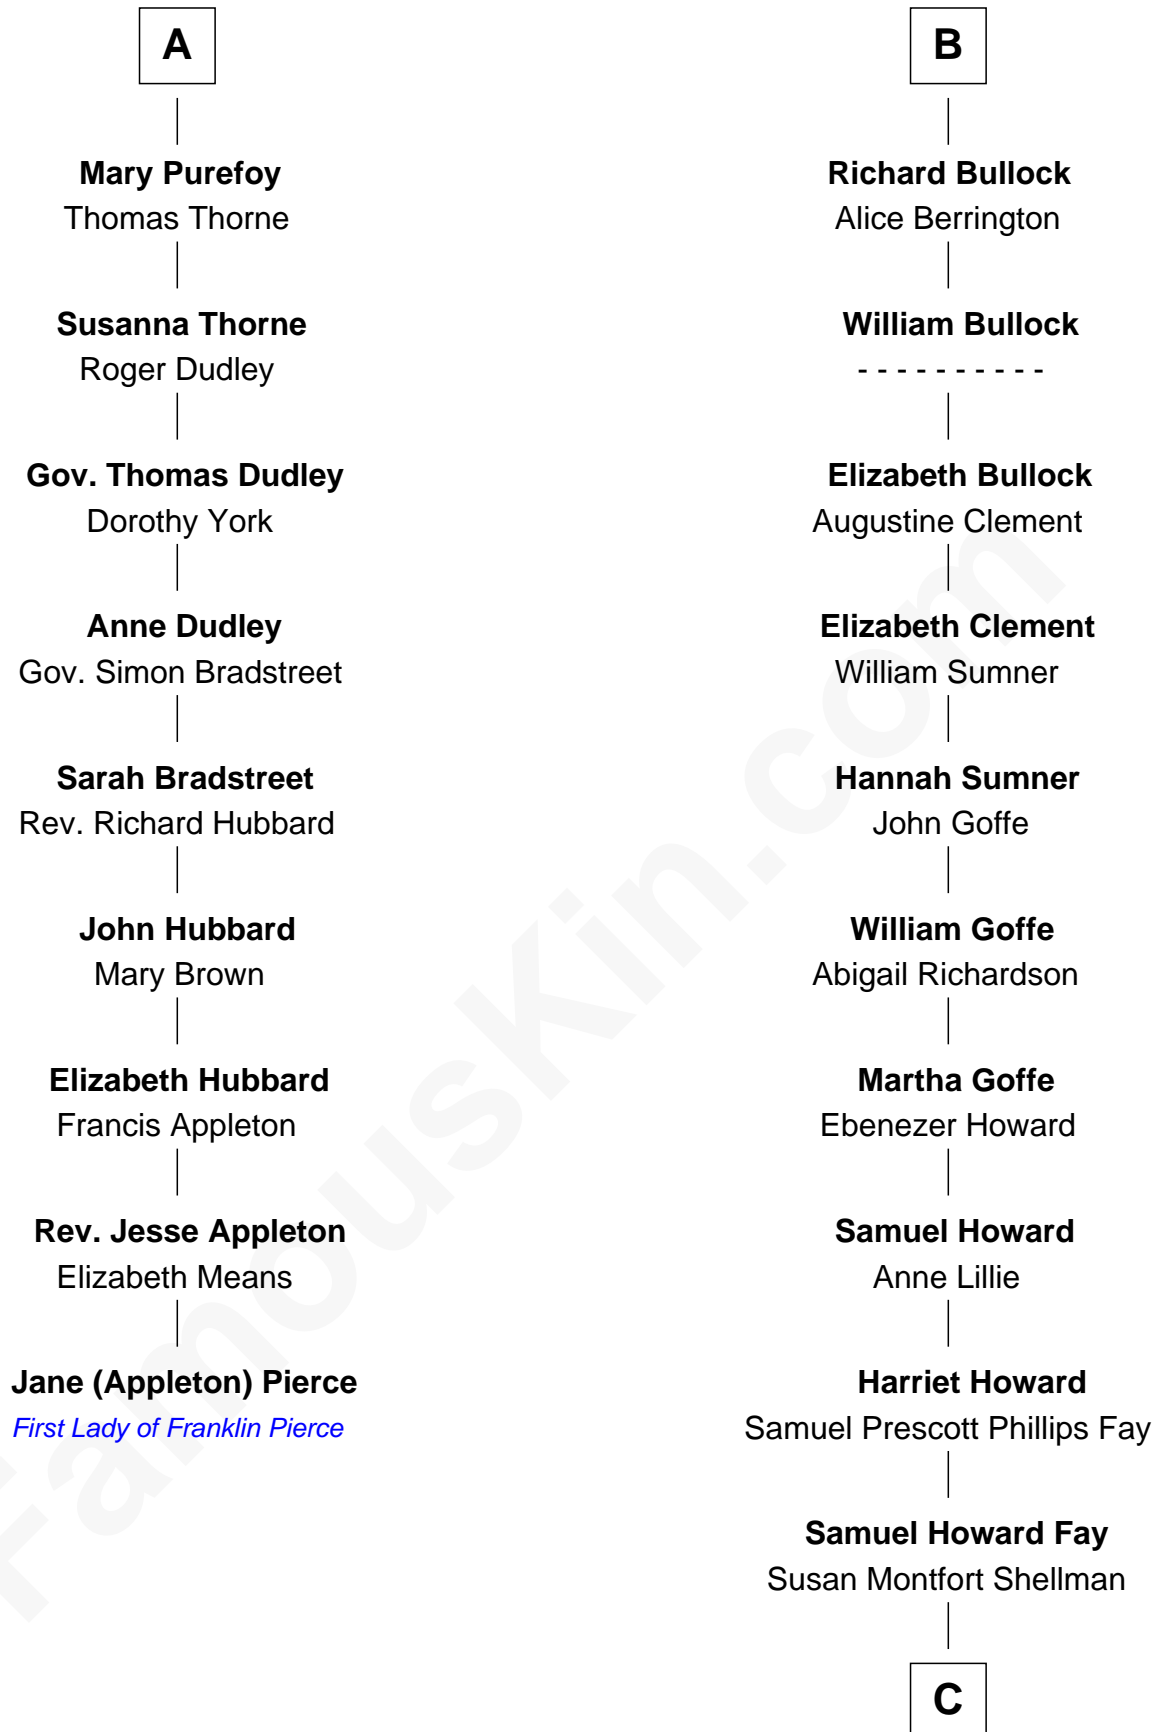

FamousKin.com

Relationship Chart of

Jane (Appleton) Pierce

First Lady of President Franklin Pierce

15th cousin 6 times removed of

George W. Bush
43rd U.S. President

Sir John Howard
Alice de Bois

Joan Howard
Sir Peter de Brewes

Beatrice Brewes
Sir Hugh Shirley

Sir Ralph Shirley
Joan Basset

Beatrice Shirley
John Brome

Isabel Brome
John Denton

Alice Denton
Nicholas Purefoy

Edward Purefoy
Anne Fettiplace

A

Sir Robert Howard
Margaret de Scales

Sir John Howard
Margaret de Plaiz

Sir John Howard
Joan Walton

Elizabeth Howard
Sir John de Vere

Joan de Vere
Sir William Norreys

Margaret Norreys
Gilbert Bullock

Thomas Bullock
Alice Kingsmill

B

C

Harriet Eleanor Fay
Rev. James Smith Bush

Samuel Prescott Bush
Flora Sheldon

Prescott Sheldon Bush
Dorothy Wear Walker

George Herbert Walker Bush
Barbara Pierce

George W. Bush
43rd U.S. President

FamousKin.com