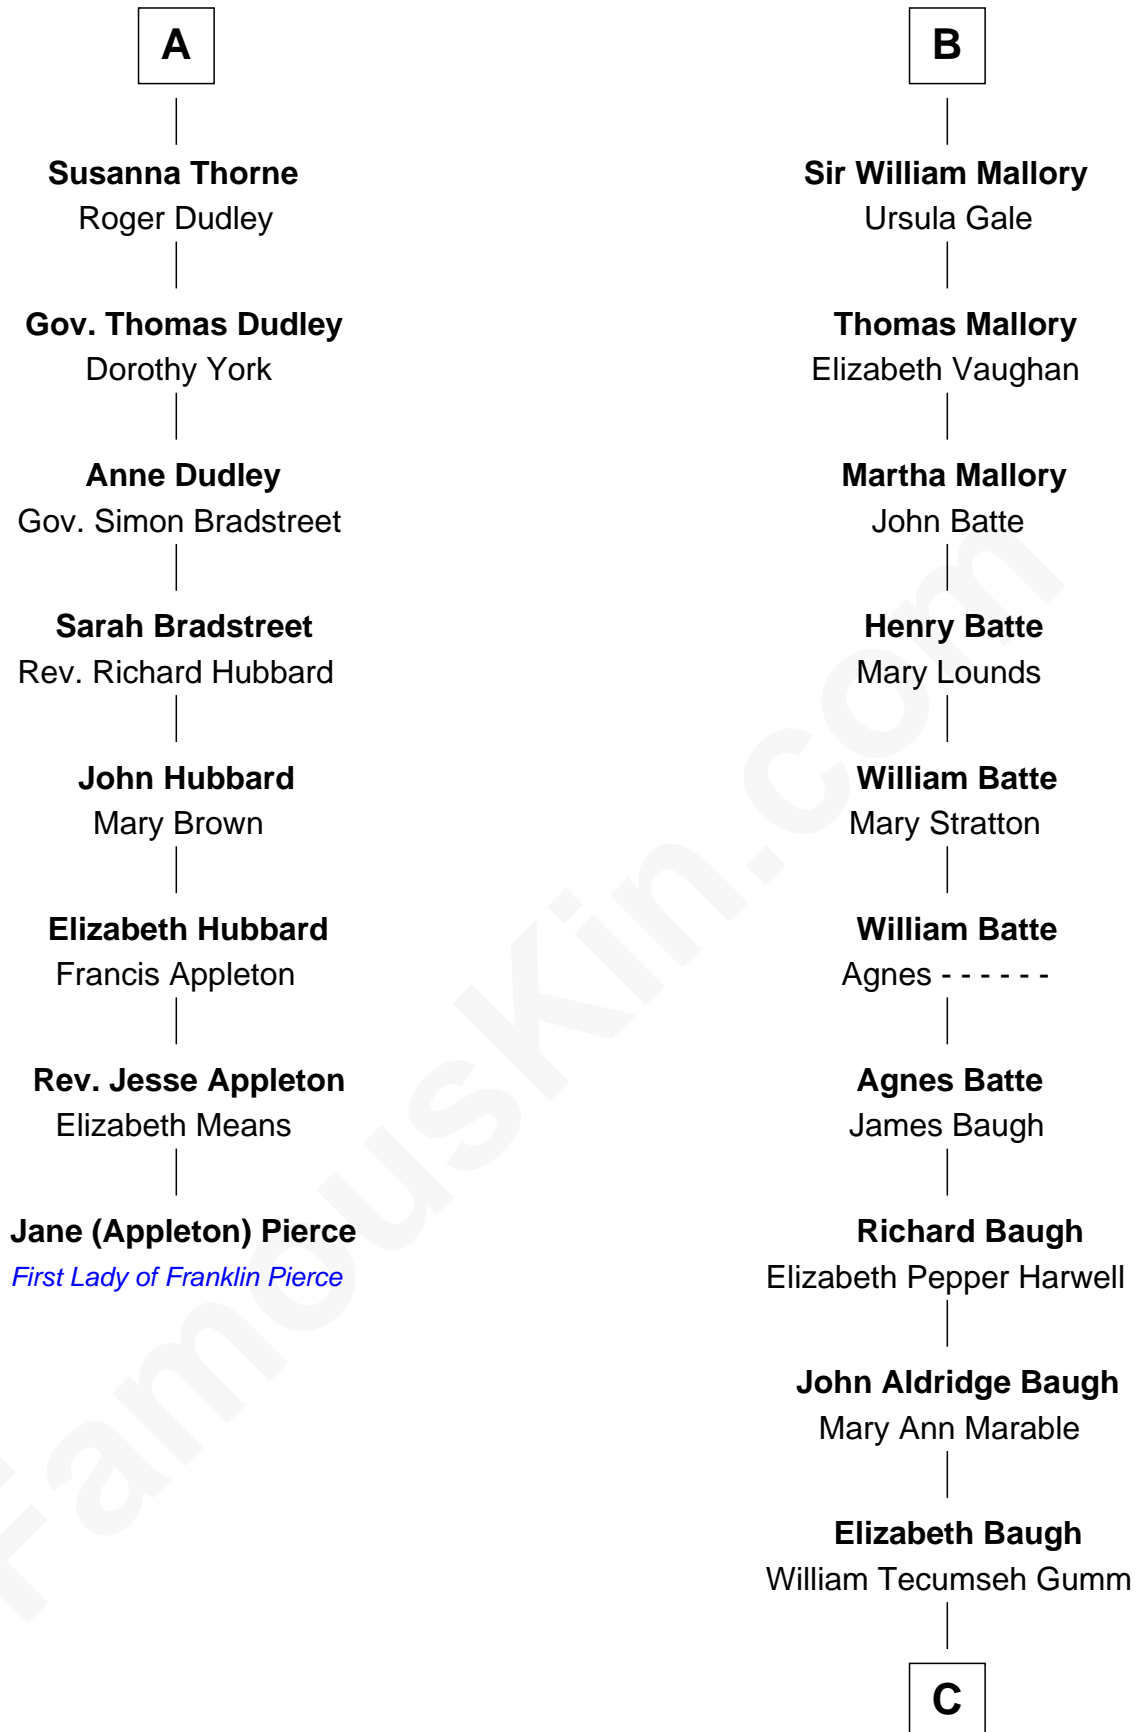

FamousKin.com

Relationship Chart of

Jane (Appleton) Pierce

First Lady of President Franklin Pierce

14th cousin 5 times removed of

Liza Minnelli

Singer and Actress

Sir John Grey

Avice Marmion

C

Francis Avent Gumm

Ethel Marian Milne

Frances Ethel Gumm

Vincent Minnelli

Liza Minnelli

Singer and Actress