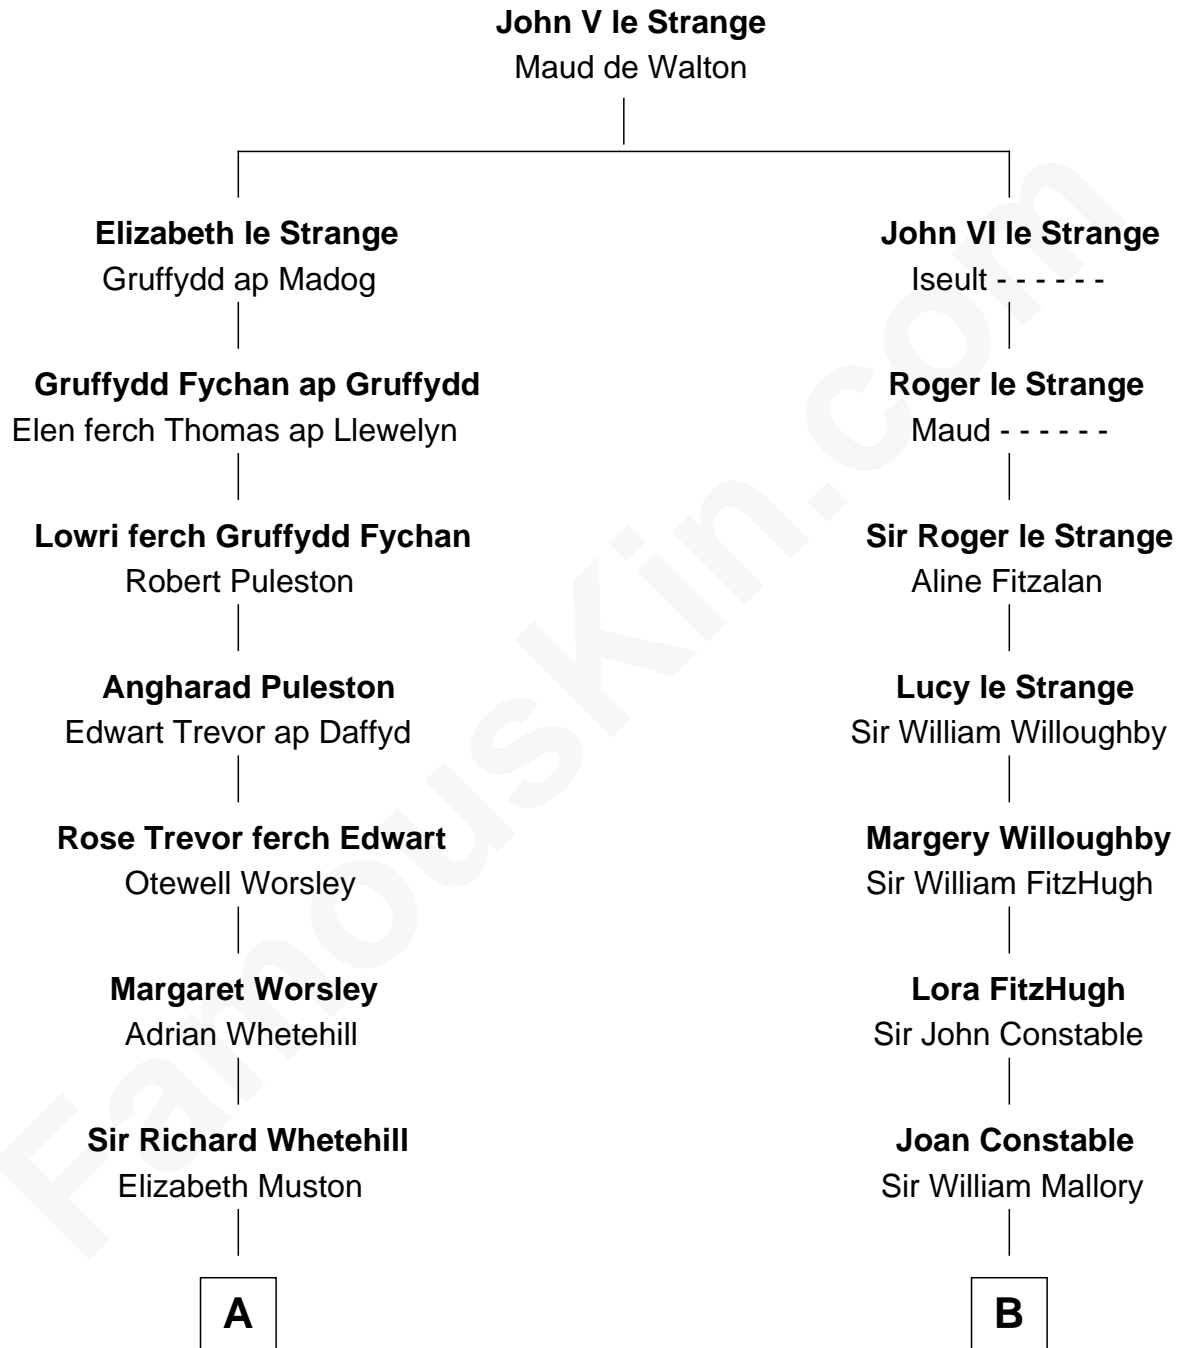

## Relationship Chart of

### Jane (Appleton) Pierce

*First Lady of President Franklin Pierce*

15th cousin 5 times removed of

**Judy Garland**

*Singer and Movie Actress*

**C**

**John Aldridge Baugh**

Mary Ann Marable