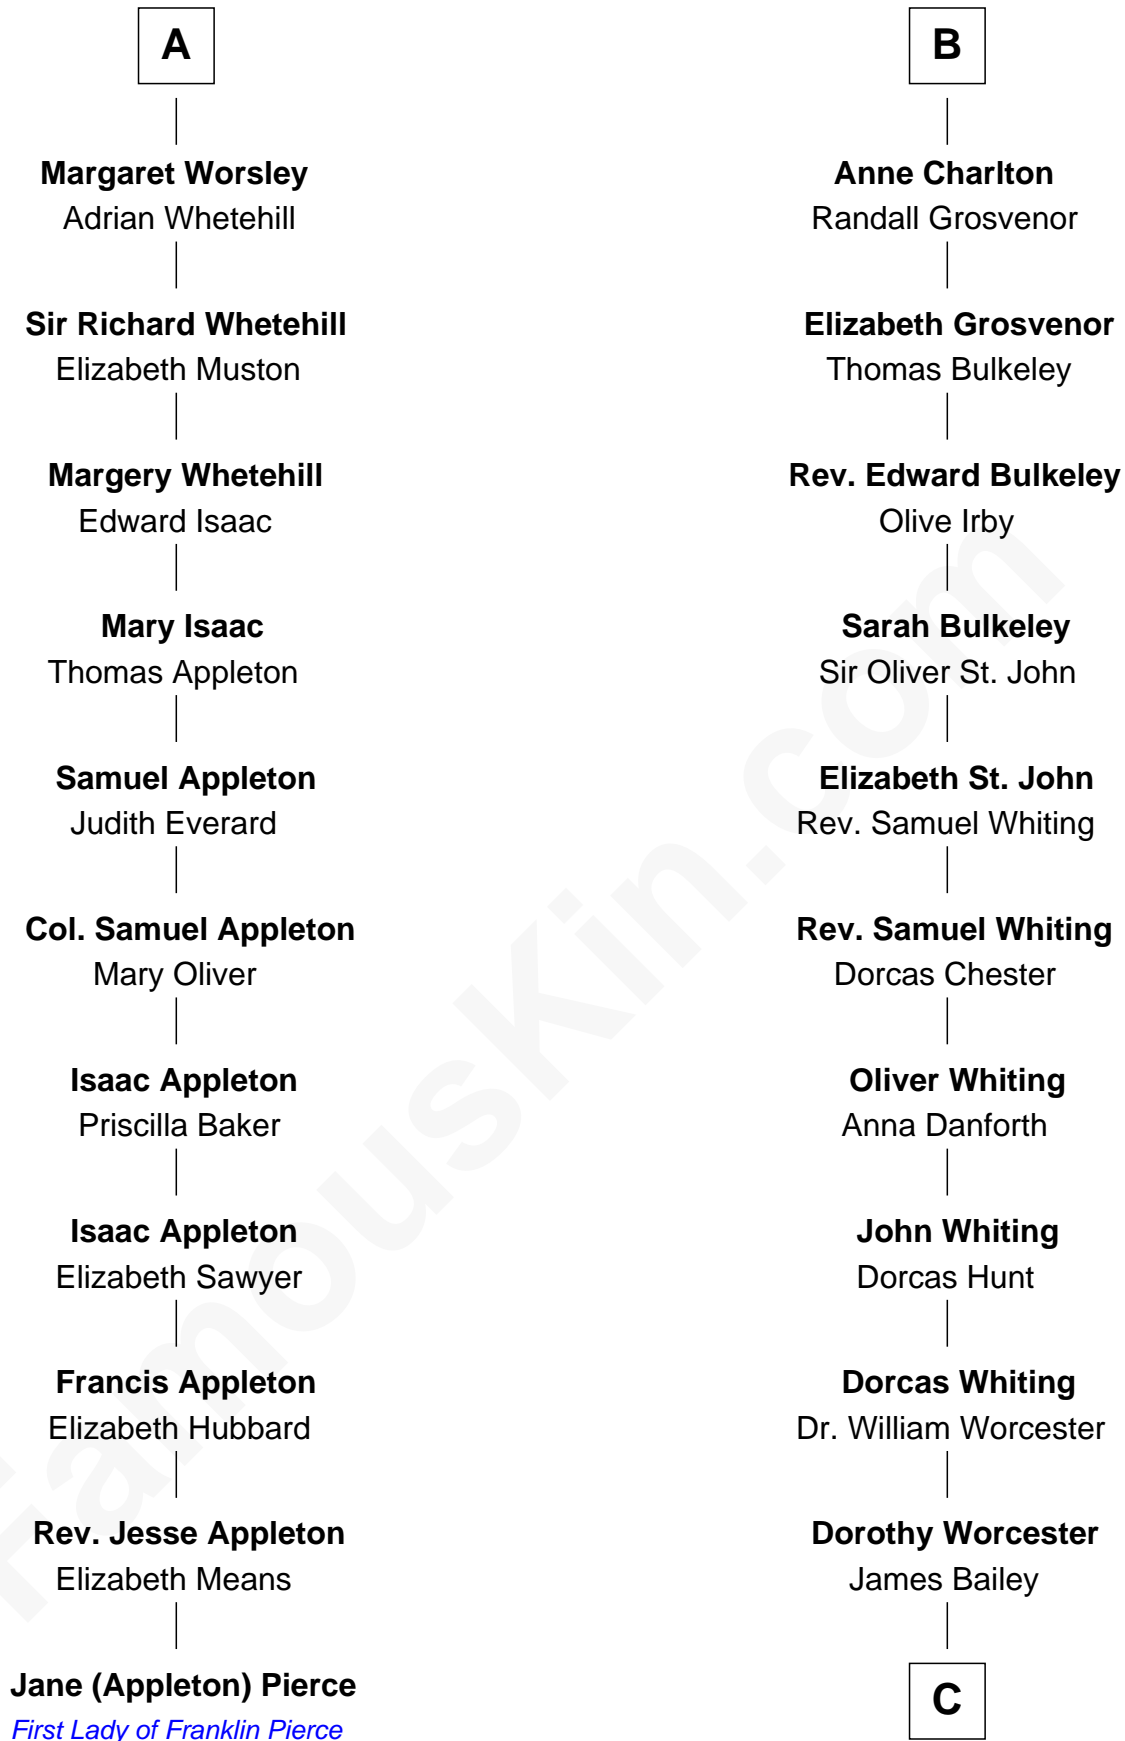

FamousKin.com

Relationship Chart of

Jane (Appleton) Pierce

First Lady of President Franklin Pierce

17th cousin 4 times removed of

Bette Davis
Movie Actress

Sir Roger de Somery
Nichole d'Aubenev

C

Benjamin W. Bailey

Latta Hopkins

Harriet Jane Bailey

Charles Otis Thompson

Harriet Eugenia Thompson

William Aaron Favor

Ruth Augusta Favor

Harlow Morrell Davis