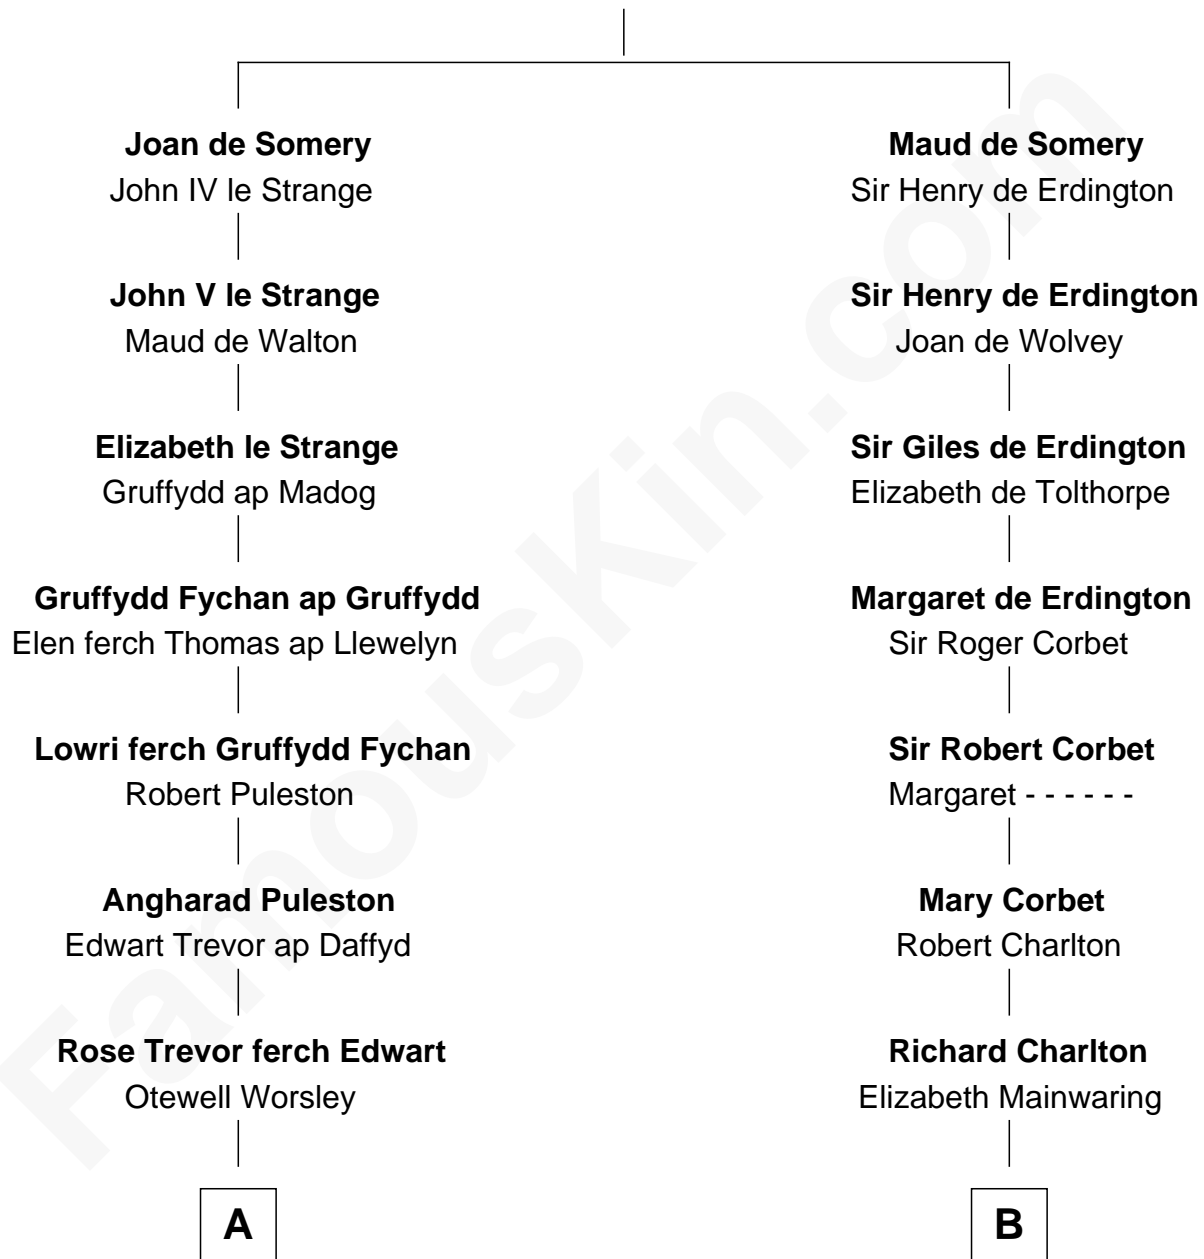

FamousKin.com

Relationship Chart of

Jane (Appleton) Pierce

First Lady of President Franklin Pierce

17th cousin 4 times removed of

Bette Davis
Movie Actress

Sir Roger de Somery
Nichole d'Aubenev

C

Benjamin W. Bailey

Latta Hopkins

Harriet Jane Bailey

Charles Otis Thompson

Harriet Eugenia Thompson

William Aaron Favor

Ruth Augusta Favor

Harlow Morrell Davis