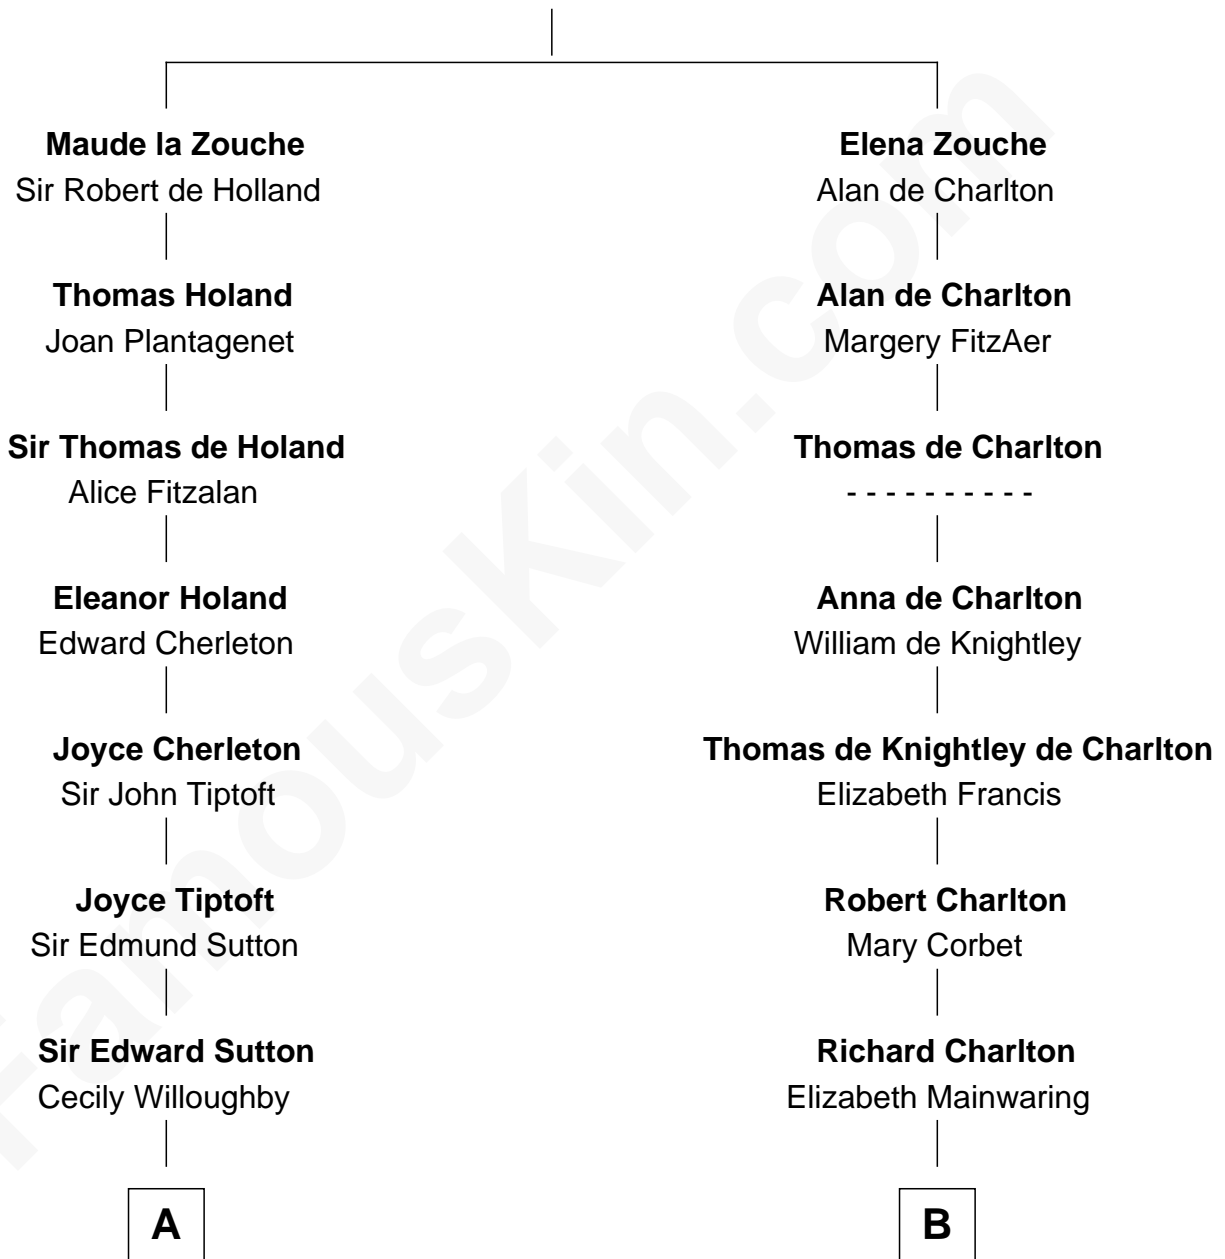

FamousKin.com

Relationship Chart of

Jane (Appleton) Pierce

First Lady of President Franklin Pierce

16th cousin 5 times removed of

Bette Davis
Movie Actress

Sir Alan la Zouche
Eleanor de Segrave

C

Benjamin W. Bailey

Latta Hopkins

Harriet Jane Bailey

Charles Otis Thompson

Harriet Eugenia Thompson

William Aaron Favor

Ruth Augusta Favor

Harlow Morrell Davis