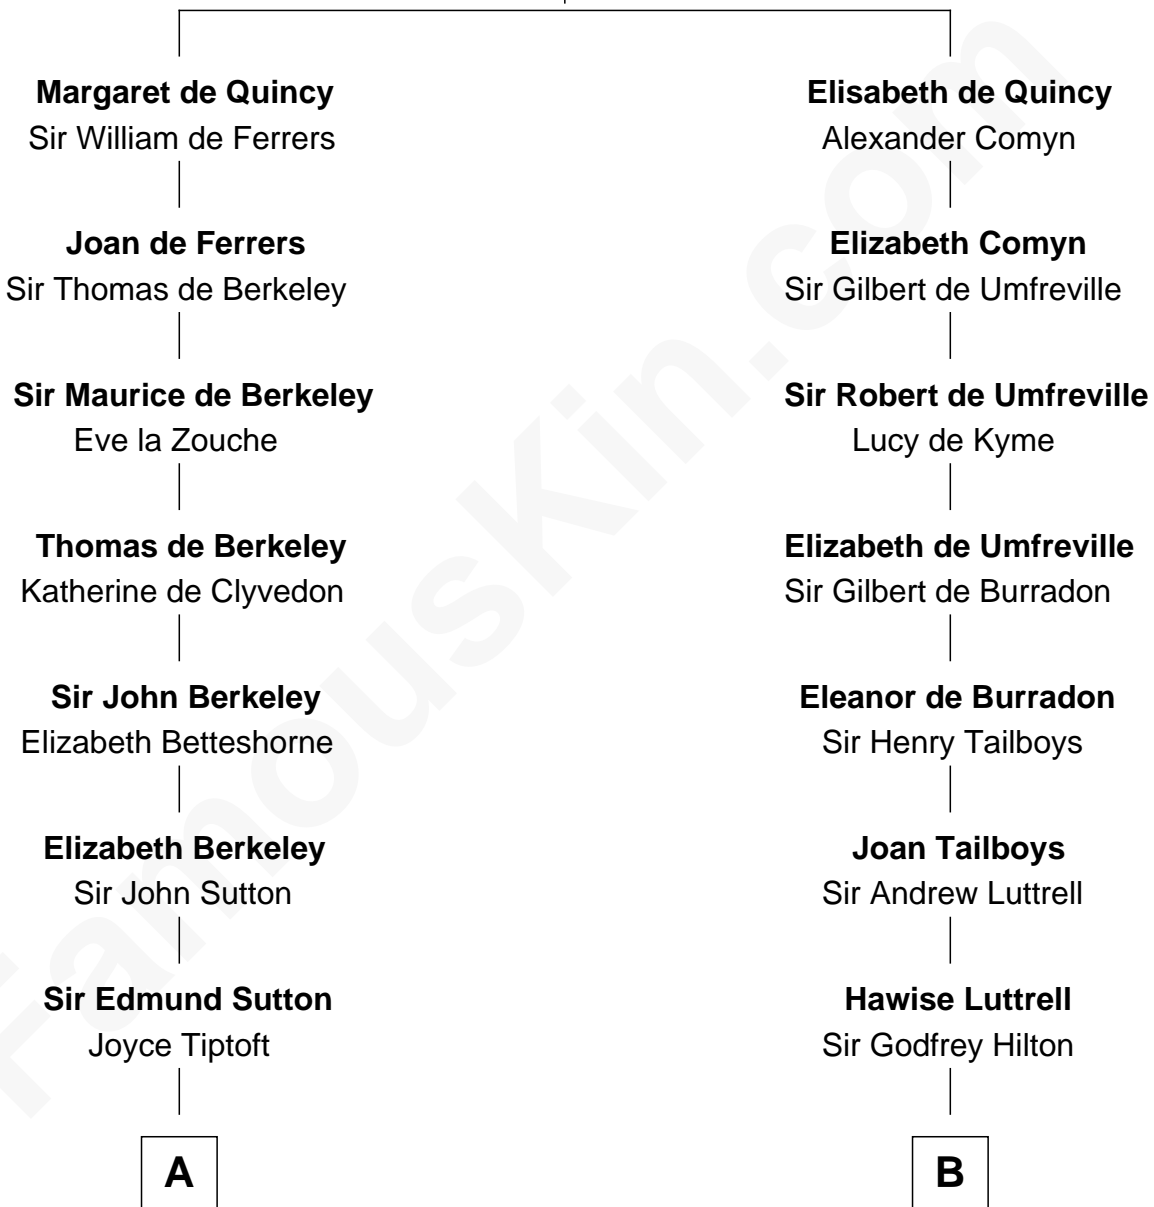

FamousKin.com

Relationship Chart of

Jane (Appleton) Pierce

First Lady of President Franklin Pierce

17th cousin 3 times removed of

Lucretia (Rudolph) Garfield

First Lady of President James Garfield

Sir Roger de Quincy
Helen of Galloway

C

John Greene

Azubah Ward

Lucretia Greene

Elijah Mason

Arabella Greene Mason

Zebulon Rudolph

Lucretia (Rudolph) Garfield