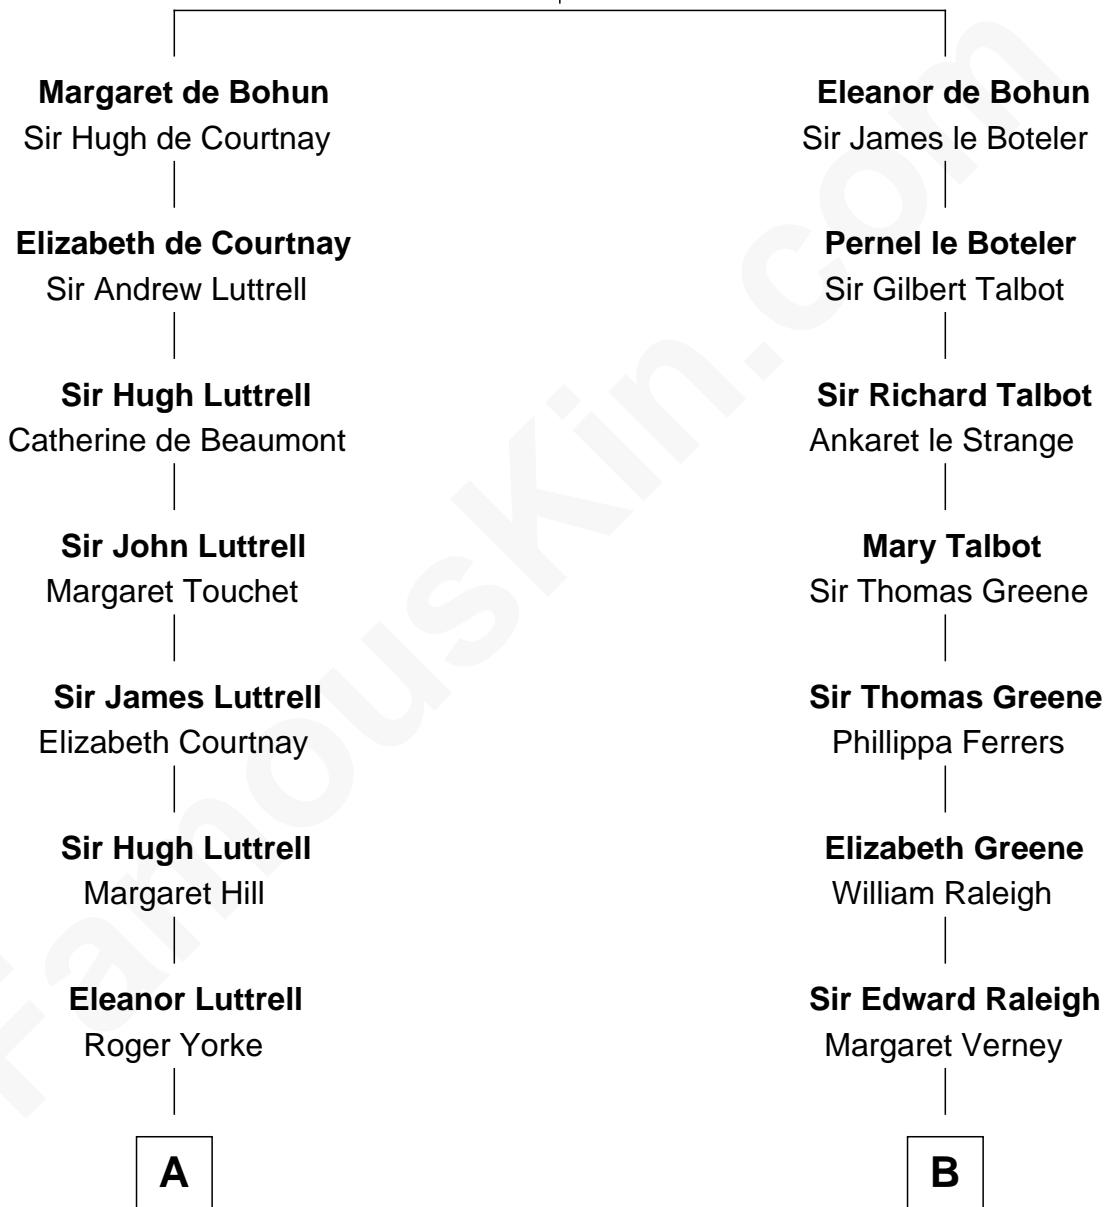

## Relationship Chart of Jane (Appleton) Pierce

*First Lady of President Franklin Pierce*

16th cousin 2 times removed of

## Lucretia (Rudolph) Garfield

*First Lady of President James Garfield*

**Humphrey de Bohun**  
Elizabeth Plantagenet

C

Arabella Greene Mason

Zebulon Rudolph

Lucretia (Rudolph) Garfield

*First Lady of James Garfield*