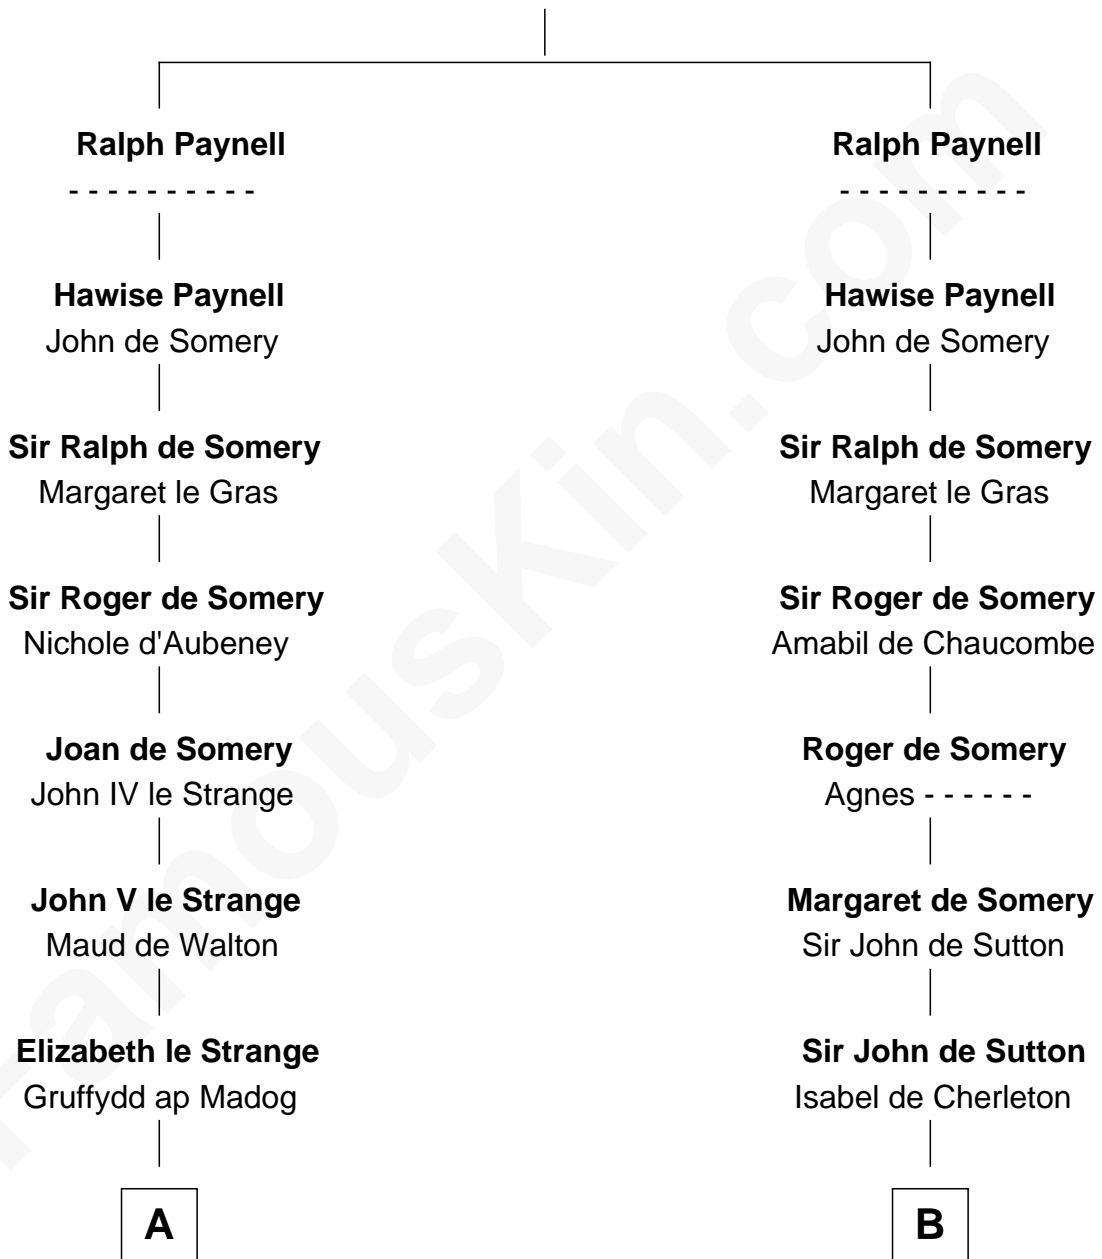

## Relationship Chart of

### Jane (Appleton) Pierce

*First Lady of President Franklin Pierce*

21st cousin of

### George Mason

*Father of the U.S. Bill of Rights*

**Fulk Paynel**

-----

**C**

**Isaac Appleton**  
Priscilla Baker

**Isaac Appleton**  
Elizabeth Sawyer

**Francis Appleton**  
Elizabeth Hubbard