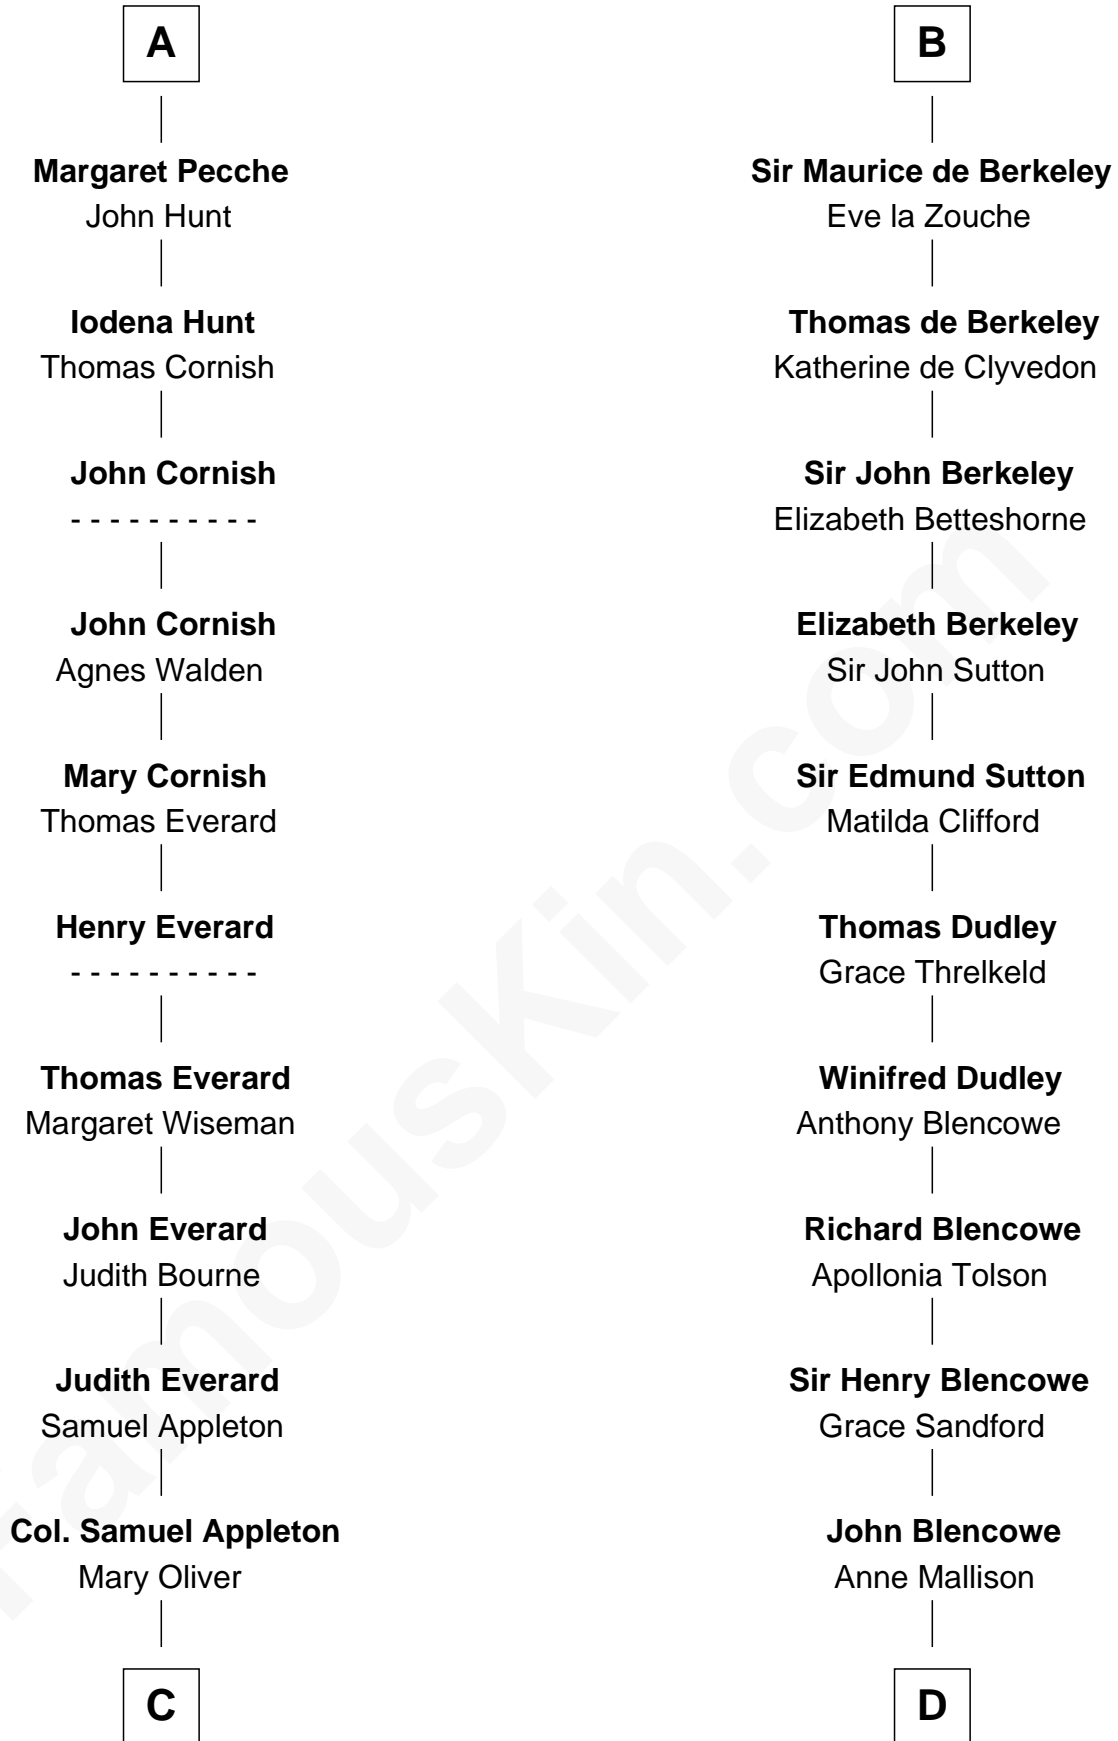

FamousKin.com

Relationship Chart of

Jane (Appleton) Pierce

First Lady of President Franklin Pierce

21st cousin of

George Mason

Father of the U.S. Bill of Rights

Waltheof II of Northumbria

Sir Roger de Quincy

Helen of Galloway

Margaret de Quincy

Sir William de Ferrers

Joan de Ferrers

Sir Thomas de Berkeley

B

C