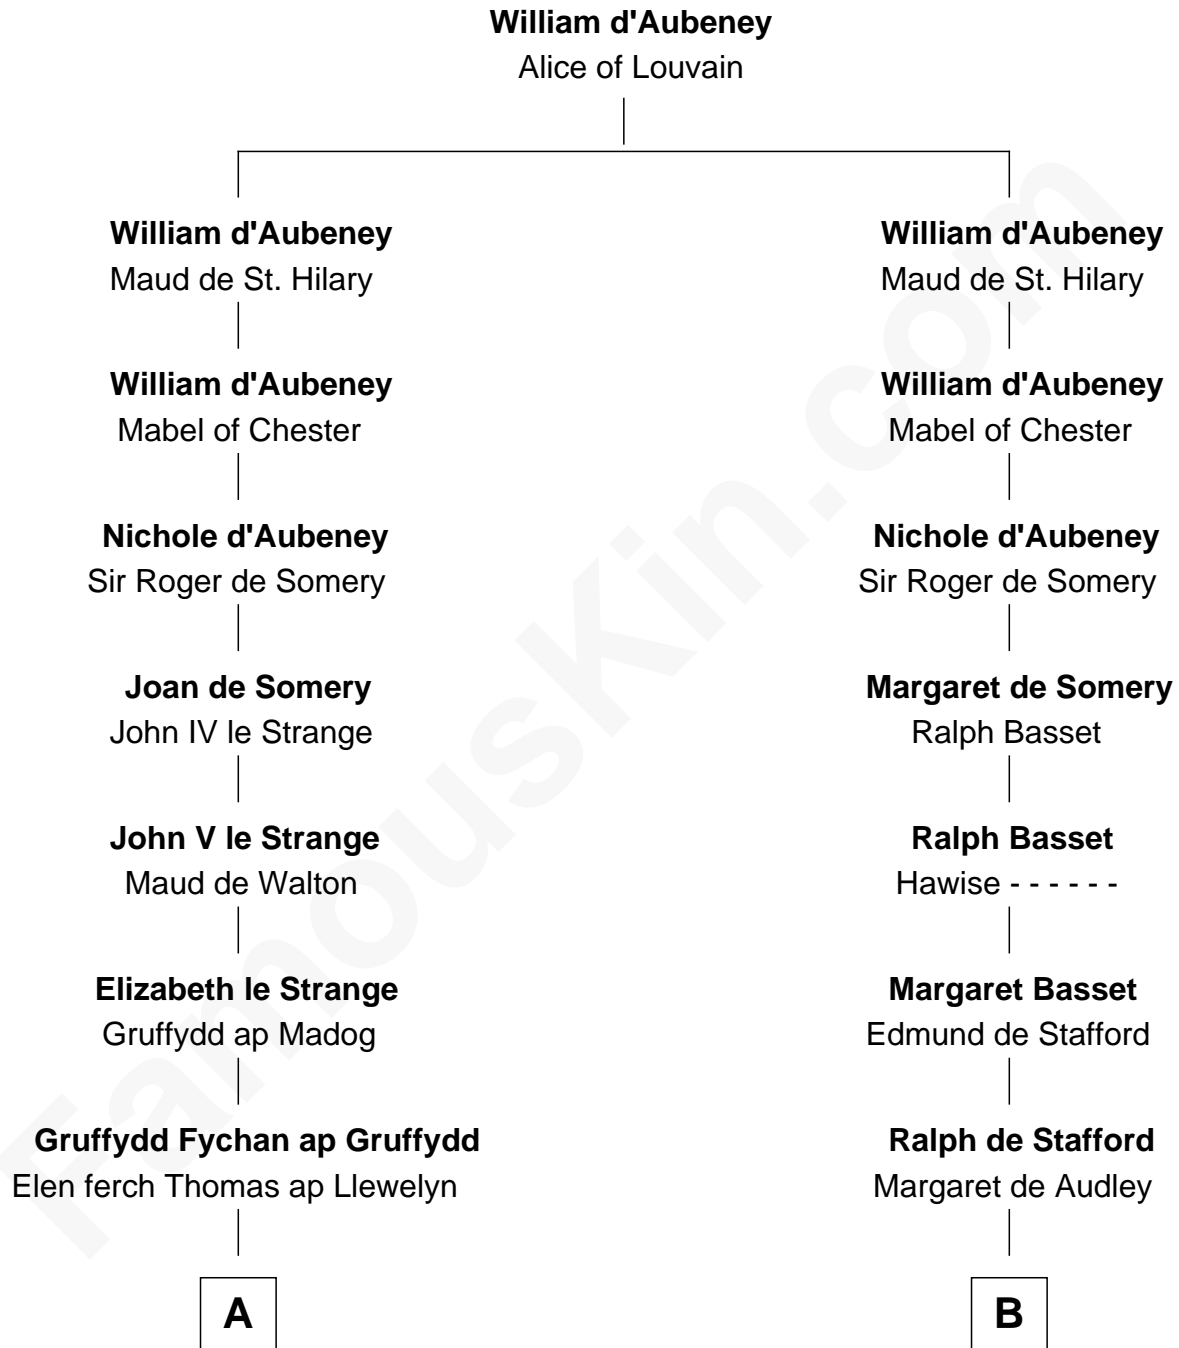

FamousKin.com

Relationship Chart of

Jane (Appleton) Pierce

First Lady of President Franklin Pierce

20th cousin 1 time removed of

George Mason

Father of the U.S. Bill of Rights

C

Isaac Appleton
Elizabeth Sawyer

Francis Appleton
Elizabeth Hubbard

Rev. Jesse Appleton
Elizabeth Means

Jane (Appleton) Pierce
First Lady of Franklin Pierce

D

Elizabeth Blencowe
Henry Thompson

Sir William Thompson
Mary Stephens

Stephens Thompson
Dorothea Tanton

Ann Thompson
George Mason

George Mason
Father of Bill of Rights

FamousKin.com