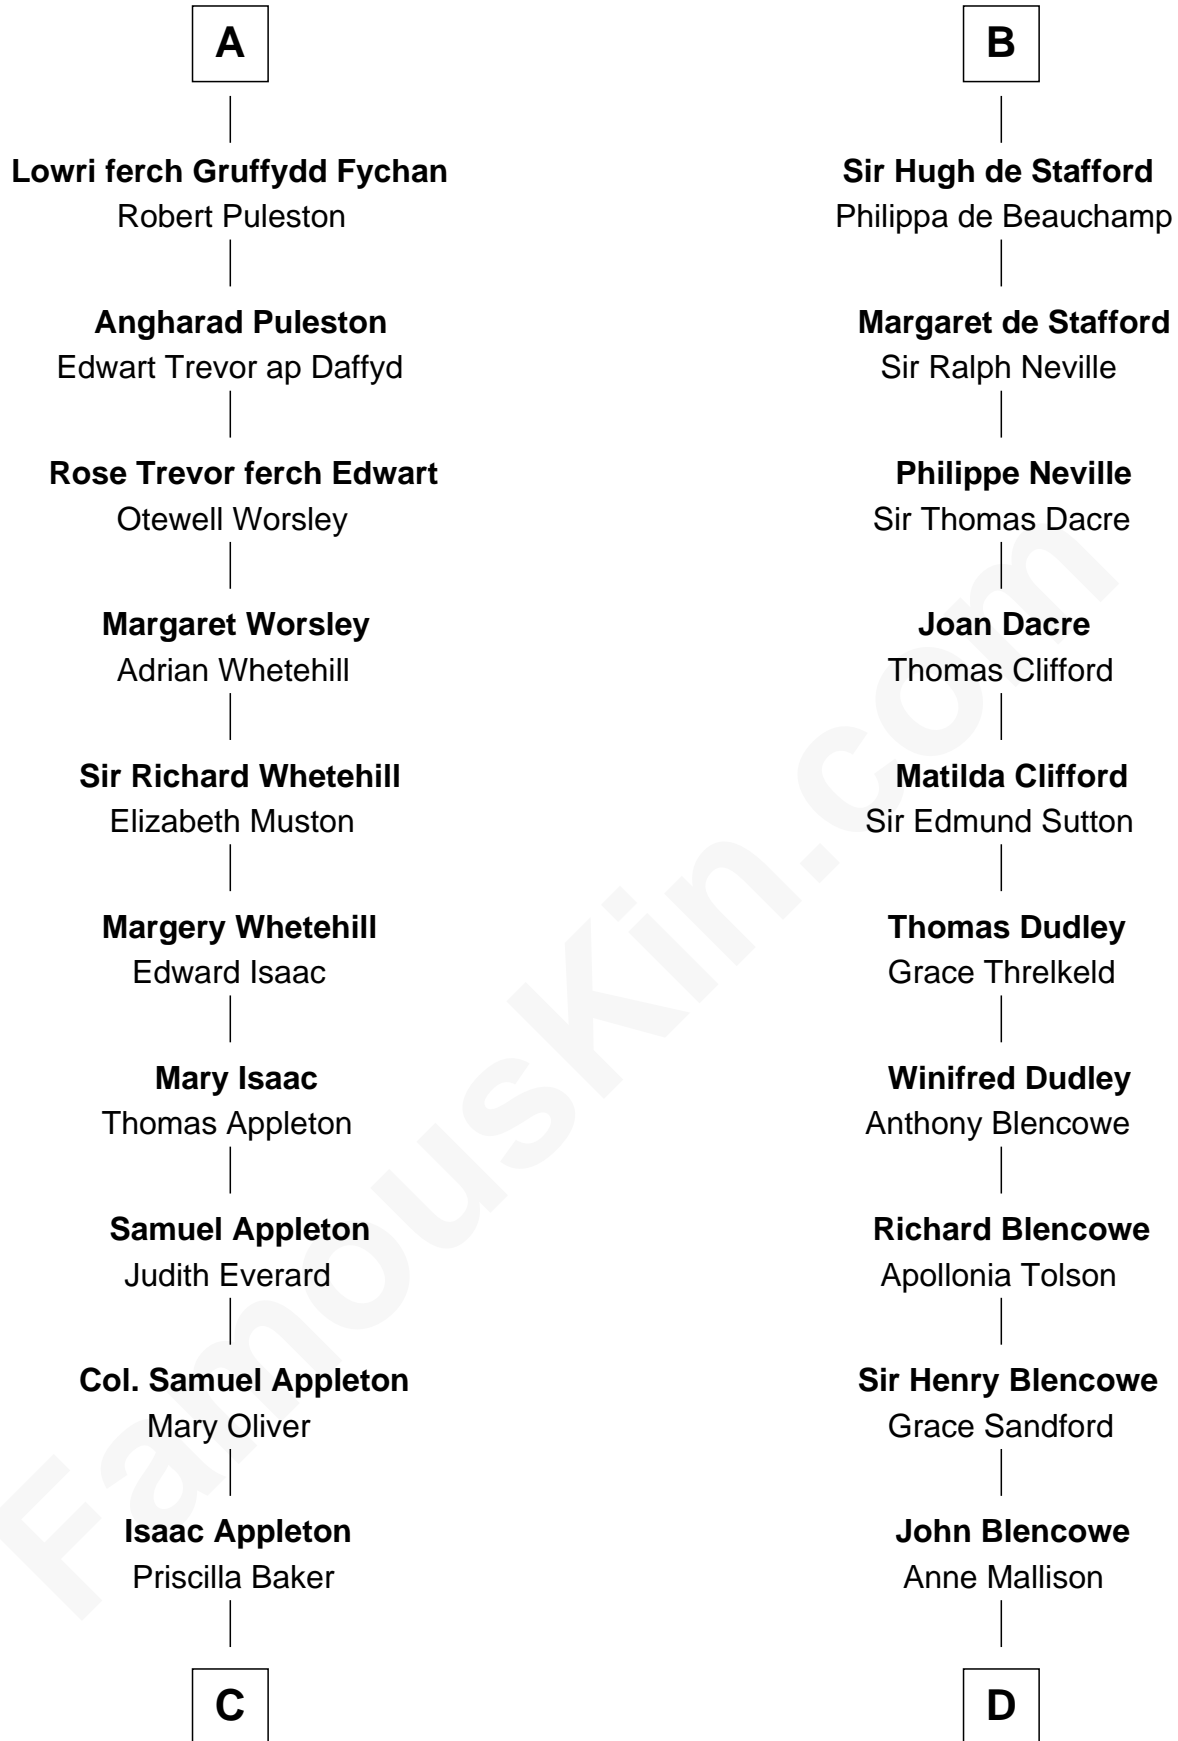

FamousKin.com

Relationship Chart of

Jane (Appleton) Pierce

First Lady of President Franklin Pierce

20th cousin 1 time removed of

George Mason

Father of the U.S. Bill of Rights

C

Isaac Appleton
Elizabeth Sawyer

Francis Appleton
Elizabeth Hubbard

Rev. Jesse Appleton
Elizabeth Means

Jane (Appleton) Pierce
First Lady of Franklin Pierce

D

Elizabeth Blencowe
Henry Thompson

Sir William Thompson
Mary Stephens